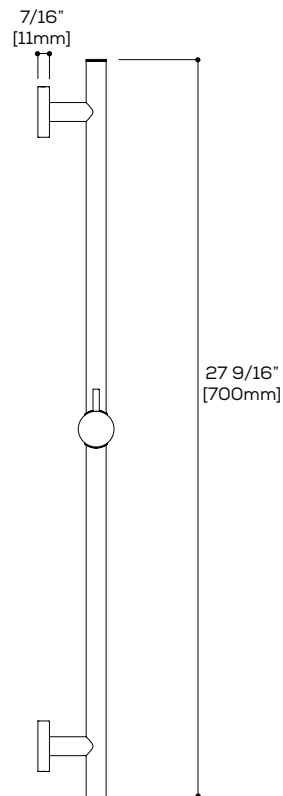

CERTIFICATIONS & COMPLIANCE

ASME A112.18.1

CSA B125.1

Quick access to warranty and support:

FEATURES

- 15" round shower arm
- Round flange
- 1/2" NPT male connection

FINISHES

- Polished chrome (PC)
- Brushed Nickel PVD (BNVD)
- Electro Black (EBK)
- Sunset PVD (SUVD)
- White (WH)

ø 9 1/2"
[241mm]

Quick access to warranty
and support:

FEATURES

Solid brass construction
1/2" NPT male connection

FINISHES

Polished chrome (PC) Brushed Nickel PVD (BNVD)
Electro Black (EBK) Sunset PVD (SUVD)
White (WH)

CERTIFICATIONS & COMPLIANCE

ASME A112.18.1 CSA B125.1

Quick access to warranty
and support:

FEATURES

Solid brass construction
1/2" NPT female connection
Adjustable flange

FINISHES

Polished chrome (PC) Brushed Nickel PVD (BNVD)
Electro Black (EBK) Sunset PVD (SUVD)
White (WH)

CERTIFICATIONS & COMPLIANCE

ASME A112.18.1 CSA B125.1

Quick access to warranty
and support:

FEATURES

Round rail with adjustable metal sliding hook
Metal bar (stainless steel)

FINISHES

Polished chrome (PC) Brushed Nickel PVD (BNVD)
Electro Black (EBK) Sunset PVD (SUVD)
White (WH)