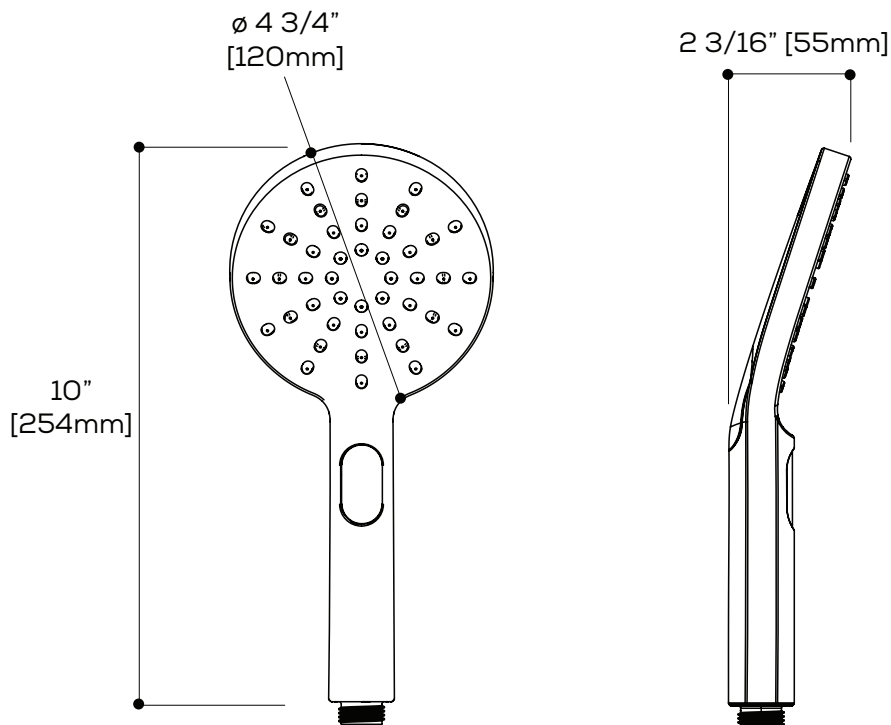

ø 9 1/2"
[241mm]

Quick access to warranty
and support:

FEATURES

Solid brass construction
1/2" NPT male connection

FINISHES

Polished chrome (PC) Brushed Nickel PVD (BNVD)
Electro Black (EBK) Sunset PVD (SUVD)
White (WH)

CERTIFICATIONS & COMPLIANCE

ASME A112.18.1 EPA WaterSense®
CSA B125.1

Quick access to warranty and support:

FEATURES

Double interlock 5' spiral hose
ANTI TWIST (one end with ball-bearing)
1/2" connections

FEATURES

Round rail with adjustable metal sliding hook
Metal bar (stainless steel)

Double interlock 5' spiral hose

3 functions: rain / rain-mist / jet

Flow rate: 1.8 gpm

FINISHES

Polished chrome (PC)	Brushed Nickel PVD (BNVD)
Electro Black (EBK)	Sunset PVD (SUVD)
White (WH)	