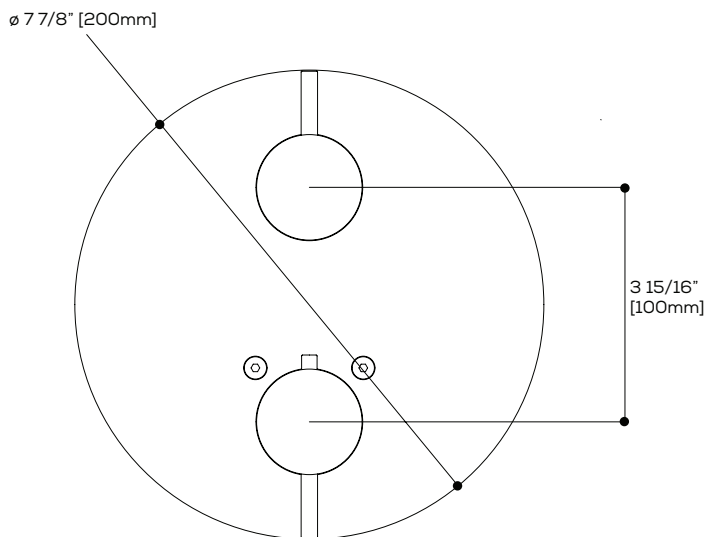

CERTIFICATIONS & COMPLIANCE

ASME A112.18.1

CSA B125.1

Quick access to warranty and support:

FEATURES

- 15" round shower arm
- Round flange
- 1/2" NPT male connection

FINISHES

- Polished chrome (PC)
- Brushed Nickel PVD (BNVD)
- Electro Black (EBK)
- Sunset PVD (SUVD)
- White (WH)

ø 9 1/2"
[241mm]

Quick access to warranty
and support:

FEATURES

Solid brass construction
1/2" NPT male connection

FINISHES

Polished chrome (PC) Brushed Nickel PVD (BNVD)
Electro Black (EBK) Sunset PVD (SUVD)
White (WH)