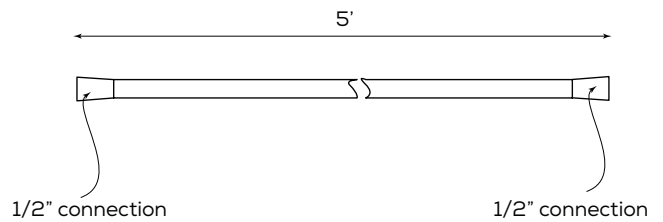

CERTIFICATIONS & COMPLIANCE

ASME A112.18.1	EPA WaterSense®
CSA B125.1	

Quick access to warranty and support: