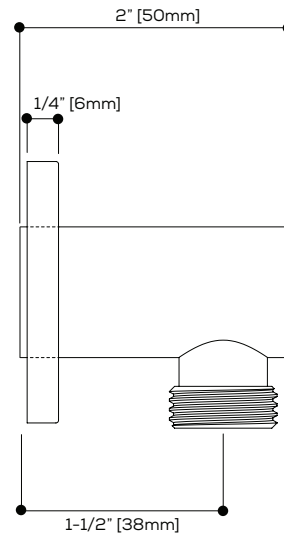

Quick access to warranty
and support: