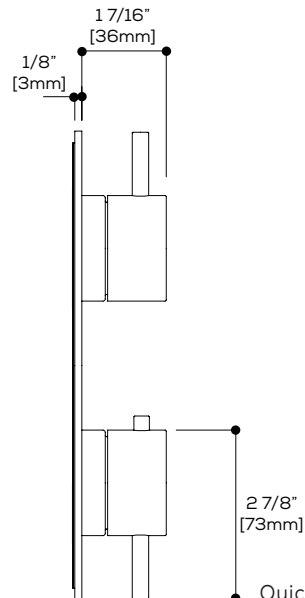

Ceramic cartridges: #ABCA-TH-200 (2-way shared)
#ABCA-TH-300 (3-way shared)
#ABCA-TH-2LD (2-way non-shared)
#ABCA-TH-3LD (3-way non-shared)

FINISHES

Polished chrome (PC) Brushed Nickel PVD (BNVD)
Electro Black (EBK) Sunset PVD (SUVD)
White (WH)

CERTIFICATIONS & COMPLIANCE

ASME A112.18.1

CSA B125.1

Quick access to warranty and support:

FEATURES

- 15" round shower arm
- Round flange
- 1/2" NPT male connection

FINISHES

- Polished chrome (PC)
- Brushed Nickel PVD (BNVD)
- Electro Black (EBK)
- Sunset PVD (SUVD)
- White (WH)

ø 9 1/2"
[241mm]

Quick access to warranty
and support:

FEATURES

Solid brass construction
1/2" NPT male connection

FINISHES

Polished chrome (PC) Brushed Nickel PVD (BNVD)
Electro Black (EBK) Sunset PVD (SUVD)
White (WH)