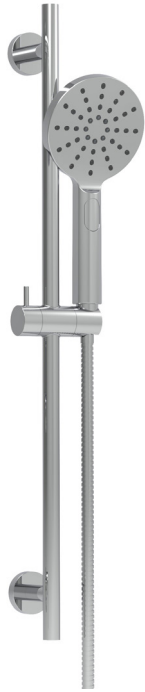

Ceramic cartridges: #ABCA-TH-200 (2-way shared)
#ABCA-TH-300 (3-way shared)
#ABCA-TH-2LD (2-way non-shared)
#ABCA-TH-3LD (3-way non-shared)

FINISHES

Polished chrome (PC) Brushed Nickel PVD (BNVD)
Electro Black (EBK) Sunset PVD (SUVD)
White (WH)

CERTIFICATIONS & COMPLIANCE

ASME A112.18.1

CSA B125.1

Quick access to warranty and support:

FEATURES

- 15" round shower arm
- Round flange
- 1/2" NPT male connection

FINISHES

- Polished chrome (PC)
- Brushed Nickel PVD (BNVD)
- Electro Black (EBK)
- Sunset PVD (SUVD)
- White (WH)

CERTIFICATIONS & COMPLIANCE

ASME A112.18.1 CSA B125.1

Quick access to warranty
and support:

FEATURES

Round rail with adjustable metal sliding hook
Metal bar (stainless steel)

FINISHES

Polished chrome (PC) Brushed Nickel PVD (BNVD)
Electro Black (EBK) Sunset PVD (SUVD)
White (WH)

FEATURES

Round rail with adjustable metal sliding hook
Metal bar (stainless steel)

Double interlock 5' spiral hose

3 functions: rain / rain-mist / jet

Flow rate: 1.8 gpm

FINISHES

Polished chrome (PC)	Brushed Nickel PVD (BNVD)
Electro Black (EBK)	Sunset PVD (SUVD)
White (WH)	