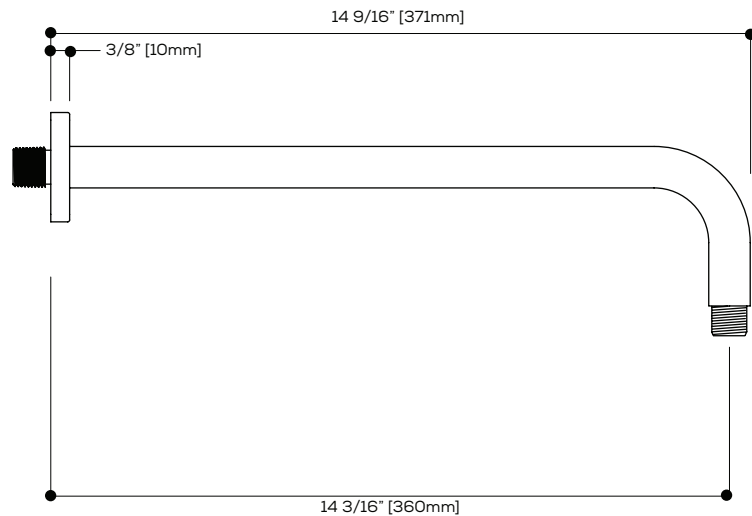

Quick access to warranty and support: