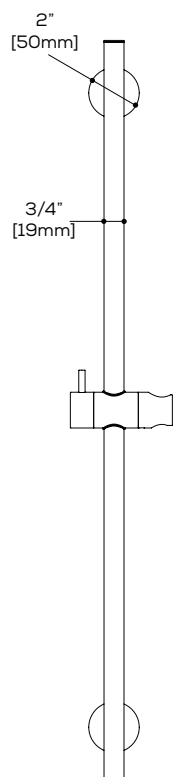

Quick access to warranty
and support: