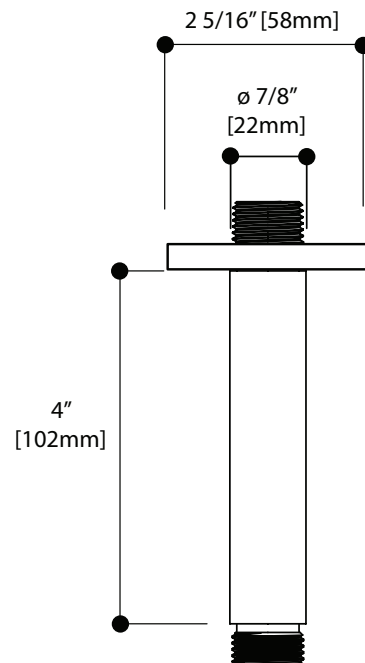

CERTIFICATIONS & COMPLIANCE

ASME A112.18.1

CSA B125.1

Quick access to warranty and support:

FEATURES

- 15" round shower arm
- Round flange
- 1/2" NPT male connection

FINISHES

- Polished chrome (PC)
- Brushed Nickel PVD (BNVD)
- Electro Black (EBK)
- Sunset PVD (SUVD)
- White (WH)

ø 9 1/2"
[241mm]

Quick access to warranty
and support:

FEATURES

Solid brass construction
1/2" NPT male connection

FINISHES

Polished chrome (PC) Brushed Nickel PVD (BNVD)
Electro Black (EBK) Sunset PVD (SUVD)
White (WH)

CERTIFICATIONS & COMPLIANCE

ASME A112.18.1 CSA B125.1

Quick access to warranty
and support:

FEATURES

Solid brass construction
1/2" NPT female connection
Adjustable flange

FINISHES

Polished chrome (PC) Brushed Nickel PVD (BNVD)
Electro Black (EBK) Sunset PVD (SUVD)
White (WH)