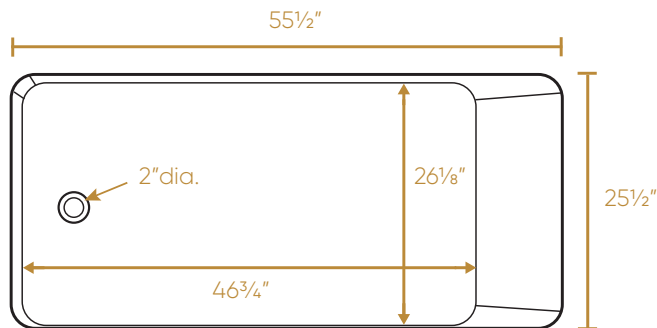

WHITEHAUS COLLECTION

WHAB6030-L-WH

TOP

Capacity: 59.03 gallons (223L)
Weight: 99lbs. with a solid bottom

Dimensions: L x W x H
Overall: 60" x 30" x 17"
Basin Area (top): 55 1/2" x 25 1/2"
Basin Area (bottom): 46 3/4" x 26 1/8"