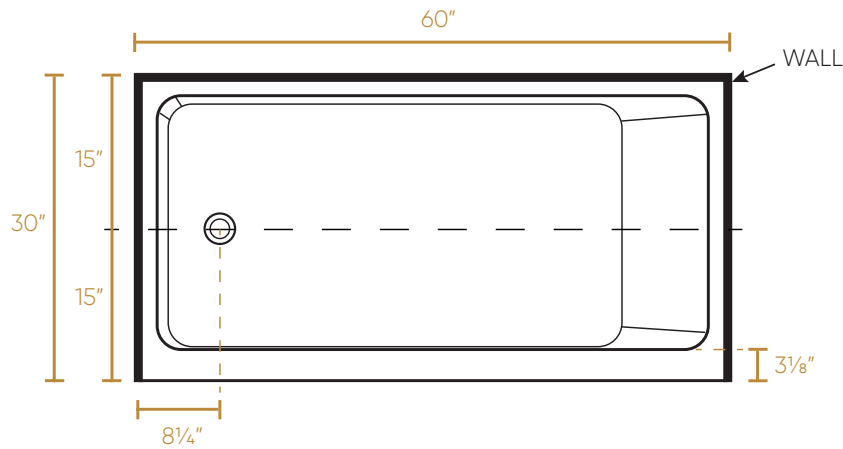

WHITEHAUS COLLECTION

WHAB6030-L-WH

TOP

Capacity: 59.03 gallons (223L)
Weight: 99lbs. with a solid bottom

Dimensions: L x W x H
Overall: 60" x 30" x 17"
Basin Area (top): 55 1/2" x 25 1/2"
Basin Area (bottom): 46 3/4" x 26 1/8"