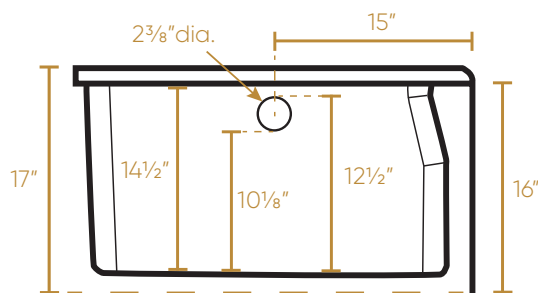

WHITEHAUS COLLECTION

WHAB6030-L-WH

Capacity: 59.03 gallons (223L)
Weight: 99lbs. with a solid bottom

Dimensions: L x W x H
Overall: 60" x 30" x 17"
Basin Area (top): 55 1/2" x 25 1/2"
Basin Area (bottom): 46 3/4" x 26 1/8"

SIDE

LIVE WITH STYLE!