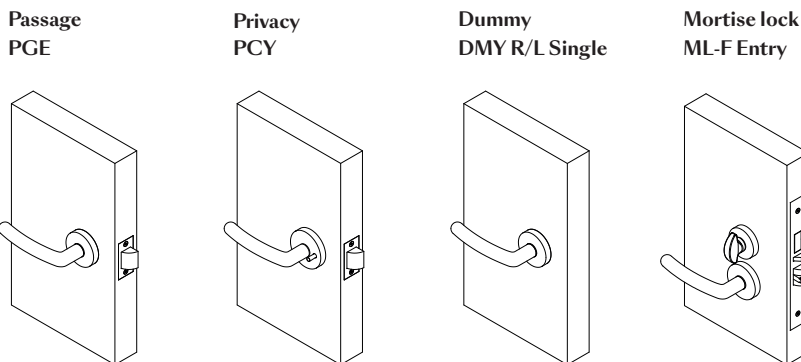

Material: Brass
Collection: Fusital

Trim options

Conversions from metric to U.S. measurements are approximate.

Suggested finishes

Other finishes are available on request.

Available functions

ML - Mortise lock functions

- ML-E = Office
- ML-ELECT = Electrified
- ML-EW = Storeroom
- ML-F = Entrance
- ML-FD = Apartment Entry
- ML-FW = Dormitory
- ML-H = Hotel
- ML-J = Classroom
- ML-LF = Privacy
- ML-LFC = Privacy Communicating
- ML-N = Passage
- ML-NC = Passage Communicating

To specify this Valli product, use the information in the same order below.

Example:

- | | | | | | | | |
|------------------------|-----------------------|----------------------|------------------|-----------------|----------------------|-----------------------------------|---------------------------|
| 1. Lever/Knob
H 343 | 2. Trim options
RP | 3. Function
ML-XX | 4. Handing
RH | 5. Finish
15 | 6. Backset
2.3/4" | 7. Door thickness
1.3/4" thick | 8. Miscellaneous
XXXXX |
|------------------------|-----------------------|----------------------|------------------|-----------------|----------------------|-----------------------------------|---------------------------|