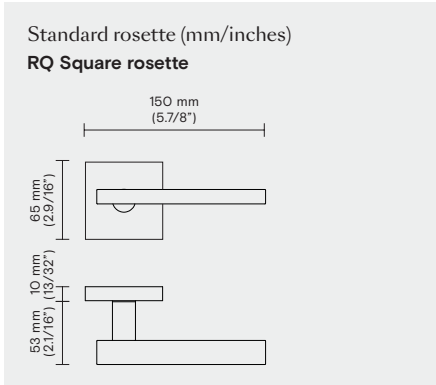

Material: Brass
Collection: Fusital

Trim options

Conversions from metric to U.S. measurements are approximate.

Suggested finishes

Other finishes are available on request.

Available functions

ML - Mortise lock functions

To specify this Valli product, use the information in the same order below.

Example:

- | | | | | | | | |
|------------------------|-----------------------|----------------------|------------------|-----------------|----------------------|-----------------------------------|---------------------------|
| 1. Lever/Knob
H 343 | 2. Trim options
RP | 3. Function
ML-XX | 4. Handing
RH | 5. Finish
15 | 6. Backset
2.3/4" | 7. Door thickness
1.3/4" thick | 8. Miscellaneous
XXXXX |
|------------------------|-----------------------|----------------------|------------------|-----------------|----------------------|-----------------------------------|---------------------------|