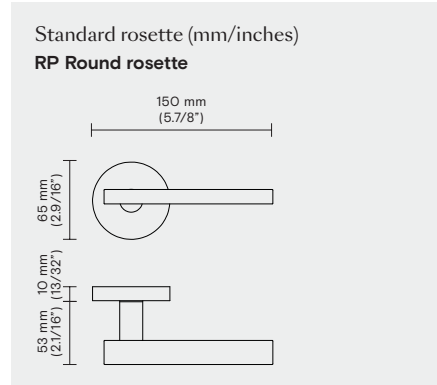

Material: Brass
Collection: Fusital

Trim options

Conversions from metric to U.S. measurements are approximate.

Suggested finishes

Other finishes are available on request.

Available functions

ML - Mortise lock functions

To specify this Valli product, use the information in the same order below.

Example:

- | | | | | | | | |
|------------------------|-----------------------|----------------------|------------------|-----------------|----------------------|-----------------------------------|---------------------------|
| 1. Lever/Knob
H 343 | 2. Trim options
RP | 3. Function
ML-XX | 4. Handing
RH | 5. Finish
15 | 6. Backset
2.3/4" | 7. Door thickness
1.3/4" thick | 8. Miscellaneous
XXXXX |
|------------------------|-----------------------|----------------------|------------------|-----------------|----------------------|-----------------------------------|---------------------------|