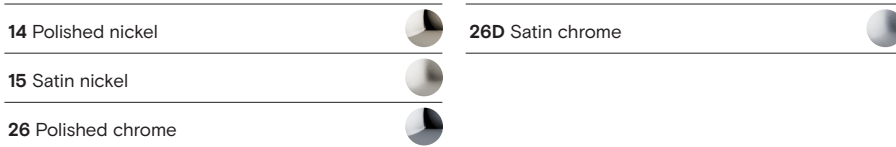

Material: Brass
Collection: Fusital

Trim options

Conversions from metric to U.S. measurements are approximate.

Suggested finishes

Other finishes are available on request.

Available functions

ML - Mortise lock functions

- ML-E = Office
- ML-ELECT = Electrified
- ML-EW = Storeroom
- ML-F = Entrance
- ML-FD = Apartment Entry
- ML-FW = Dormitory
- ML-H = Hotel
- ML-J = Classroom
- ML-LF = Privacy
- ML-LFC = Privacy Communicating
- ML-N = Passage
- ML-NC = Passage Communicating

To specify this Valli product, use the information in the same order below.

Example:

- | | | | | | | | |
|------------------------|-----------------------|----------------------|------------------|-----------------|----------------------|-----------------------------------|---------------------------|
| 1. Lever/Knob
H 343 | 2. Trim options
RP | 3. Function
ML-XX | 4. Handing
RH | 5. Finish
15 | 6. Backset
2.3/4" | 7. Door thickness
1.3/4" thick | 8. Miscellaneous
XXXXX |
|------------------------|-----------------------|----------------------|------------------|-----------------|----------------------|-----------------------------------|---------------------------|