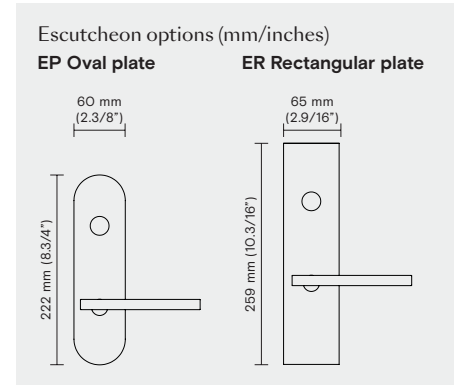

Material: Brass
Collection: Fusital

Trim options

Conversions from metric to U.S. measurements are approximate.

Suggested finishes

Other finishes are available on request.

Available functions

ML - Mortise lock functions

- ML-E = Office
- ML-ELECT = Electrified
- ML-EW = Storeroom
- ML-F = Entrance
- ML-FD = Apartment Entry
- ML-FW = Dormitory
- ML-H = Hotel
- ML-J = Classroom
- ML-LF = Privacy
- ML-LFC = Privacy Communicating
- ML-N = Passage
- ML-NC = Passage Communicating

To specify this Valli product, use the information in the same order below.

Example:

- | | | | | | | | |
|------------------------|-----------------------|----------------------|------------------|-----------------|----------------------|-----------------------------------|---------------------------|
| 1. Lever/Knob
H 343 | 2. Trim options
RP | 3. Function
ML-XX | 4. Handing
RH | 5. Finish
15 | 6. Backset
2.3/4" | 7. Door thickness
1.3/4" thick | 8. Miscellaneous
XXXXX |
|------------------------|-----------------------|----------------------|------------------|-----------------|----------------------|-----------------------------------|---------------------------|