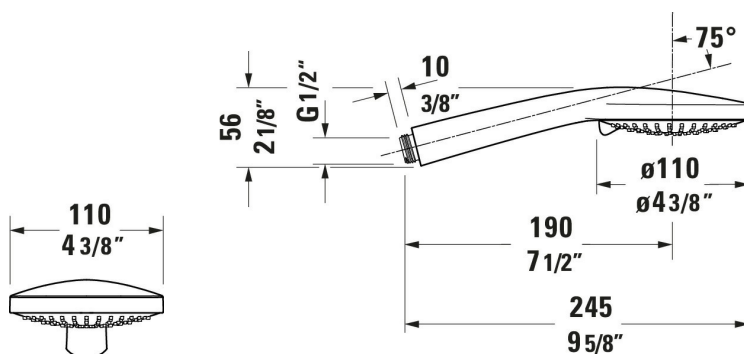

DuraShower Handshower # UV0650016U.. / UV0650016U.. / UV0650016U..

|< 2 1/4 " >|

Handshower	Dimension	Weight	Order number
Spray pattern: SoftRain, Rain, IntenseRain, Dimensions of water supply connection: 1/2 ", Spray mode selection: Rotating face plate, Silicone nubs			
Colors			
10 Chrome 37 Gold Brushed 70 Brushed Nickel			
Variant			
Chrome, Ø 4 3/8 ", Flow rate: 1.75 gal/min, WaterSense: Yes, cUPC listed: Yes	9 5/8 "x2 1/4 "	1.102 lb	UV0650016U..
Gold Brushed, Ø 4 3/8 ", Flow rate: 1.75 gal/min, WaterSense: Yes, cUPC listed: Yes	9 5/8 "x2 1/4 "	1.102 lb	UV0650016U..
Brushed Nickel, Ø 4 3/8 ", Flow rate: 1.75 gal/min, WaterSense: Yes, cUPC listed: Yes	9 5/8 "x2 1/4 "	1.102 lb	UV0650016U..

All drawings contain the necessary measurements which are subject to standard tolerances. They are stated in inch & mm and are non-binding. Exact measurements, in particular for customized installation scenarios, can only be taken from the finished ceramic piece.

DuraShower Handshower # UV0650016U.. / UV0650016U.. /
UV0650016U..

|< 2 1/4 " >|