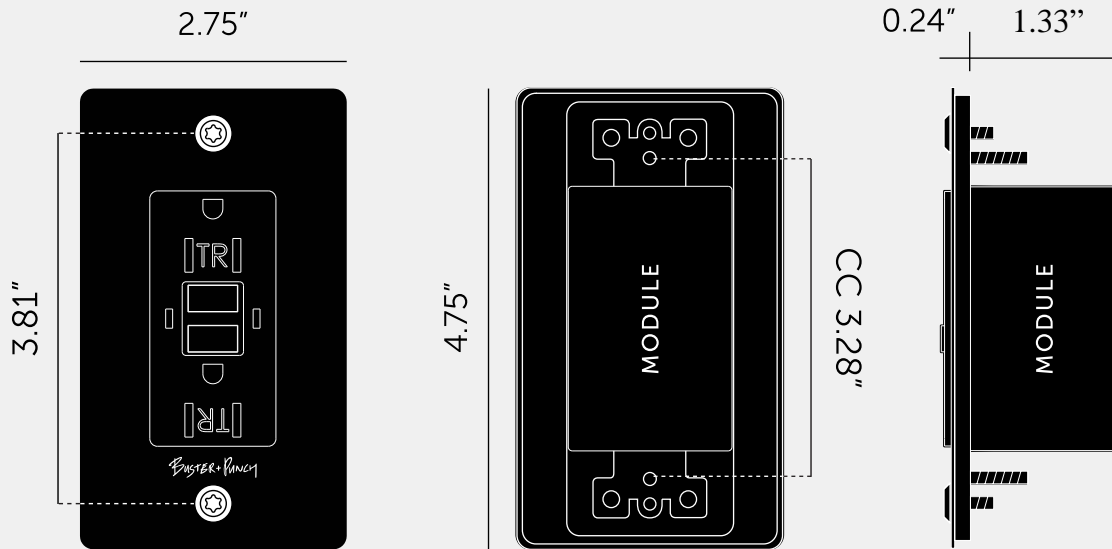

1G DUPLEX OUTLET / GFCI / LINEAR / WITH LOGO

ACTION: GFCI POWER OUTLET

KNURL: LINEAR

RANGE: POWER OUTLETS

Our designer GFCI power outlet brings a touch of luxury to any room, available in a range of finishes and knurls to match our toggle switches and dimmers for a consistent flow throughout each room. With essential design features including iconic solid metal torx caps, you can find the perfect power outlet for your interiors.

SPECIFICATIONS

Our Metal Electricity range has solid stainless steel plates, in our signature white, steel, brass, smoked bronze and black finishes.

Module: NSM-143241 / NSM-023240

Style: Duplex Outlet GFCI

Input: 125VAC / 60Hz

Load: 15A

Class 1 outlet / Must be grounded. Tamper resistant

Ground fault protection

Certification: cULus listed

Must be grounded.

Recommended Electrical Back Box: Standard 1G electrical box, min. 1.5 inches deep. Box must be flush mounted.

This piece features a 1/8" (4mm) shadow gap when installed.

FINISH & SKU NUMBERS

sku:	finish:	size:
NSC-024071	● black	1G
NSC-054072	● brass	1G
NSC-454073	● smoked bronze	1G
NSC-074074	● steel	1G
NSC-144075	● white	1G