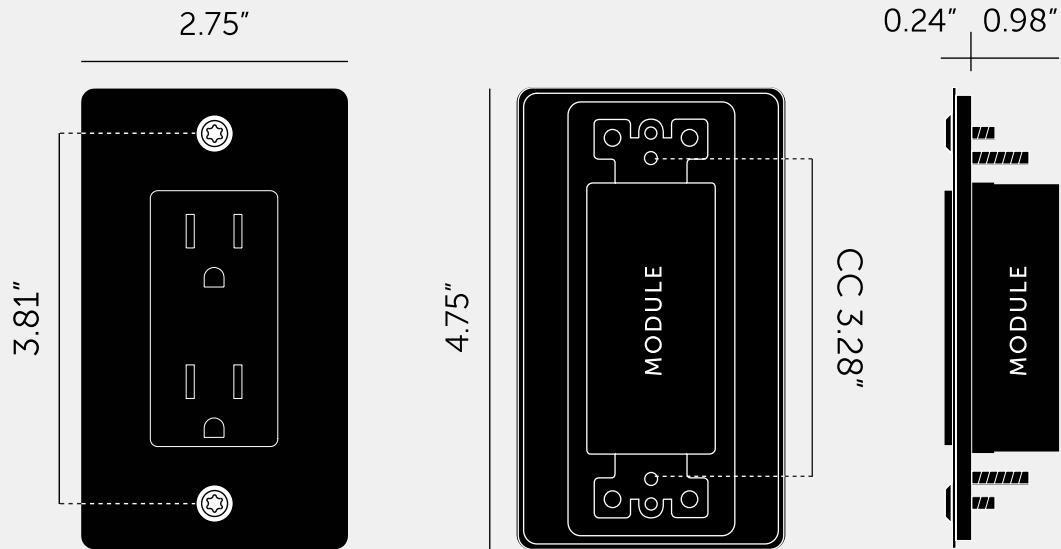

SPECIFICATIONS

Our Metal Electricity range has solid stainless steel plates, in our signature white, steel, brass, smoked bronze and black finishes.

Module: NXM-14253 / NXM-02252

Style: Duplex Outlet

Input: 125VAC / 60Hz

Load: 15A

Class 1 outlet / Must be grounded. Tamper resistant

Certification: cULus listed

Must be grounded.

Recommended Electrical Back Box: Standard 1G electrical box, min. 1.5 inches deep. Box must be flush mounted.

This piece features a 1/8" (4mm) shadow gap when installed.

FINISH & SKU NUMBERS

sku:	finish:	size:
NSC-024066	● black	1G
NSC-054067	● brass	1G
NSC-454068	● smoked bronze	1G
NSC-074069	● steel	1G
NSC-144070	● white	1G

INCLUDED

- 1 x 1G Wall Plate
- 1 x Outlet
- 1 x Outlet Detail Kit

PLEASE NOTE

DISCLAIMER: Always consult a trade professional when installing this product. Buster + Punch is not responsible for the usage or feasibility of installation requirements. This product is not suitable for damp or wet environments.

CARE INSTRUCTIONS

Wipe with a dry lint free cloth with no loose hairs, avoid using any chemicals. Please note that finishes may age naturally with time and regular use.