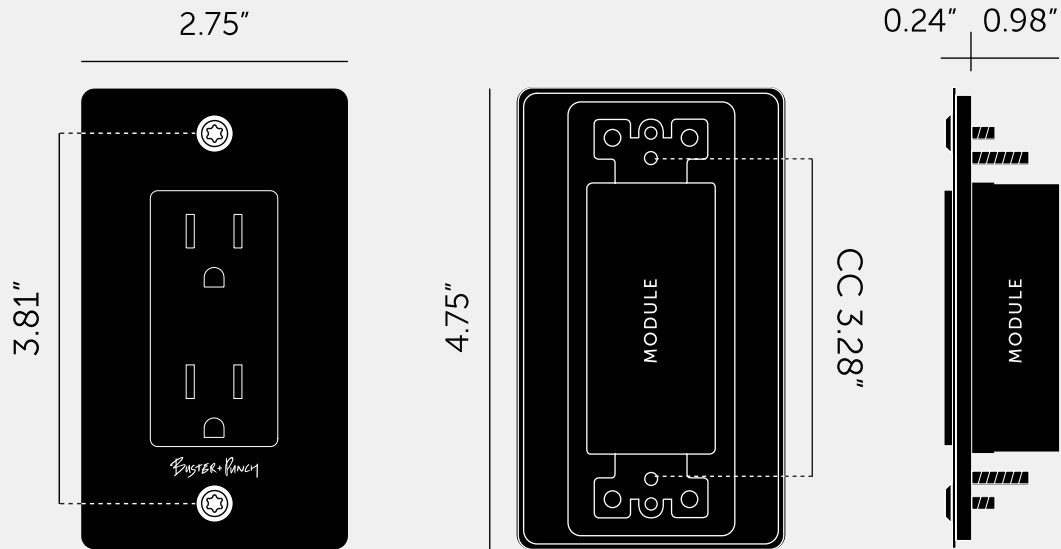

SPECIFICATIONS

Our Metal Electricity range has solid stainless steel plates, in our signature white, steel, brass, smoked bronze and black finishes.

Module: NXM-14253 / NXM-02252

Style: Duplex Outlet

Input: 125VAC / 60Hz

Load: 15A

Class 1 outlet / Must be grounded. Tamper resistant

Certification: cULus listed

Must be grounded.

Recommended Electrical Back Box: Standard 1G electrical box, min. 1.5 inches deep. Box must be flush mounted.

This piece features a 1/8" (4mm) shadow gap when installed.

FINISH & SKU NUMBERS

sku:	finish:	size:
NSC-024061	● black	1G
NSC-054062	● brass	1G
NSC-454063	● smoked bronze	1G
NSC-074064	● steel	1G
NSC-144065	● white	1G

INCLUDED

- 1 x 1G Wall Plate
- 1 x Outlet
- 1 x Outlet Detail Kit

PLEASE NOTE

DISCLAIMER: Always consult a trade professional when installing this product. Buster + Punch is not responsible for the usage or feasibility of installation requirements. This product is not suitable for damp or wet environments.

CARE INSTRUCTIONS

Wipe with a dry lint free cloth with no loose hairs, avoid using any chemicals. Please note that finishes may age naturally with time and regular use.