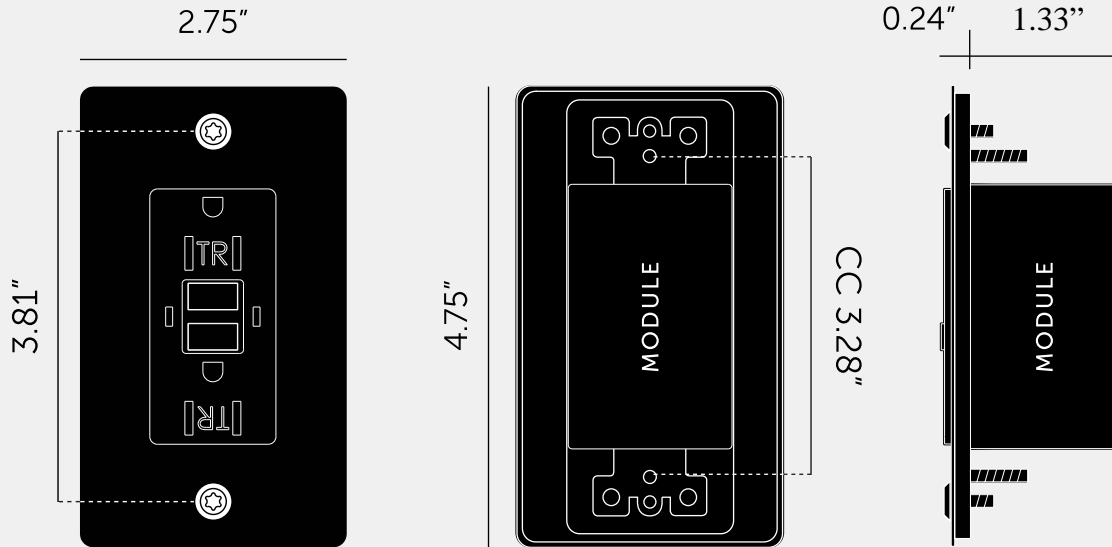

**1G DUPLEX OUTLET
/ GFCI / LINEAR /
WITHOUT LOGO**

ACTION: GFCI POWER OUTLET

KNURL: LINEAR

RANGE: POWER OUTLETS

Our designer GFCI power outlet brings a touch of luxury to any room, available in a range of finishes and knurls to match our toggle switches and dimmers for a consistent flow throughout each room. With essential design features including iconic solid metal torx caps, you can find the perfect power outlet for your interiors.

SPECIFICATIONS

Our Metal Electricity range has solid stainless steel plates, in our signature white, steel, brass, smoked bronze and black finishes.

Module: NSM-143241 / NSM-023240

Style: Duplex Outlet GFCI

Input: 125VAC / 60Hz

Load: 15A

Class 1 outlet / Must be grounded. Tamper resistant

Ground fault protection

Certification: cULus listed

Must be grounded.

Recommended Electrical Back Box: Standard 1G electrical box, min. 1.5 inches deep. Box must be flush mounted.

This piece features a 1/8" (4mm) shadow gap when installed.

FINISH & SKU NUMBERS

sku:	finish:	size:
NSC-024076	● black	1G
NSC-054077	● brass	1G
NSC-454078	● smoked bronze	1G
NSC-074079	● steel	1G
NSC-144080	● white	1G