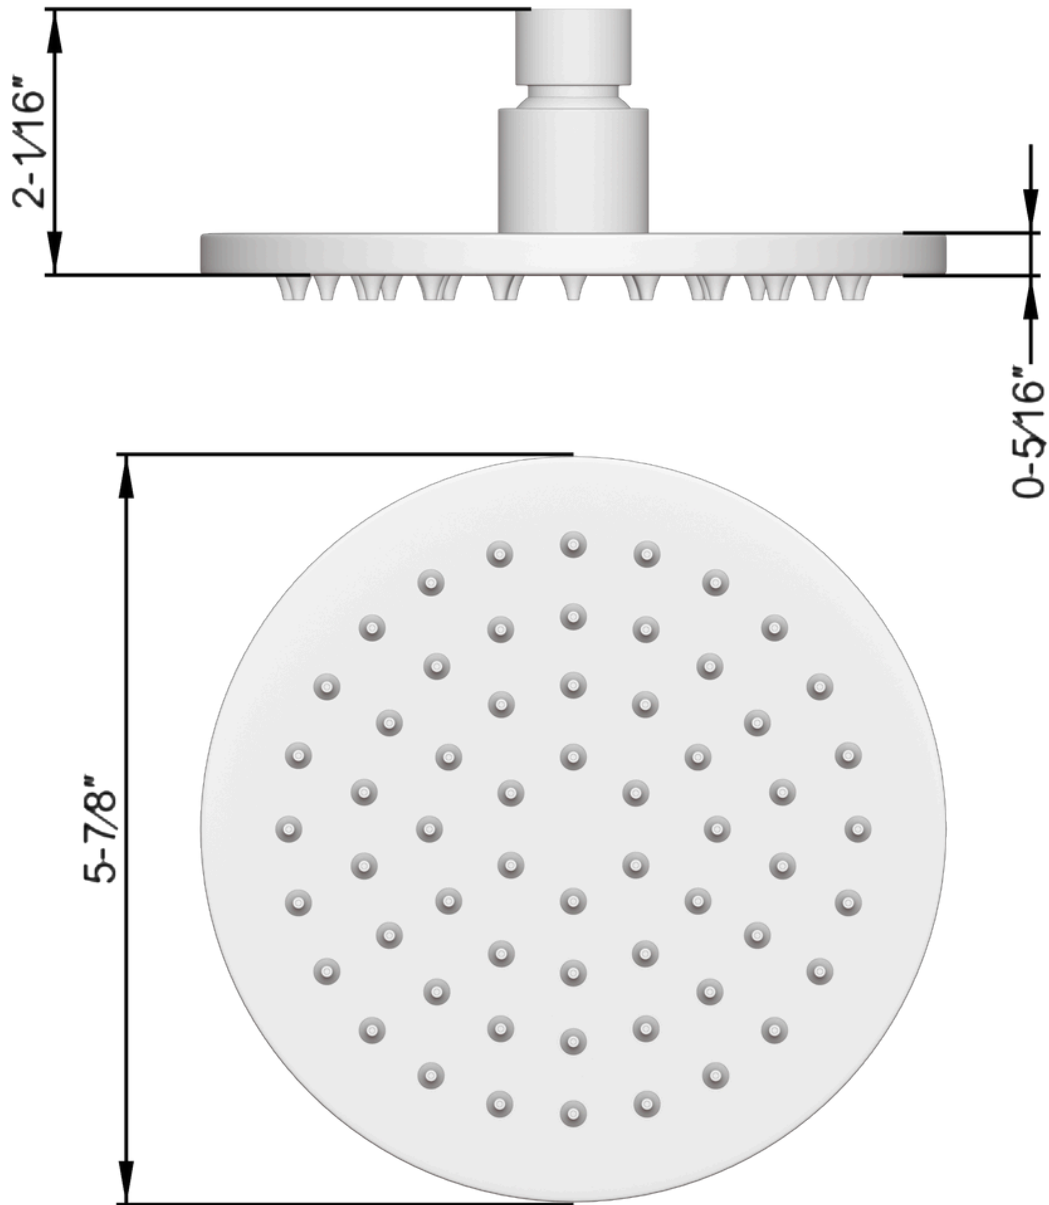

## PRODUCT DIMENSIONS

# TS293

artos®

Harmony 2-Way Pressure Balance Shower Trim Kit  
with Hand Shower on Slide Bar with Separate Water  
Outlet

## PRODUCT DIMENSIONS

PRODUCT SKU: F901-18