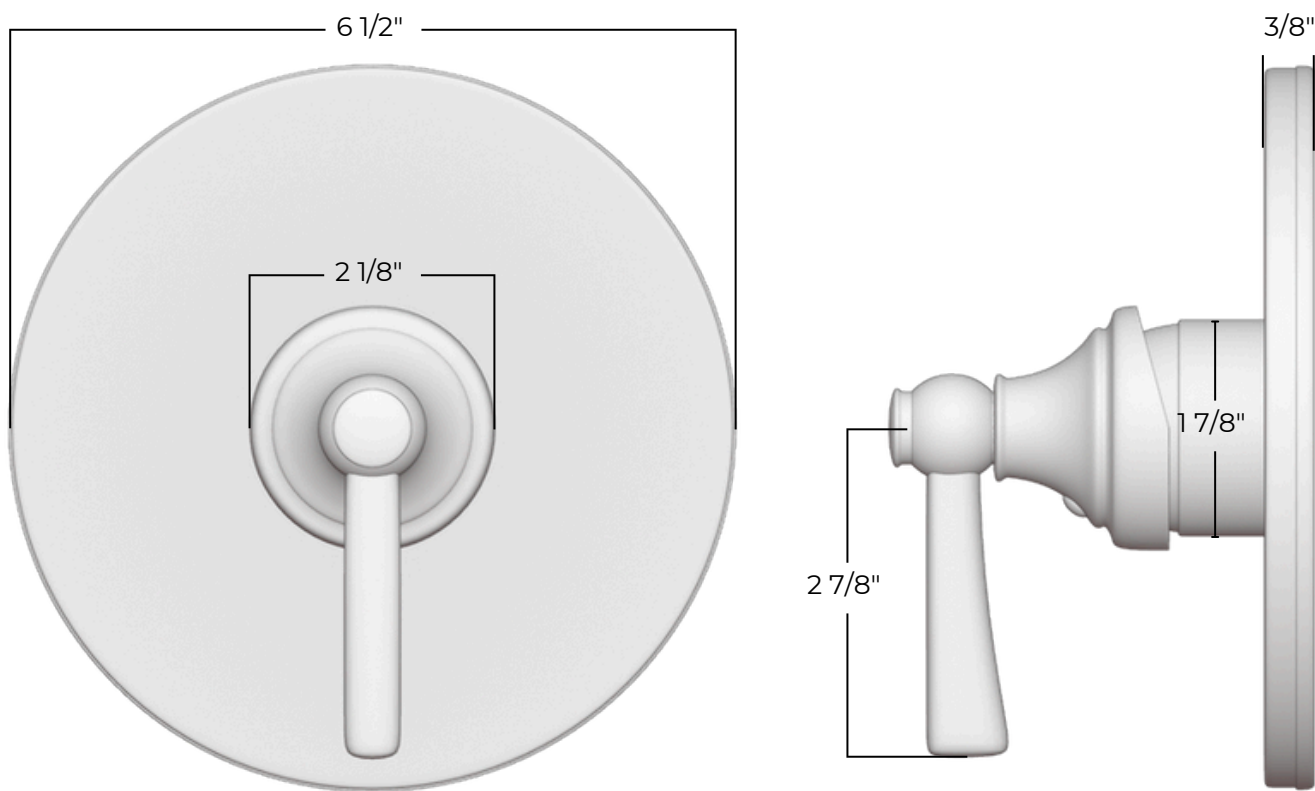

TS286

Classic 2-Way Pressure Balance Shower Trim Kit
with Tub Filler

artos®

PRODUCT DIMENSIONS

PRODUCT SKU: F962CLTK