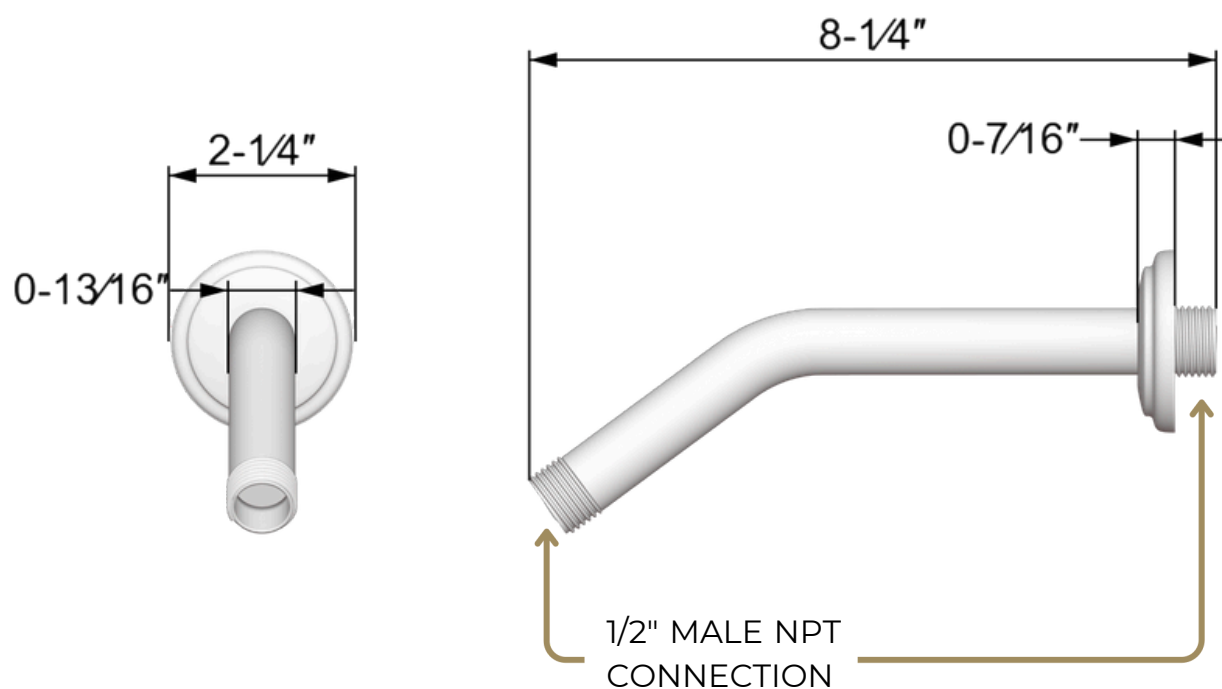

TS286

Classic 2-Way Pressure Balance Shower Trim Kit
with Tub Filler

artos®

PRODUCT DIMENSIONS

PRODUCT SKU: F902-11CL