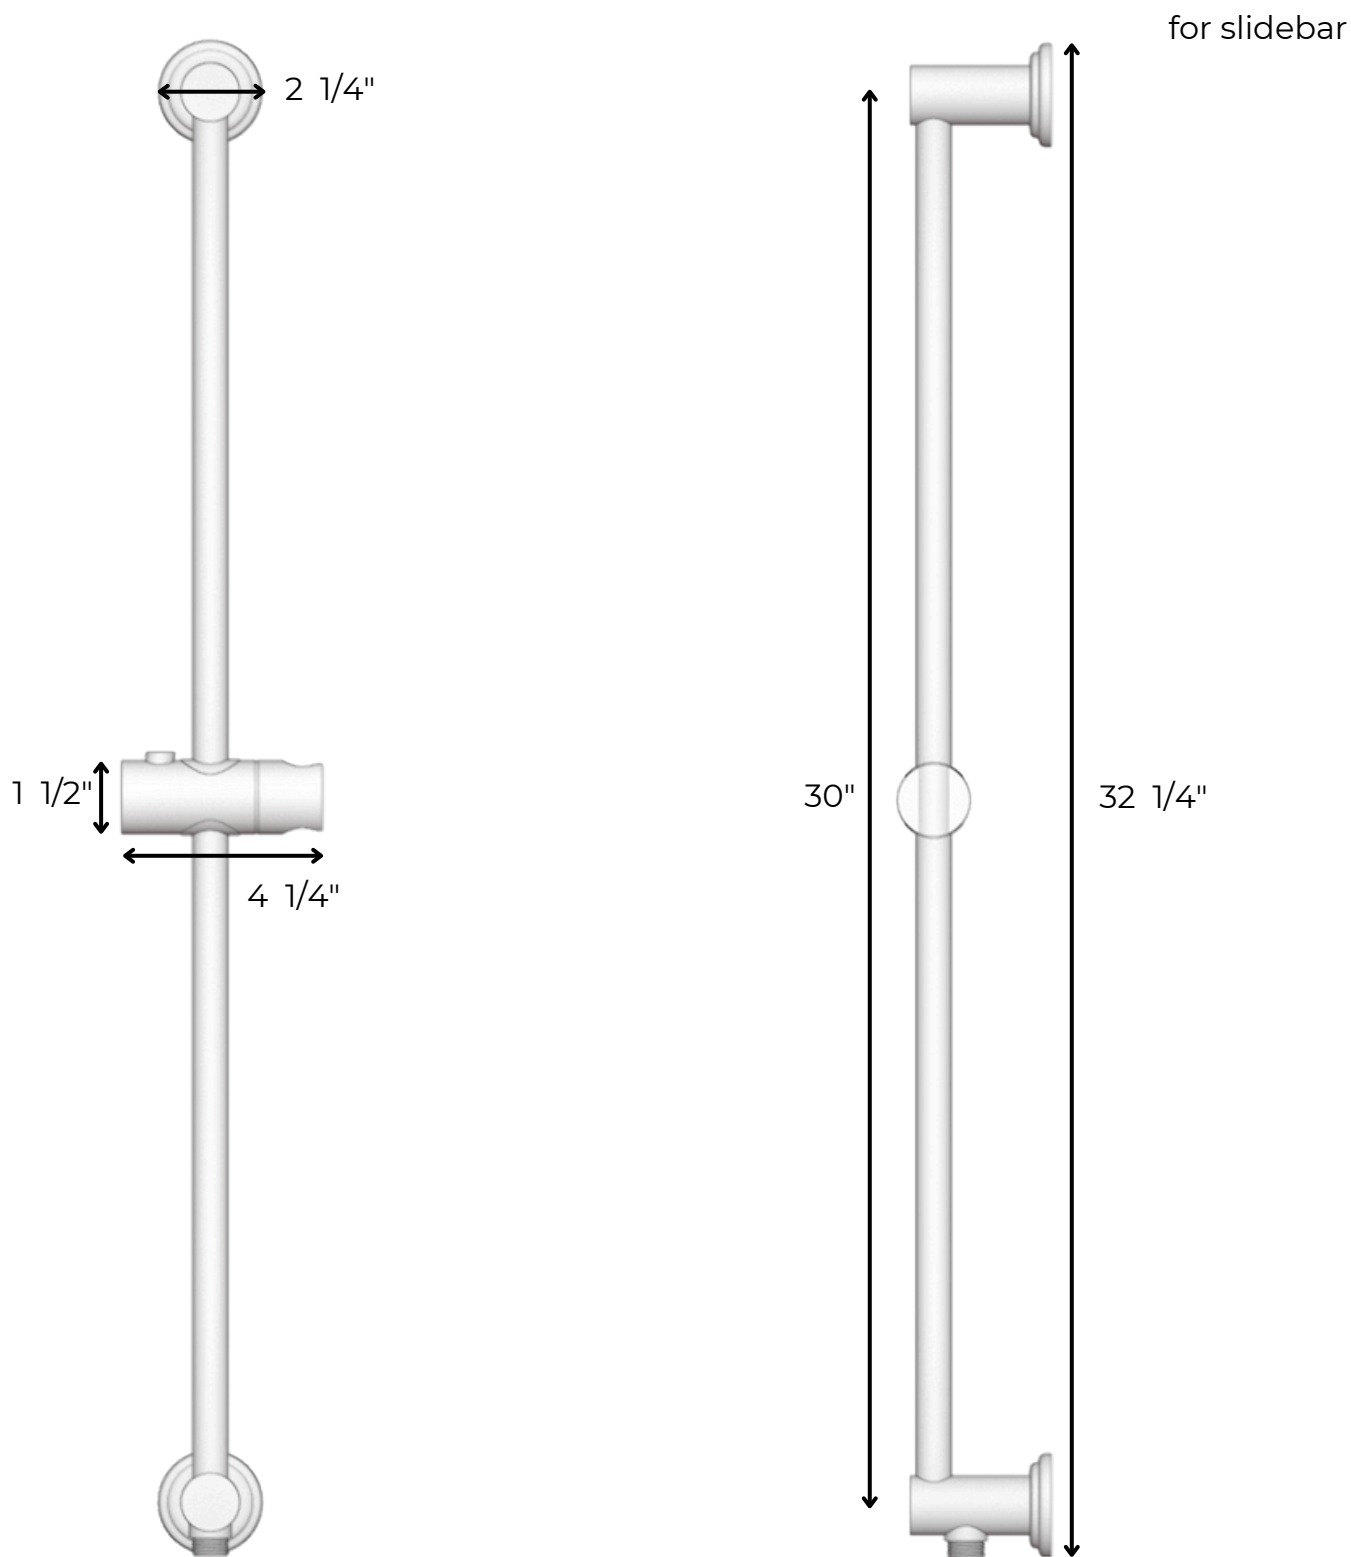

## PRODUCT DIMENSIONS

for showerhead

## PRODUCT DIMENSIONS

## PRODUCT DIMENSIONS

---

for hose

Metal Shower Hose

1/2" female connections  
60" in length