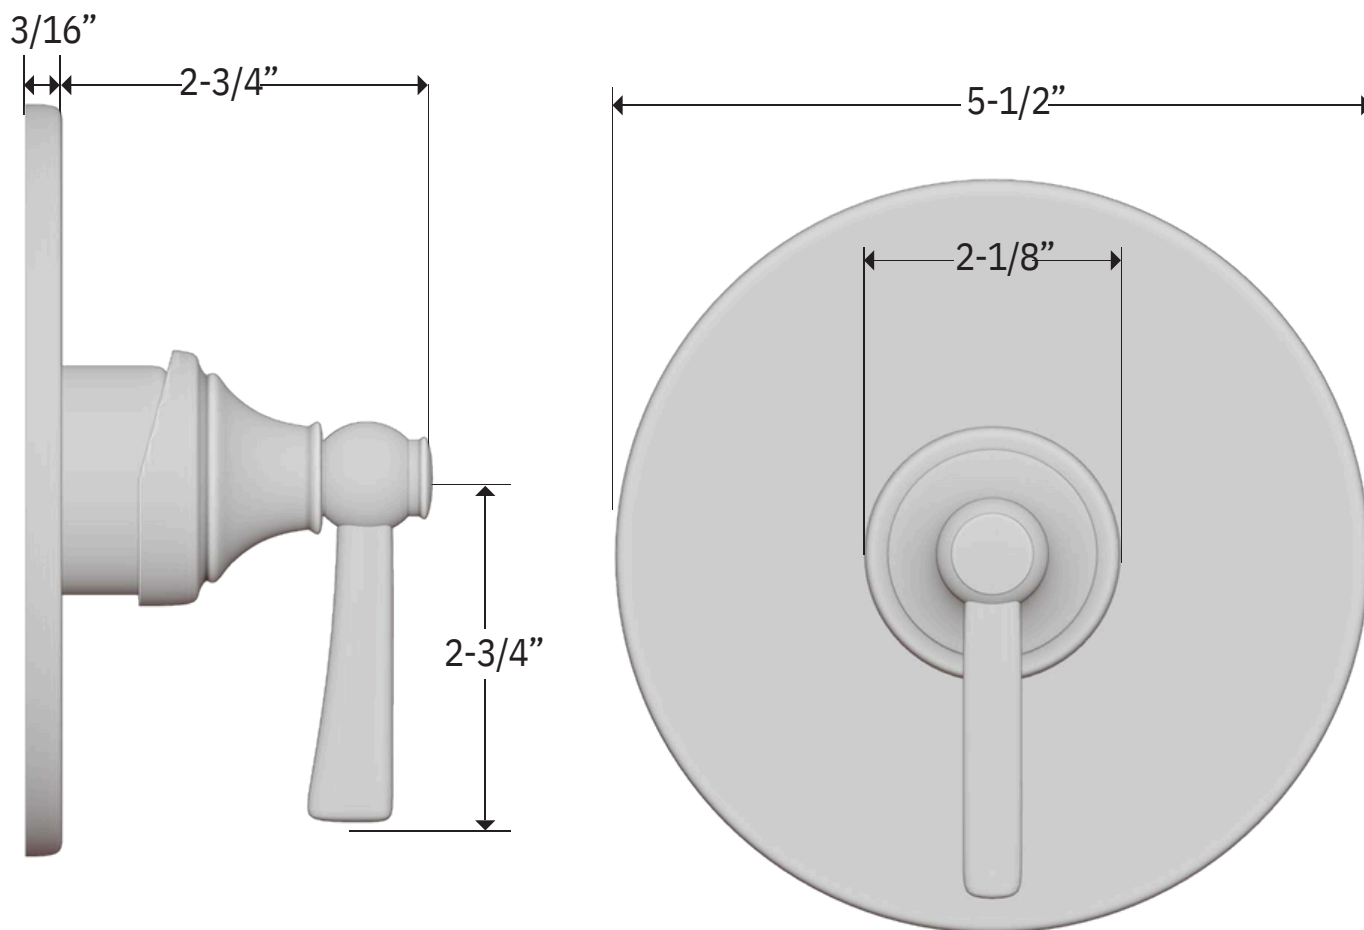

TS284

Classic 2-Way Pressure Balance Shower Trim Kit
with Hand Held Shower on Integrated Slide Bar

artos®

PRODUCT DIMENSIONS

for trim kit