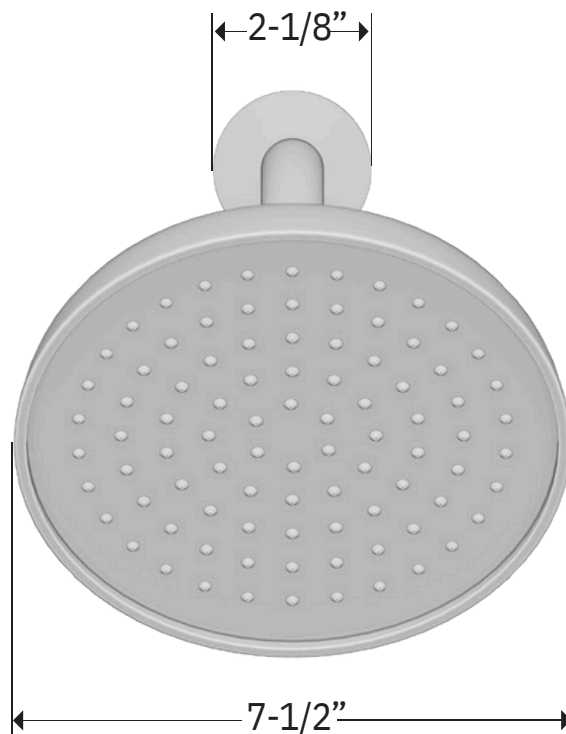

## PRODUCT DIMENSIONS

for trim kit

# TS284

Classic 2-Way Pressure Balance Shower Trim Kit  
with Hand Held Shower on Integrated Slide Bar

artos®

## PRODUCT DIMENSIONS

for showerhead