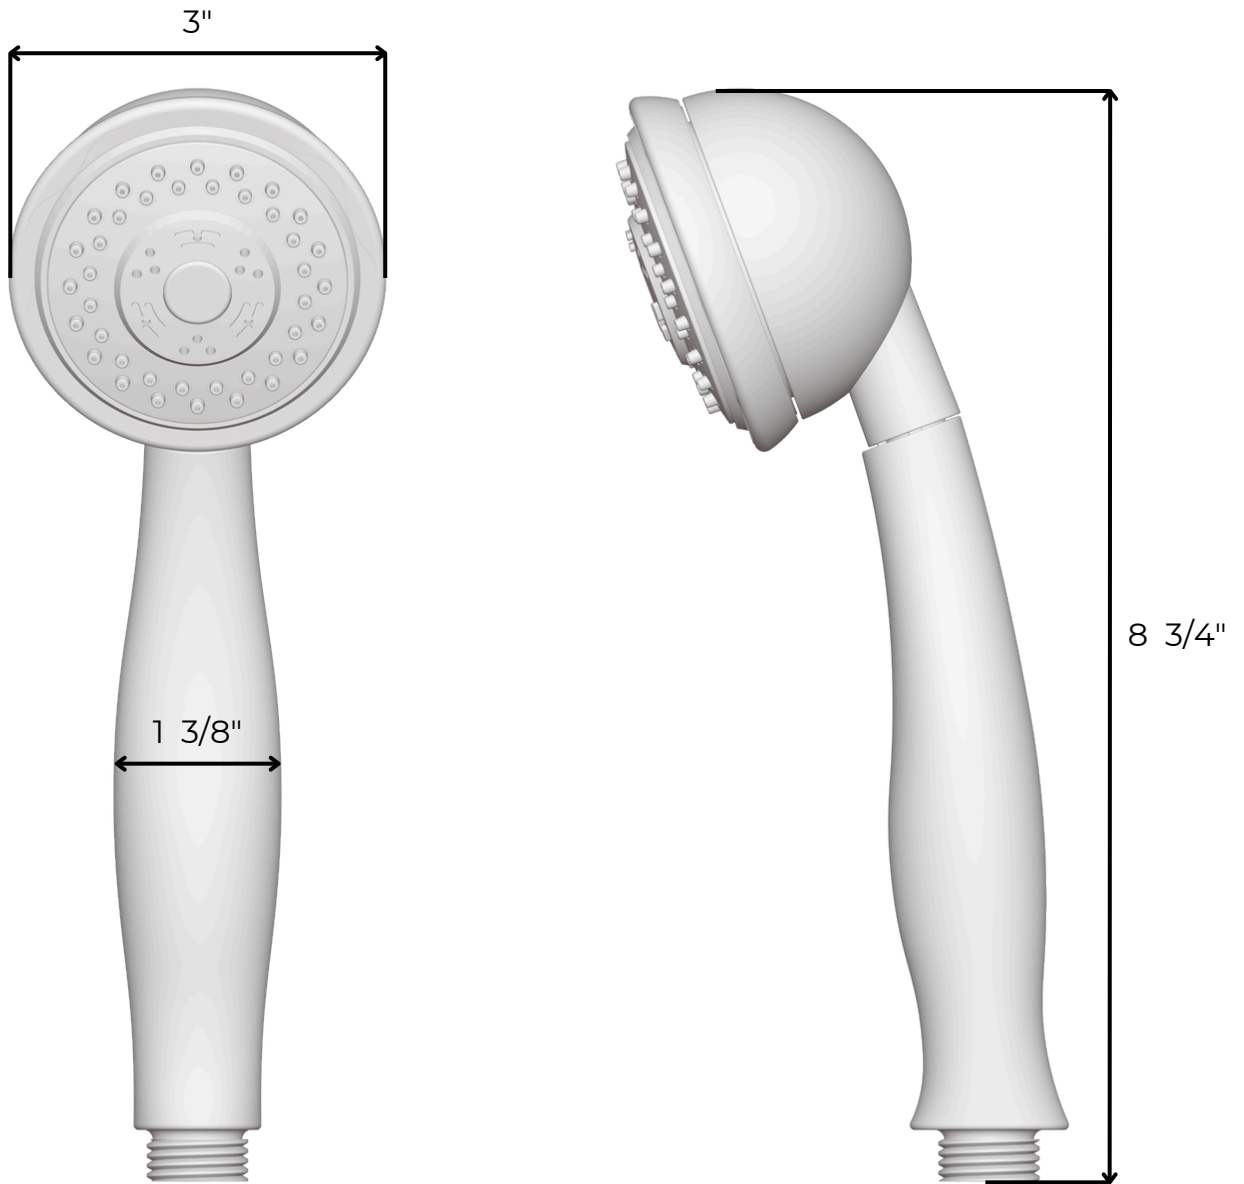

TS284

Classic 2-Way Pressure Balance Shower Trim Kit
with Hand Held Shower on Integrated Slide Bar

artos®

PRODUCT DIMENSIONS

for handheld