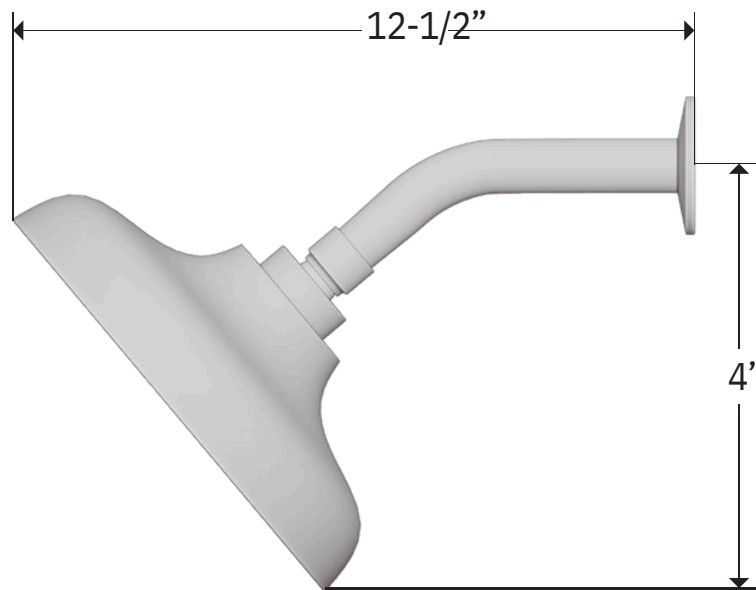

## PRODUCT DIMENSIONS

for trim kit

# TS284

Classic 2-Way Pressure Balance Shower Trim Kit  
with Hand Held Shower on Integrated Slide Bar

artos®

## PRODUCT DIMENSIONS

for showerhead

## PRODUCT DIMENSIONS