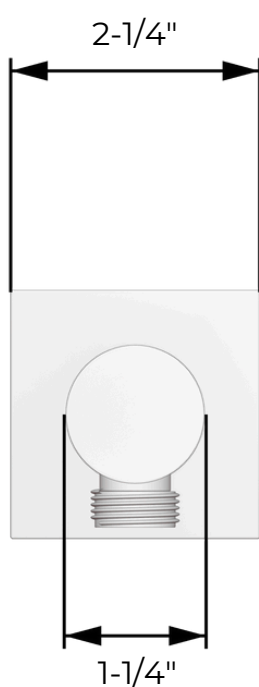

F962SQTK

TS273

artos®

Square 2-Way Pressure Balance Shower Trim Kit
with Hand Held Shower on Slide Bar with Separate
Water Outlet

PRODUCT DIMENSIONS

PRODUCT SKU

F902-28

TS273

artos®

Square 2-Way Pressure Balance Shower Trim Kit
with Hand Held Shower on Slide Bar with Separate
Water Outlet

PRODUCT DIMENSIONS

PRODUCT SKU

F901-20

TS273

artos®

Square 2-Way Pressure Balance Shower Trim Kit
with Hand Held Shower on Slide Bar with Separate
Water Outlet

PRODUCT DIMENSIONS

PRODUCT SKU

F907-88

TS273

artos®

Square 2-Way Pressure Balance Shower Trim Kit
with Hand Held Shower on Slide Bar with Separate
Water Outlet

PRODUCT DIMENSIONS

PRODUCT SKU

F902-41SQ

TS273

artos®

Square 2-Way Pressure Balance Shower Trim Kit
with Hand Held Shower on Slide Bar with Separate
Water Outlet

PRODUCT DIMENSIONS

PRODUCT SKU

F902-15

TS273