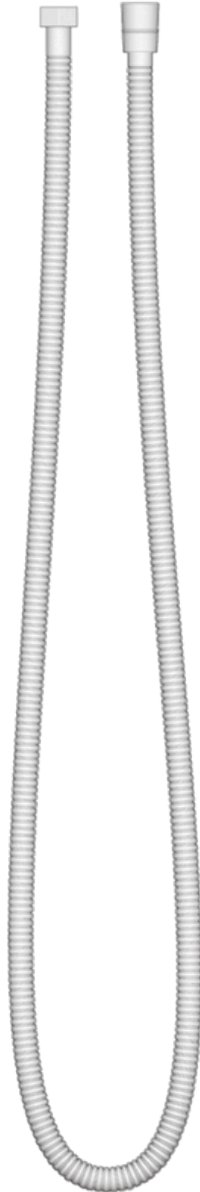

TS273

artos®

Square 2-Way Pressure Balance Shower Trim Kit
with Hand Held Shower on Slide Bar with Separate
Water Outlet

PRODUCT DIMENSIONS

PRODUCT SKU

F902-8

METAL SHOWER HOSE

1/2" FEMALE NPT CONNECTIONS
60" IN LENGTH