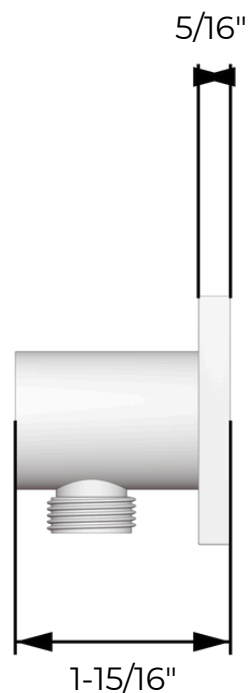

F962SQTK

TS273

artos®

Square 2-Way Pressure Balance Shower Trim Kit
with Hand Held Shower on Slide Bar with Separate
Water Outlet

PRODUCT DIMENSIONS

PRODUCT SKU

F902-28

TS273

artos®

Square 2-Way Pressure Balance Shower Trim Kit
with Hand Held Shower on Slide Bar with Separate
Water Outlet

PRODUCT DIMENSIONS

PRODUCT SKU

F901-20

TS273

artos®

Square 2-Way Pressure Balance Shower Trim Kit
with Hand Held Shower on Slide Bar with Separate
Water Outlet

PRODUCT DIMENSIONS

PRODUCT SKU

F907-88

TS273

artos®

Square 2-Way Pressure Balance Shower Trim Kit
with Hand Held Shower on Slide Bar with Separate
Water Outlet

PRODUCT DIMENSIONS

PRODUCT SKU

F902-41SQ

TS273

artos®

Square 2-Way Pressure Balance Shower Trim Kit
with Hand Held Shower on Slide Bar with Separate
Water Outlet

PRODUCT DIMENSIONS

PRODUCT SKU

F902-15

TS273