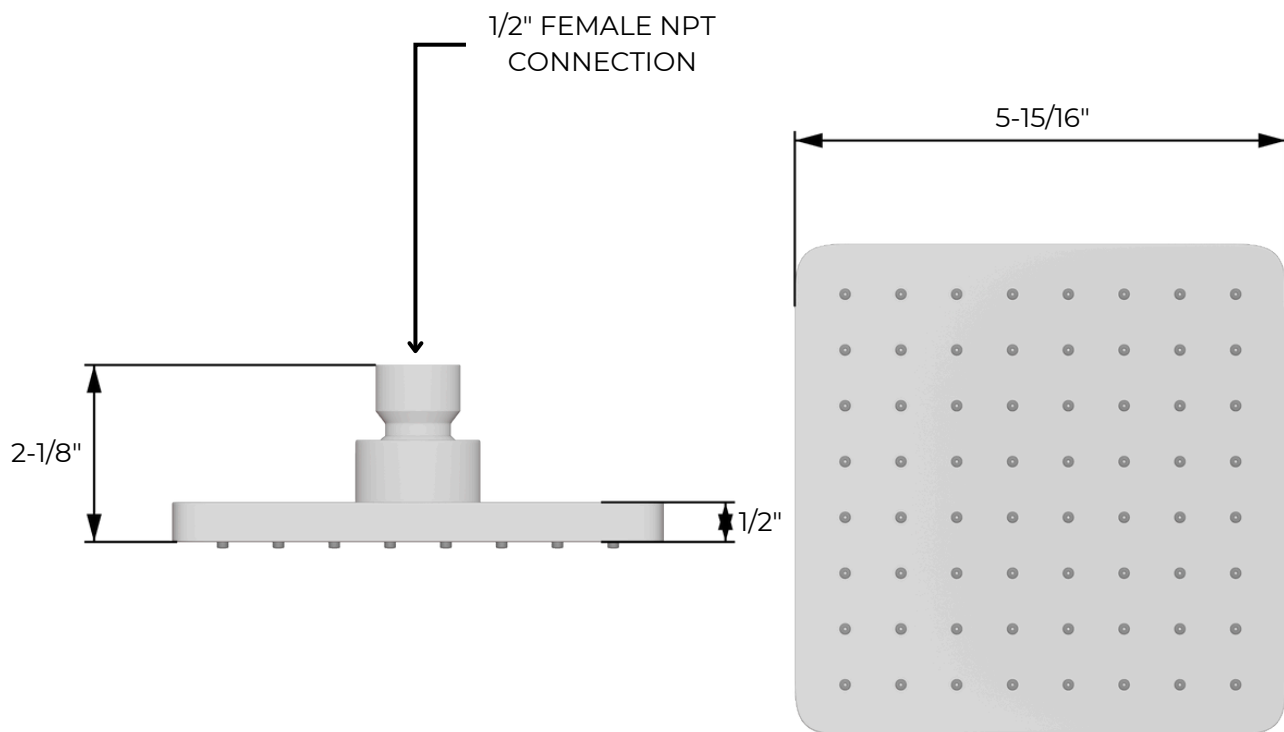

F962SQTK

TS273

artos®

Square 2-Way Pressure Balance Shower Trim Kit
with Hand Held Shower on Slide Bar with Separate
Water Outlet

PRODUCT DIMENSIONS

PRODUCT SKU

F902-28

TS273

artos®

Square 2-Way Pressure Balance Shower Trim Kit
with Hand Held Shower on Slide Bar with Separate
Water Outlet

PRODUCT DIMENSIONS

PRODUCT SKU

F901-20

TS273

artos®

Square 2-Way Pressure Balance Shower Trim Kit
with Hand Held Shower on Slide Bar with Separate
Water Outlet