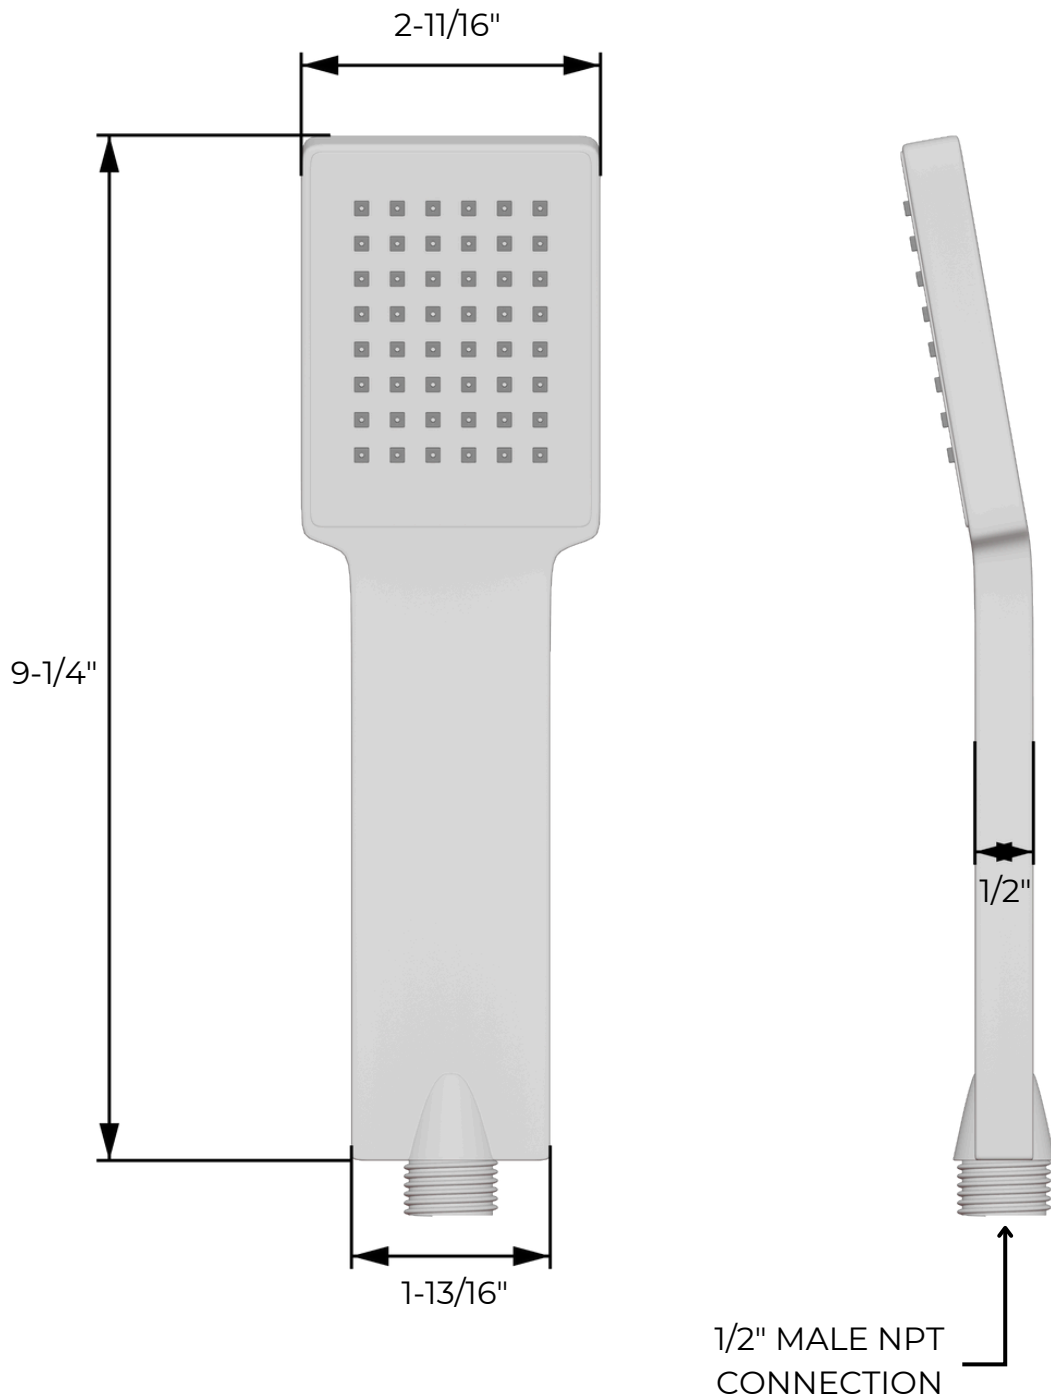

artos®

Square 2-Way Pressure Balance Shower Trim Kit
with Hand Held Shower on Slide Bar with Separate
Water Outlet

PRODUCT DIMENSIONS

PRODUCT SKU

F901-20

TS273

artos®

Square 2-Way Pressure Balance Shower Trim Kit
with Hand Held Shower on Slide Bar with Separate
Water Outlet

PRODUCT DIMENSIONS

PRODUCT SKU

F907-88

TS273

artos®

Square 2-Way Pressure Balance Shower Trim Kit
with Hand Held Shower on Slide Bar with Separate
Water Outlet

PRODUCT DIMENSIONS

PRODUCT SKU

F902-41SQ

TS273

artos®

Square 2-Way Pressure Balance Shower Trim Kit
with Hand Held Shower on Slide Bar with Separate
Water Outlet

PRODUCT DIMENSIONS

PRODUCT SKU

F902-15

TS273

artos®

Square 2-Way Pressure Balance Shower Trim Kit
with Hand Held Shower on Slide Bar with Separate
Water Outlet

PRODUCT DIMENSIONS

PRODUCT SKU

F902-8

METAL SHOWER HOSE

1/2" FEMALE NPT CONNECTIONS
60" IN LENGTH