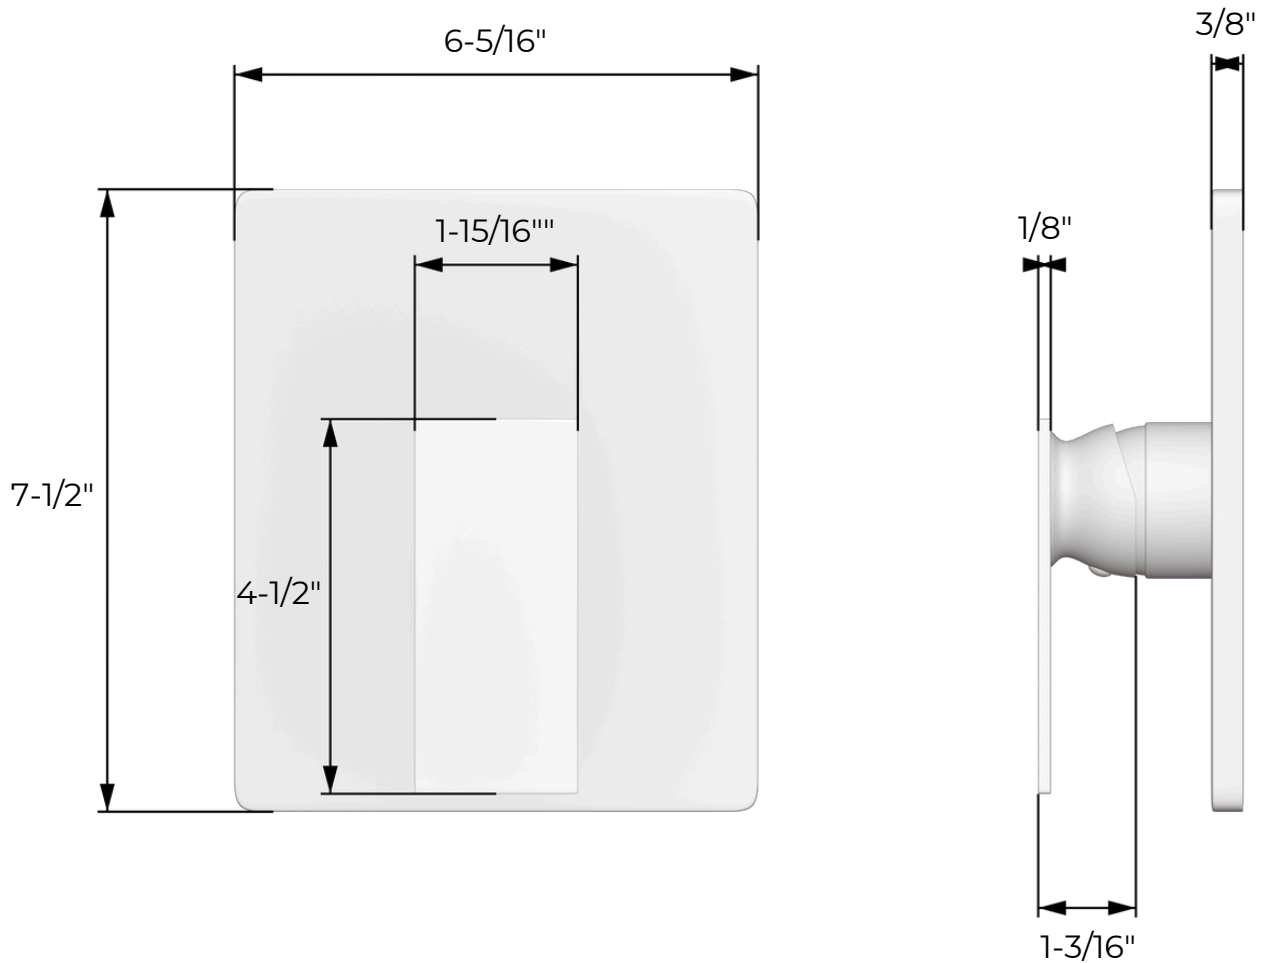

STANDARDS

ASSE 1016-2011 | ASME_A112.1016-2011 |
CSA B125:16-11

TS273

artos®

Square 2-Way Pressure Balance Shower Trim Kit
with Hand Held Shower on Slide Bar with Separate
Water Outlet

PRODUCT DIMENSIONS

PRODUCT SKU

F962SQTK

TS273

artos®

Square 2-Way Pressure Balance Shower Trim Kit
with Hand Held Shower on Slide Bar with Separate
Water Outlet

PRODUCT DIMENSIONS

PRODUCT SKU

F902-28

TS273