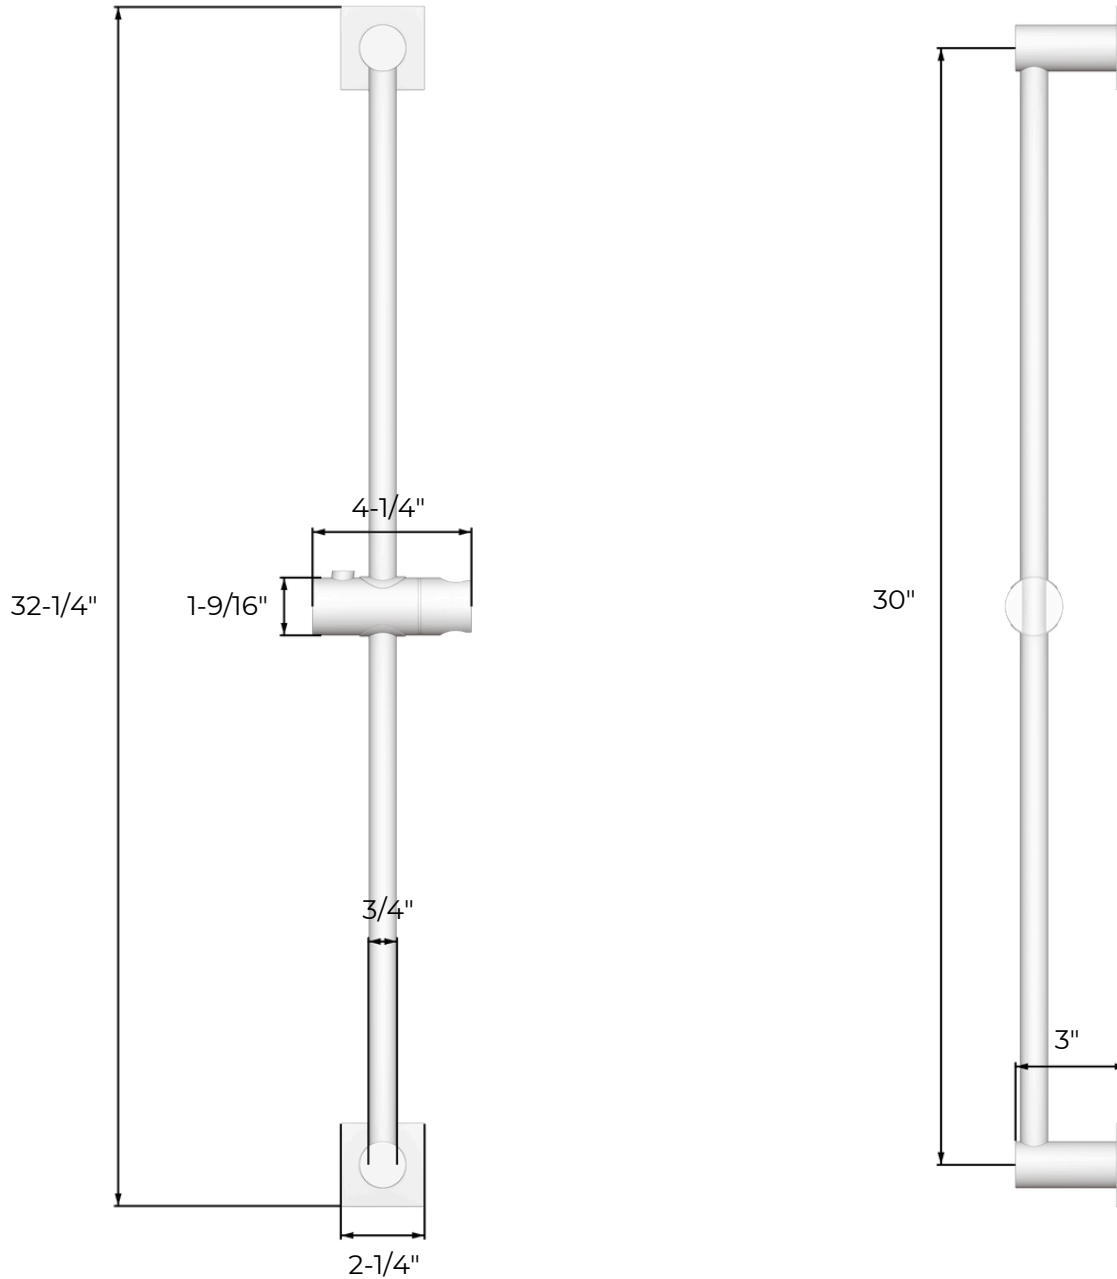

F962SQTK

TS273

artos®

Square 2-Way Pressure Balance Shower Trim Kit
with Hand Held Shower on Slide Bar with Separate
Water Outlet

PRODUCT DIMENSIONS

PRODUCT SKU

F902-28

TS273

artos®

Square 2-Way Pressure Balance Shower Trim Kit
with Hand Held Shower on Slide Bar with Separate
Water Outlet

PRODUCT DIMENSIONS

PRODUCT SKU

F901-20

TS273

artos®

Square 2-Way Pressure Balance Shower Trim Kit
with Hand Held Shower on Slide Bar with Separate
Water Outlet

PRODUCT DIMENSIONS

PRODUCT SKU

F907-88

TS273

artos®

Square 2-Way Pressure Balance Shower Trim Kit
with Hand Held Shower on Slide Bar with Separate
Water Outlet

PRODUCT DIMENSIONS

PRODUCT SKU

artos®

Square 2-Way Pressure Balance Shower Trim Kit
with Hand Held Shower on Slide Bar with Separate
Water Outlet

PRODUCT DIMENSIONS

PRODUCT SKU

F902-8

METAL SHOWER HOSE

1/2" FEMALE NPT CONNECTIONS
60" IN LENGTH