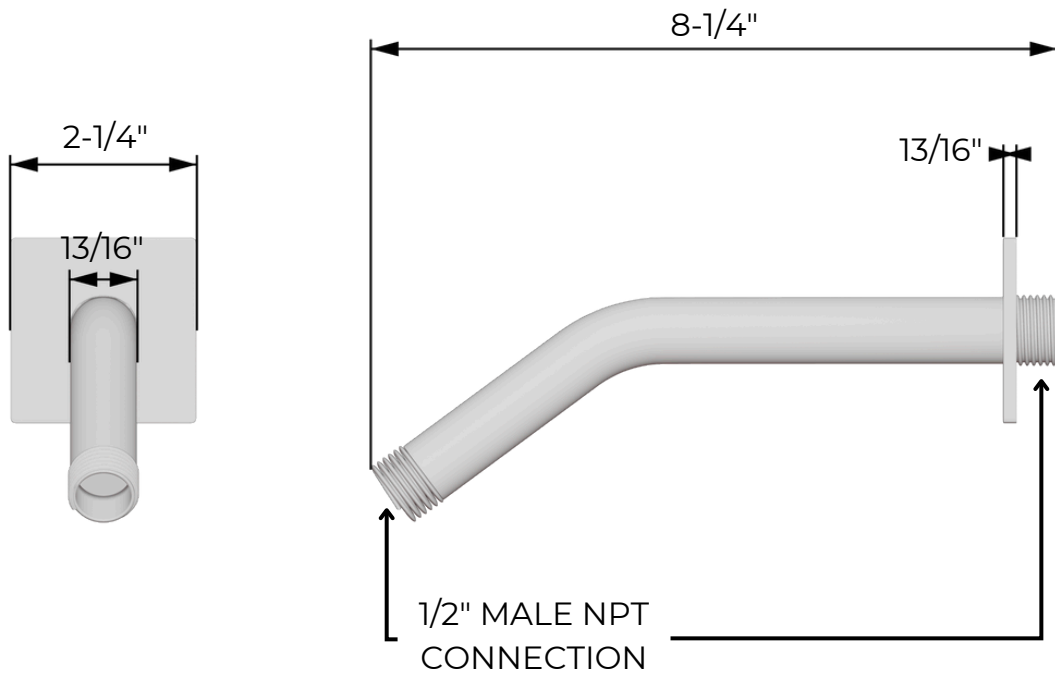

TS273

artos®

Square 2-Way Pressure Balance Shower Trim Kit
with Hand Held Shower on Slide Bar with
Separate Water Outlet

OPERATING SPECIFICATIONS

INCLUDES

Showerhead & Arm
Valve Trim
Non-Integrated Slidebar & Handheld
Shower

F962SQTK

TS273

artos®

Square 2-Way Pressure Balance Shower Trim Kit
with Hand Held Shower on Slide Bar with Separate
Water Outlet

PRODUCT DIMENSIONS

PRODUCT SKU

F902-28

TS273

artos®

Square 2-Way Pressure Balance Shower Trim Kit
with Hand Held Shower on Slide Bar with Separate
Water Outlet

PRODUCT DIMENSIONS

PRODUCT SKU

F901-20

TS273

artos®

Square 2-Way Pressure Balance Shower Trim Kit
with Hand Held Shower on Slide Bar with Separate
Water Outlet

PRODUCT DIMENSIONS

PRODUCT SKU

F907-88

TS273

artos®

Square 2-Way Pressure Balance Shower Trim Kit
with Hand Held Shower on Slide Bar with Separate
Water Outlet

PRODUCT DIMENSIONS

PRODUCT SKU