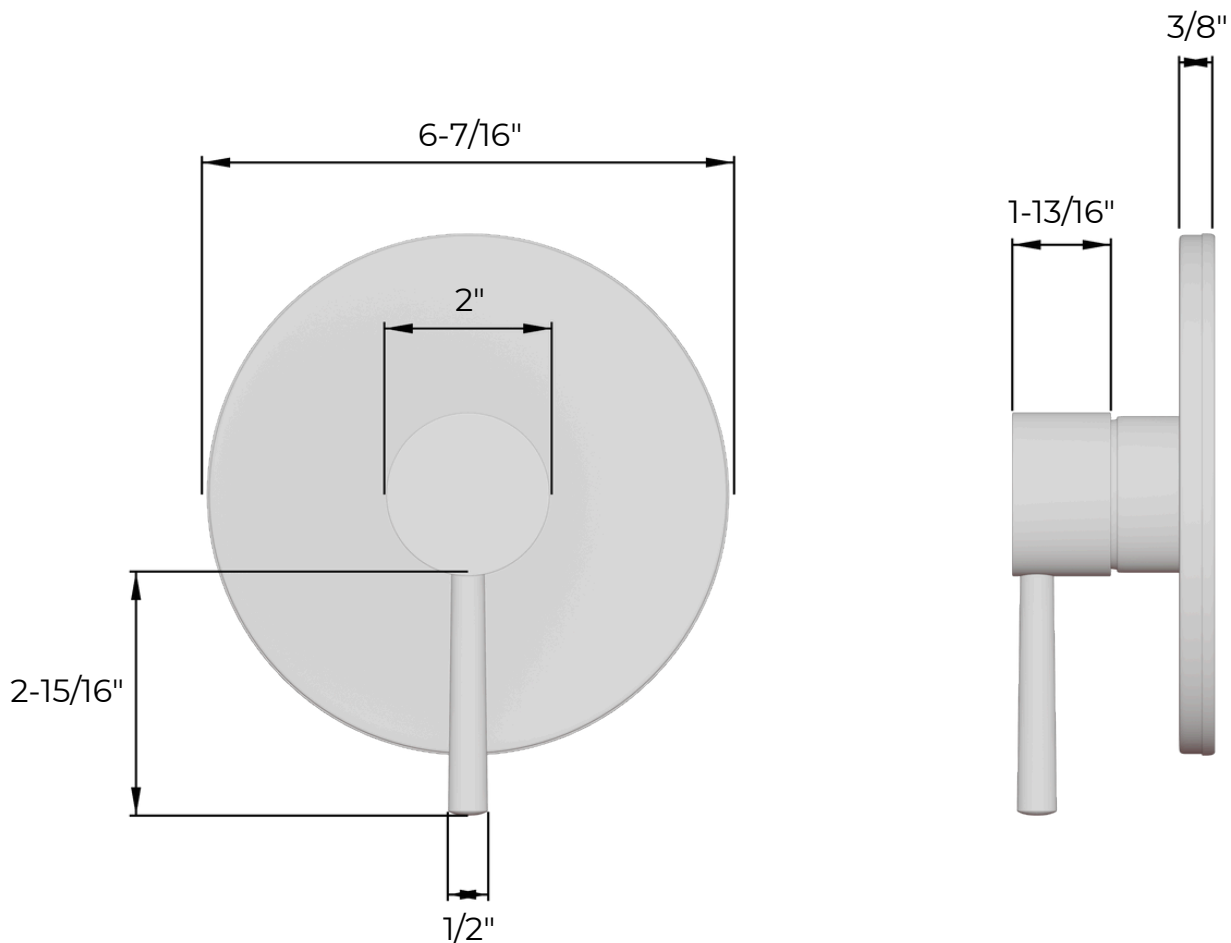

STANDARDS

ASSE 1016-2011 | ASME_A112.1016-2011 |
CSA B125:16-11

TS264

artos®

Round 2-Way Pressure Balance Shower Trim Kit
with Multifunction Shower Head and Hand Held
Shower on Integrated Slide Bar

PRODUCT DIMENSIONS

PRODUCT SKU

F980TK

TS264

artos®

Round 2-Way Pressure Balance Shower Trim Kit
with Multifunction Shower Head and Hand Held
Shower on Integrated Slide Bar

PRODUCT DIMENSIONS

PRODUCT SKU

F902-11