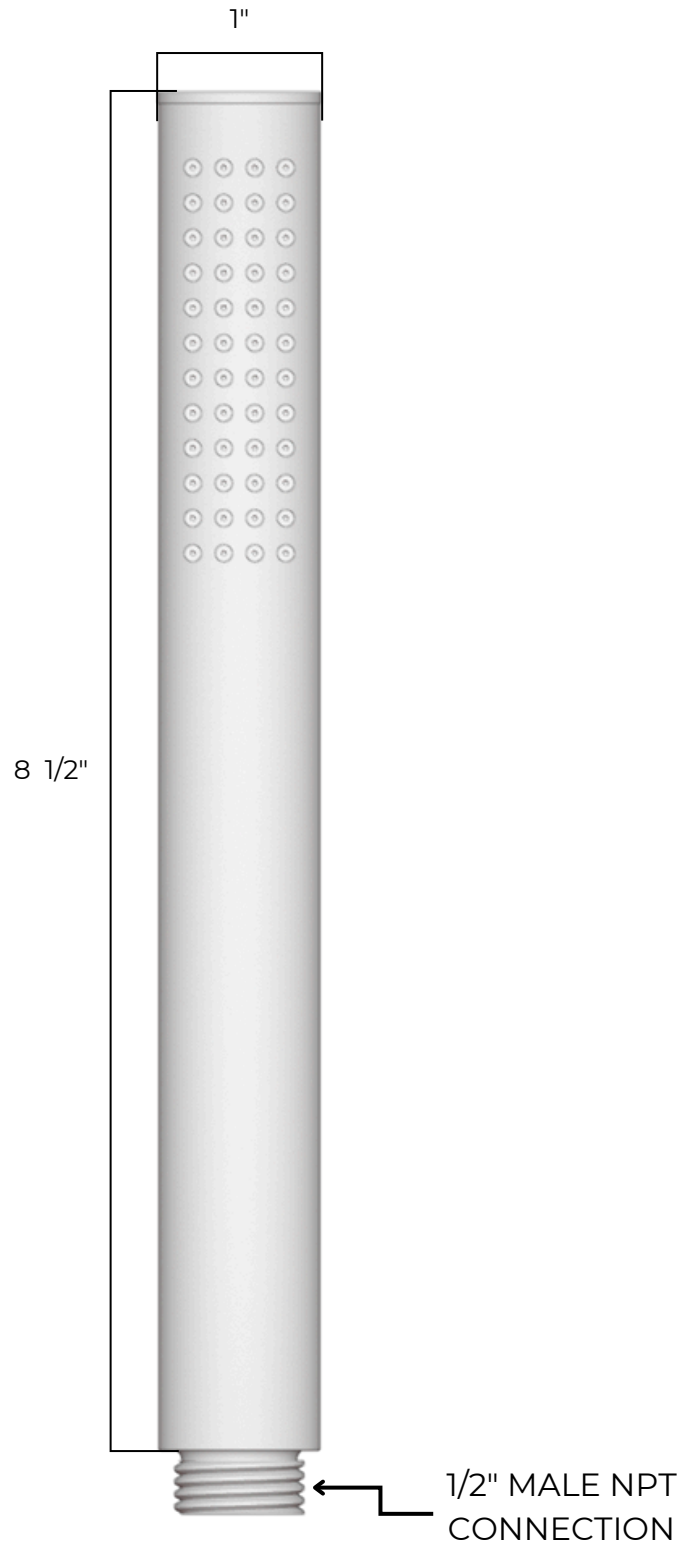

TS264

artos®

Round 2-Way Pressure Balance Shower Trim Kit
with Multifunction Shower Head and Hand Held
Shower on Integrated Slide Bar

OPERATING SPECIFICATIONS

INCLUDES

Showerhead & Arm
Valve Trim
Integrated Slidebar & Handheld Shower

TS264

artos®

Round 2-Way Pressure Balance Shower Trim Kit
with Multifunction Shower Head and Hand Held
Shower on Integrated Slide Bar

PRODUCT DIMENSIONS

PRODUCT SKU

F902-26

TS264

artos®

Round 2-Way Pressure Balance Shower Trim Kit with Multifunction Shower Head and Hand Held Shower on Integrated Slide Bar

PRODUCT DIMENSIONS

PRODUCT SKU

F907-89

TS264

artos®

Round 2-Way Pressure Balance Shower Trim Kit
with Multifunction Shower Head and Hand Held
Shower on Integrated Slide Bar

PRODUCT DIMENSIONS

PRODUCT SKU

F901-3

TS264

Round 2-Way Pressure Balance Shower Trim Kit
with Multifunction Shower Head and Hand Held
Shower on Integrated Slide Bar

artos®

PRODUCT DIMENSIONS

PRODUCT SKU