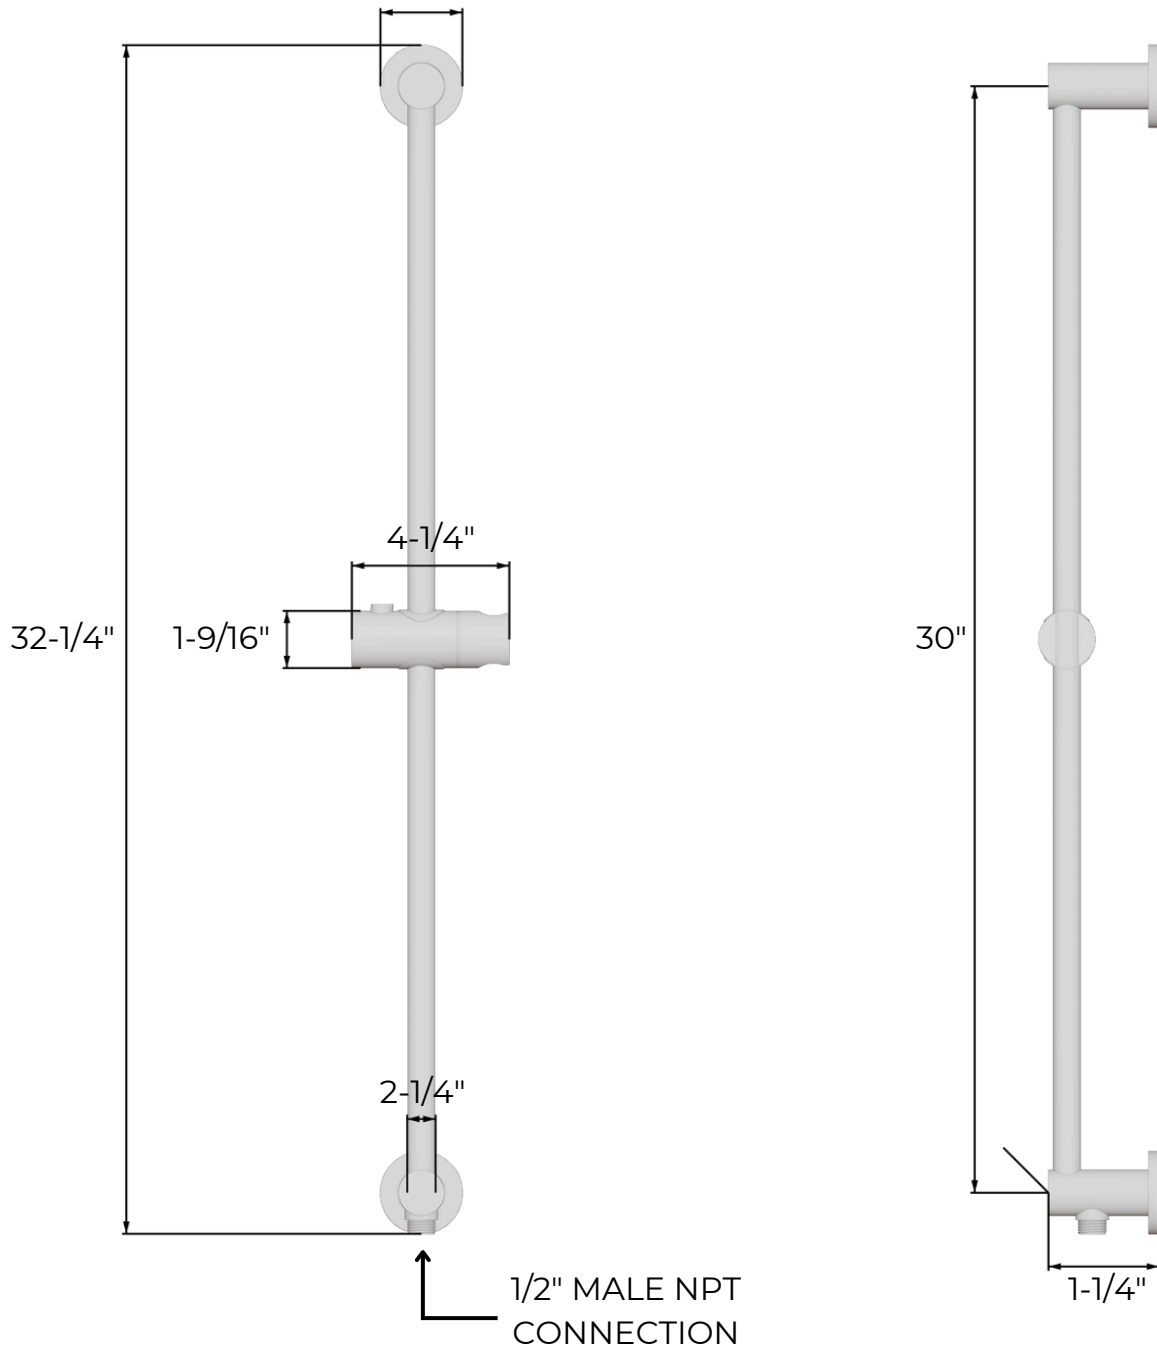

TS264

artos®

Round 2-Way Pressure Balance Shower Trim Kit
with Multifunction Shower Head and Hand Held
Shower on Integrated Slide Bar

PRODUCT DIMENSIONS

PRODUCT SKU

F902-26

TS264

artos®

Round 2-Way Pressure Balance Shower Trim Kit with Multifunction Shower Head and Hand Held Shower on Integrated Slide Bar

PRODUCT DIMENSIONS

PRODUCT SKU

F907-89

TS264

artos®

Round 2-Way Pressure Balance Shower Trim Kit
with Multifunction Shower Head and Hand Held
Shower on Integrated Slide Bar

PRODUCT DIMENSIONS

PRODUCT SKU

F901-3

TS264

Round 2-Way Pressure Balance Shower Trim Kit
with Multifunction Shower Head and Hand Held
Shower on Integrated Slide Bar

artos®

PRODUCT DIMENSIONS

PRODUCT SKU

F902-8

METAL SHOWER HOSE

1/2" FEMALE CONNECTIONS
60" IN LENGTH