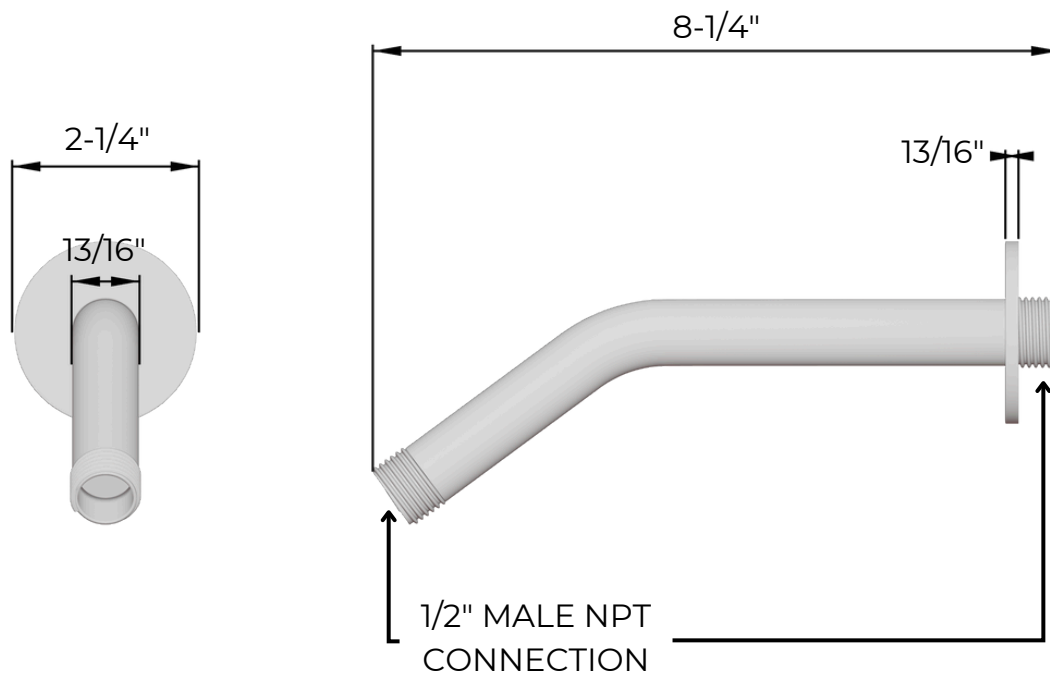

TS264

artos®

Round 2-Way Pressure Balance Shower Trim Kit
with Multifunction Shower Head and Hand Held
Shower on Integrated Slide Bar

OPERATING SPECIFICATIONS

INCLUDES

Showerhead & Arm
Valve Trim
Integrated Slidebar & Handheld Shower

PRODUCT SKU

F980TK

TS264

artos®

Round 2-Way Pressure Balance Shower Trim Kit
with Multifunction Shower Head and Hand Held
Shower on Integrated Slide Bar

PRODUCT DIMENSIONS

PRODUCT SKU

F902-11

TS264

artos®

Round 2-Way Pressure Balance Shower Trim Kit
with Multifunction Shower Head and Hand Held
Shower on Integrated Slide Bar

PRODUCT DIMENSIONS

PRODUCT SKU

F902-26

TS264

artos®

Round 2-Way Pressure Balance Shower Trim Kit with Multifunction Shower Head and Hand Held Shower on Integrated Slide Bar

PRODUCT DIMENSIONS

PRODUCT SKU

F907-89

TS264

artos®

Round 2-Way Pressure Balance Shower Trim Kit
with Multifunction Shower Head and Hand Held
Shower on Integrated Slide Bar