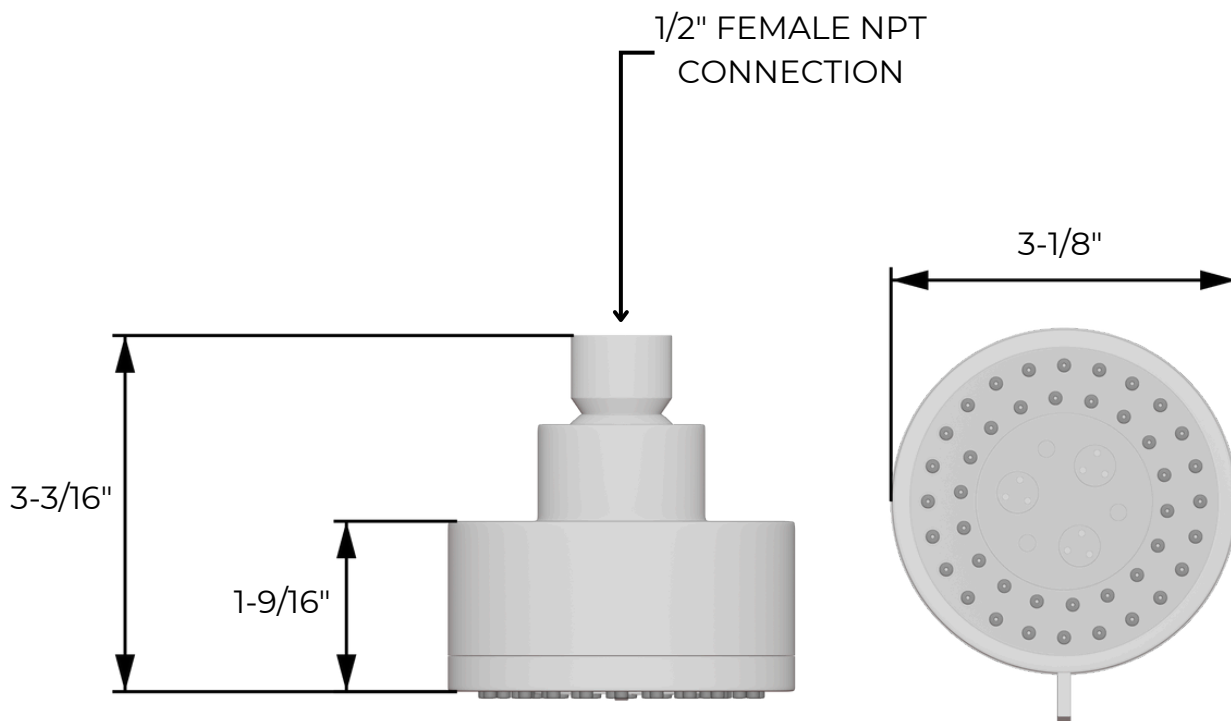

TS264

artos®

Round 2-Way Pressure Balance Shower Trim Kit
with Multifunction Shower Head and Hand Held
Shower on Integrated Slide Bar

PRODUCT DIMENSIONS

PRODUCT SKU

F902-26

TS264

artos®

Round 2-Way Pressure Balance Shower Trim Kit with Multifunction Shower Head and Hand Held Shower on Integrated Slide Bar

PRODUCT DIMENSIONS

PRODUCT SKU

F907-89

TS264

artos®

Round 2-Way Pressure Balance Shower Trim Kit
with Multifunction Shower Head and Hand Held
Shower on Integrated Slide Bar