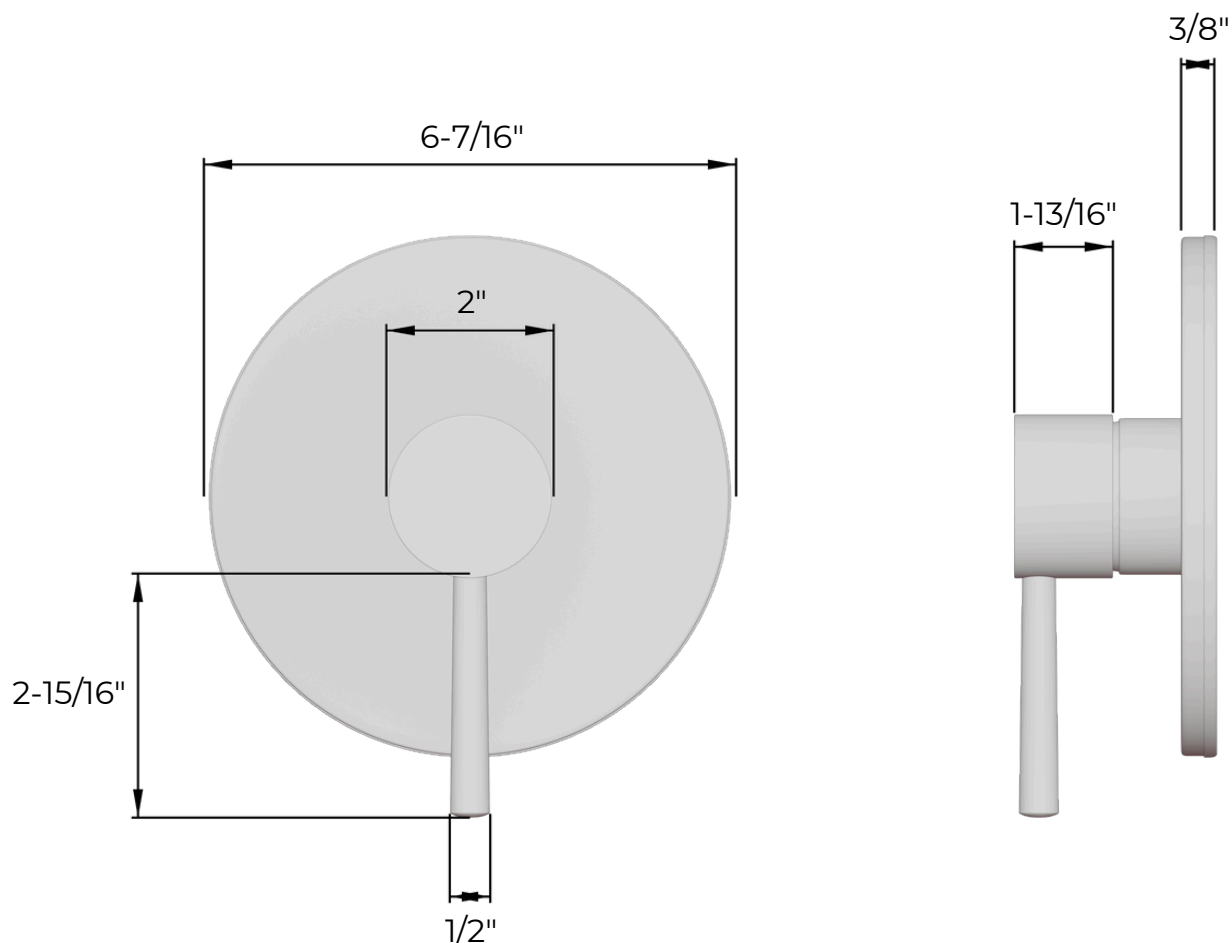

TS263

artos®

Round 2-Way Pressure Balance Shower Trim Kit with Multifunction Shower Head and Hand Held Shower on Slide Bar with Separate Water Outlet

PRODUCT DIMENSIONS

PRODUCT SKU

F980TK