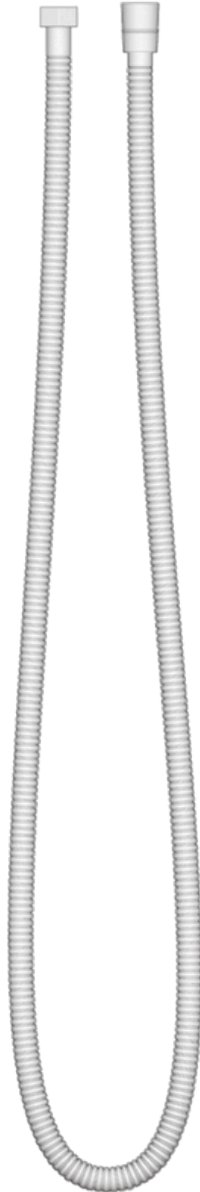

TS263

artos®

Round 2-Way Pressure Balance Shower Trim Kit
with Multifunction Shower Head and Hand Held
Shower on Slide Bar with Separate Water Outlet

PRODUCT DIMENSIONS

PRODUCT SKU

F902-8

METAL SHOWER HOSE

1/2" FEMALE CONNECTIONS
60" IN LENGTH