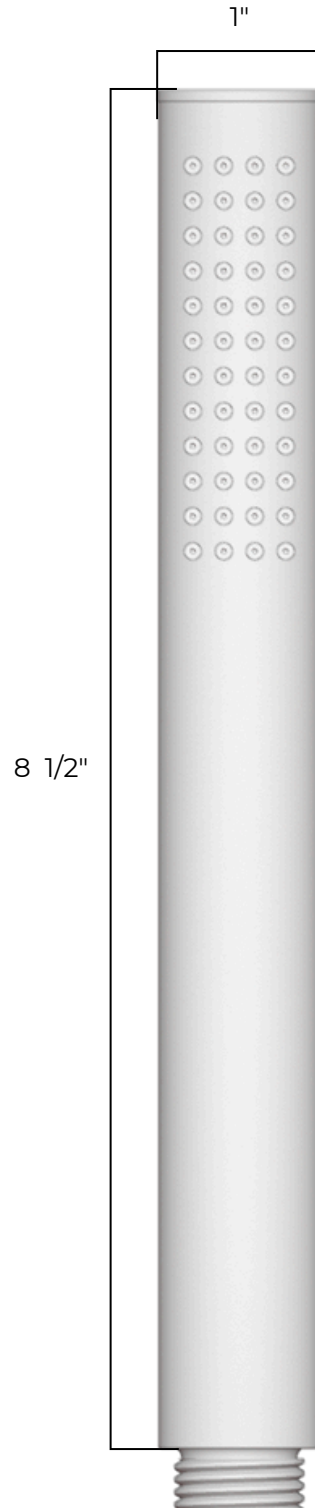

TS263

artos®

Round 2-Way Pressure Balance Shower Trim Kit with Multifunction Shower Head and Hand Held Shower on Slide Bar with Separate Water Outlet

PRODUCT DIMENSIONS

PRODUCT SKU

F901-3