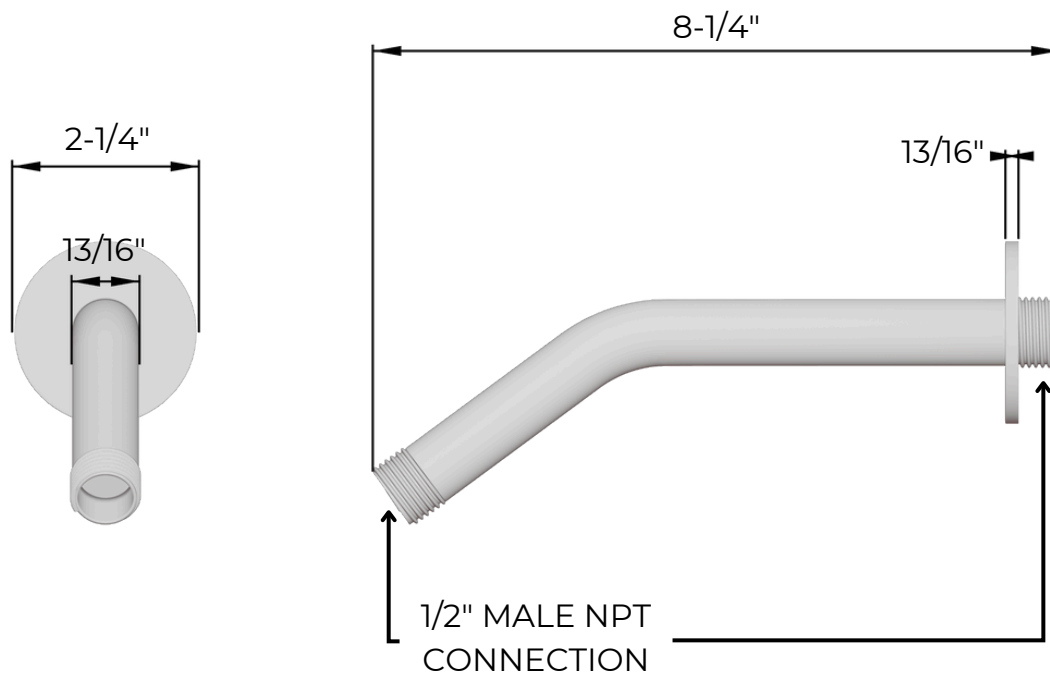

TS263

artos®

Round 2-Way Pressure Balance Shower Trim Kit
with Multifunction Shower Head and Hand Held
Shower on Slide Bar with Separate Water Outlet

PRODUCT DIMENSIONS

PRODUCT SKU

F902-11