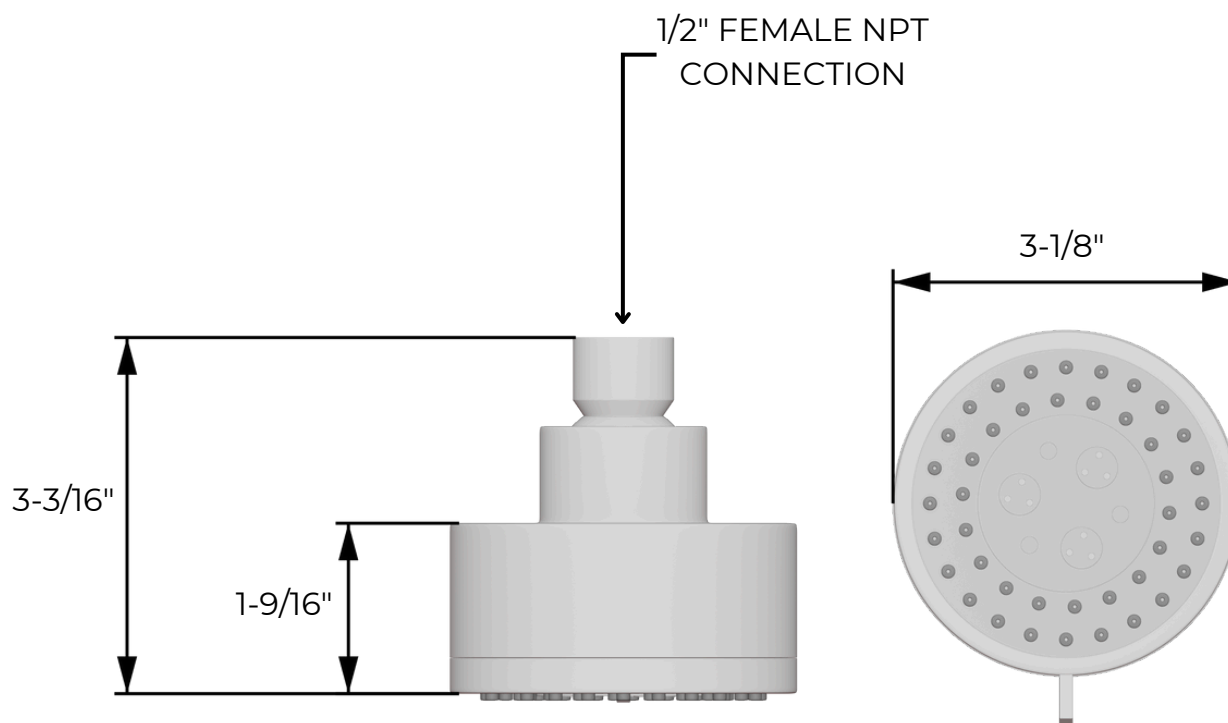

TS263

artos®

Round 2-Way Pressure Balance Shower Trim Kit with Multifunction Shower Head and Hand Held Shower on Slide Bar with Separate Water Outlet

PRODUCT DIMENSIONS

PRODUCT SKU

F902-26