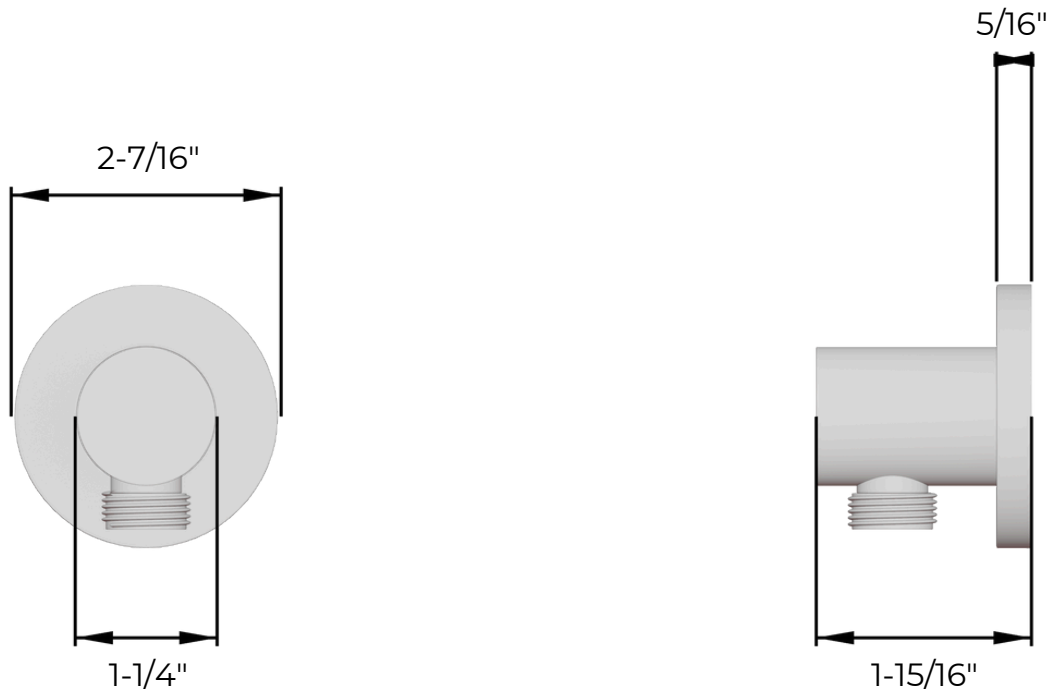

artos®

Round 2-Way Pressure Balance Shower Trim Kit
with Rain Shower Head and Hand Held Shower on
Slide Bar with Separate Water Outlet

PRODUCT DIMENSIONS

PRODUCT SKU

F907-90

TS253

artos®

Round 2-Way Pressure Balance Shower Trim Kit
with Rain Shower Head and Hand Held Shower on
Slide Bar with Separate Water Outlet

PRODUCT DIMENSIONS

PRODUCT SKU

F902-41

TS253

artos®

Round 2-Way Pressure Balance Shower Trim Kit
with Rain Shower Head and Hand Held Shower on
Slide Bar with Separate Water Outlet

PRODUCT DIMENSIONS

PRODUCT SKU