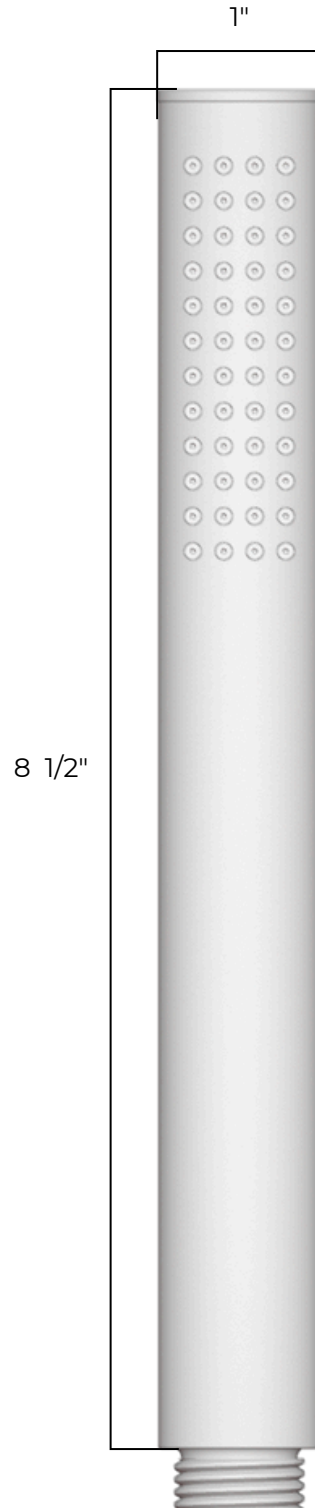

TS253

artos®

Round 2-Way Pressure Balance Shower Trim Kit
with Rain Shower Head and Hand Held Shower on
Slide Bar with Separate Water Outlet

PRODUCT DIMENSIONS

PRODUCT SKU

F901-3