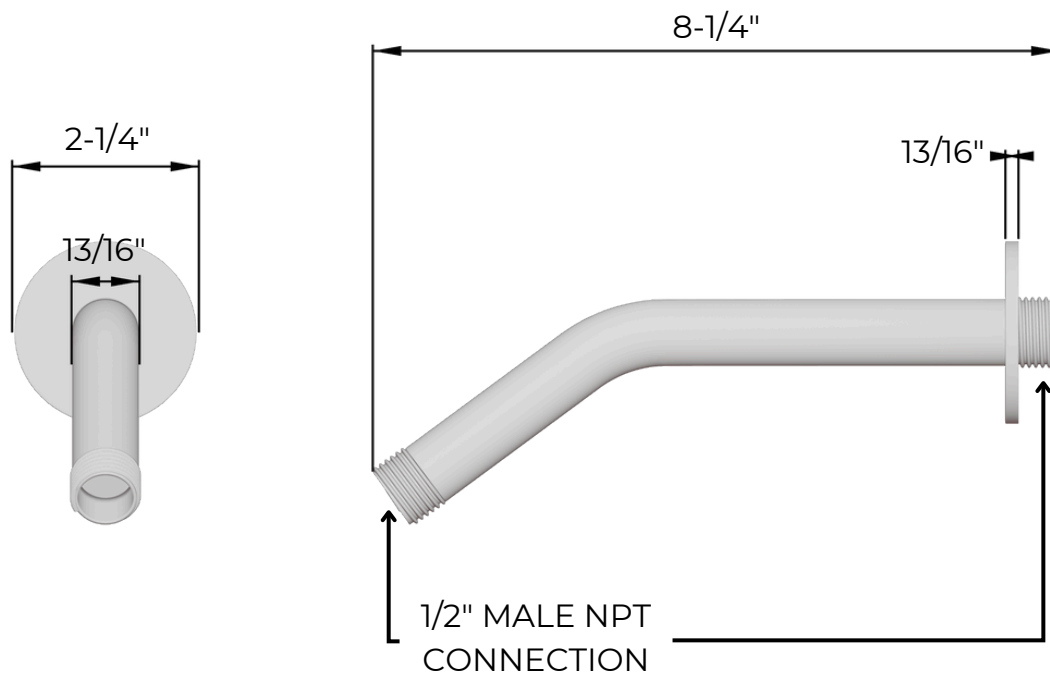

TS253

artos®

Round 2-Way Pressure Balance Shower Trim Kit with Rain Shower Head and Hand Held Shower on Slide Bar with Separate Water Outlet

OPERATING SPECIFICATIONS

INCLUDES

Showerhead & Arm
Valve Trim
Non-Integrated Slidebar & Handheld Shower

PRODUCT DIMENSIONS

PRODUCT SKU

F980TK

TS253

artos®

Round 2-Way Pressure Balance Shower Trim Kit
with Rain Shower Head and Hand Held Shower on
Slide Bar with Separate Water Outlet

PRODUCT DIMENSIONS

PRODUCT SKU

F902-11

TS253

artos®

Round 2-Way Pressure Balance Shower Trim Kit
with Rain Shower Head and Hand Held Shower on
Slide Bar with Separate Water Outlet

PRODUCT DIMENSIONS

PRODUCT SKU

F901-21

TS253

artos®

Round 2-Way Pressure Balance Shower Trim Kit
with Rain Shower Head and Hand Held Shower on
Slide Bar with Separate Water Outlet

PRODUCT DIMENSIONS

PRODUCT SKU

F907-90

TS253

artos®

Round 2-Way Pressure Balance Shower Trim Kit
with Rain Shower Head and Hand Held Shower on
Slide Bar with Separate Water Outlet