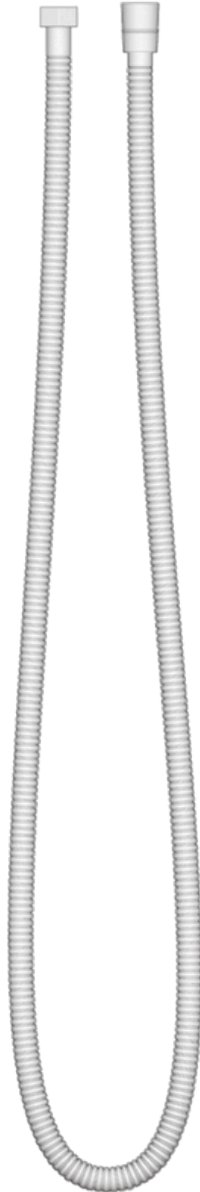

TS253

artos®

Round 2-Way Pressure Balance Shower Trim Kit with Rain Shower Head and Hand Held Shower on Slide Bar with Separate Water Outlet

OPERATING SPECIFICATIONS

INCLUDES

Showerhead & Arm
Valve Trim
Non-Integrated Slidebar & Handheld Shower

PRODUCT DIMENSIONS

PRODUCT SKU

F902-41

TS253

artos®

Round 2-Way Pressure Balance Shower Trim Kit
with Rain Shower Head and Hand Held Shower on
Slide Bar with Separate Water Outlet

PRODUCT DIMENSIONS

PRODUCT SKU

F901-3

TS253

artos®

Round 2-Way Pressure Balance Shower Trim Kit
with Rain Shower Head and Hand Held Shower on
Slide Bar with Separate Water Outlet

PRODUCT DIMENSIONS

PRODUCT SKU

F902-8

METAL SHOWER HOSE

1/2" FEMALE CONNECTIONS
60" IN LENGTH