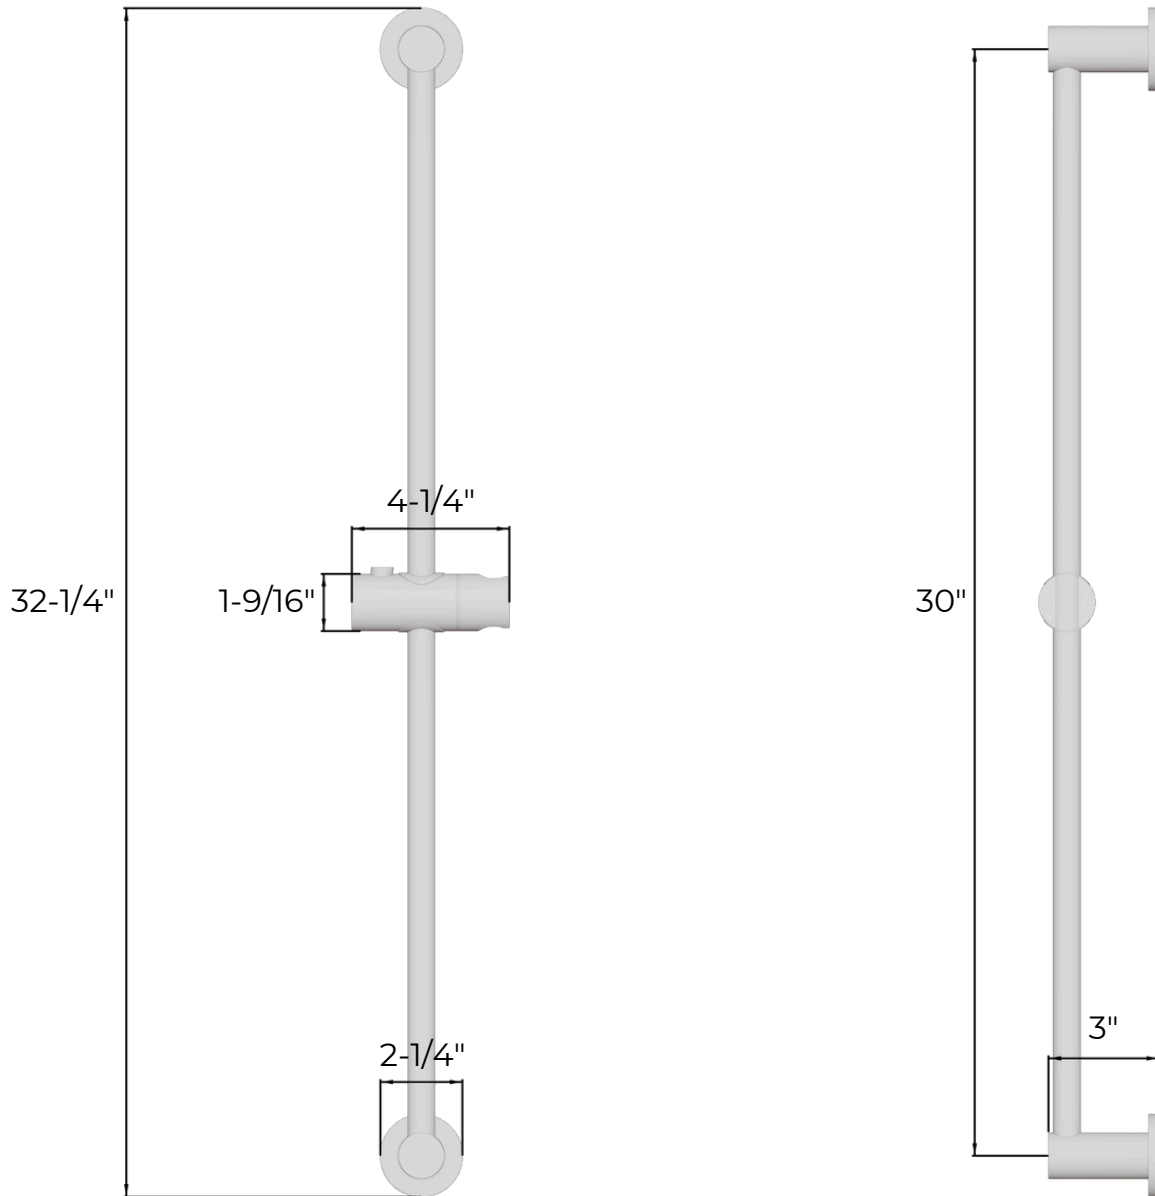

PRODUCT DIMENSIONS

PRODUCT SKU

F980TK

TS253

artos®

Round 2-Way Pressure Balance Shower Trim Kit
with Rain Shower Head and Hand Held Shower on
Slide Bar with Separate Water Outlet

PRODUCT DIMENSIONS

PRODUCT SKU

F902-11

TS253

artos®

Round 2-Way Pressure Balance Shower Trim Kit
with Rain Shower Head and Hand Held Shower on
Slide Bar with Separate Water Outlet

PRODUCT DIMENSIONS

PRODUCT SKU

F901-21

TS253

artos®

Round 2-Way Pressure Balance Shower Trim Kit
with Rain Shower Head and Hand Held Shower on
Slide Bar with Separate Water Outlet

PRODUCT DIMENSIONS

PRODUCT SKU

F907-90

TS253

artos®

Round 2-Way Pressure Balance Shower Trim Kit
with Rain Shower Head and Hand Held Shower on
Slide Bar with Separate Water Outlet

1/2" FEMALE CONNECTIONS
60" IN LENGTH