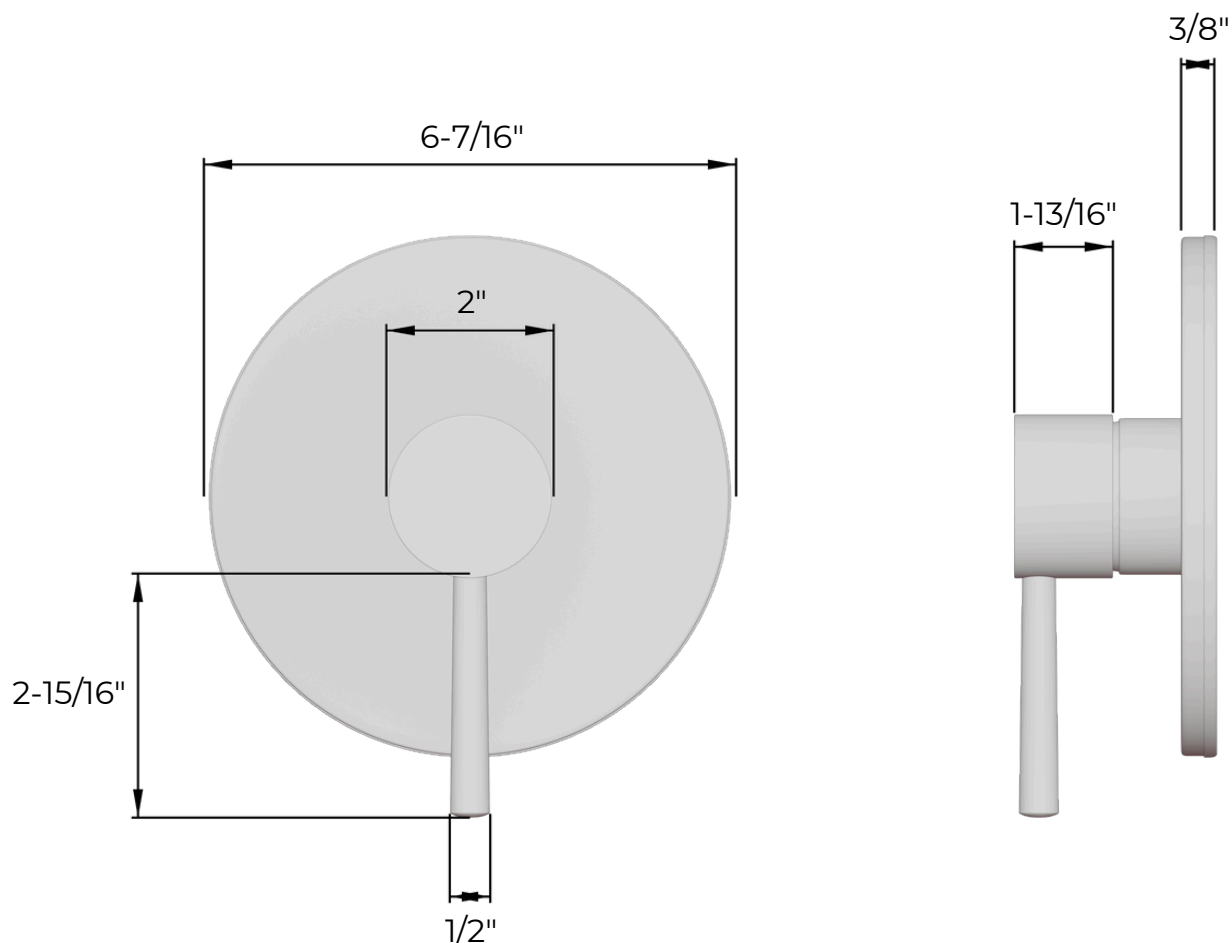

STANDARDS

ASSE 1016-2011 | ASME_A112.1016-2011 |
CSA B125:16-11

TS253

artos®

Round 2-Way Pressure Balance Shower Trim Kit
with Rain Shower Head and Hand Held Shower on
Slide Bar with Separate Water Outlet

PRODUCT DIMENSIONS

PRODUCT SKU

F980TK

TS253

artos®

Round 2-Way Pressure Balance Shower Trim Kit
with Rain Shower Head and Hand Held Shower on
Slide Bar with Separate Water Outlet

PRODUCT DIMENSIONS

PRODUCT SKU