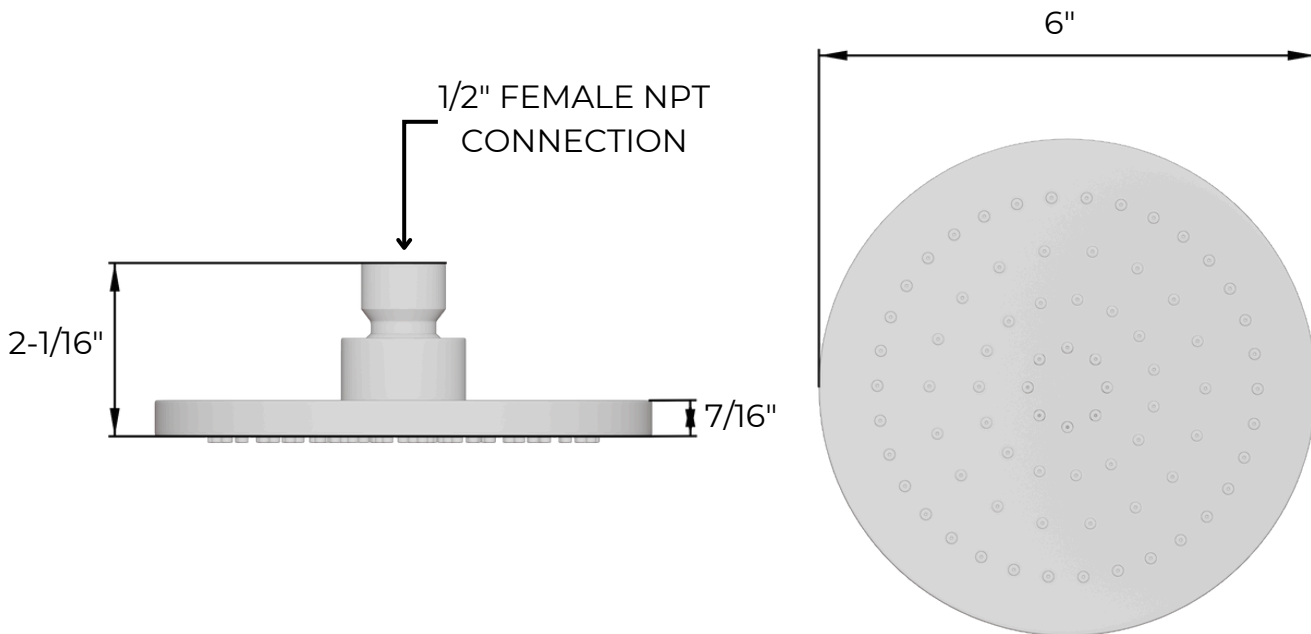

F902-11

TS253

artos®

Round 2-Way Pressure Balance Shower Trim Kit
with Rain Shower Head and Hand Held Shower on
Slide Bar with Separate Water Outlet

PRODUCT DIMENSIONS

PRODUCT SKU

F901-21

TS253