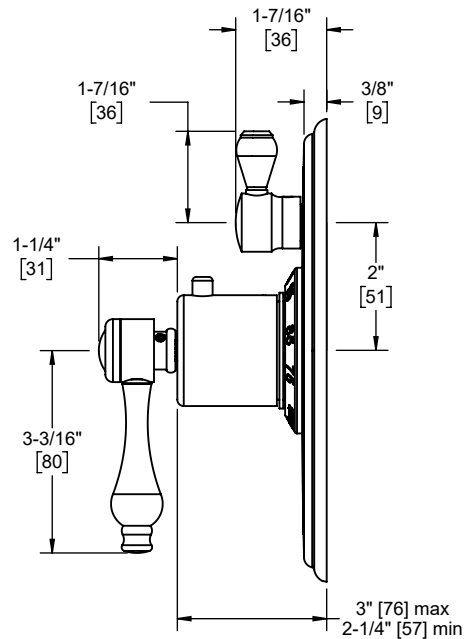

Codes/Standards Applicable

Product meets or exceeds the following:

- ASME A112.18.1/CSA B125.1
- ASSE 1016
- ADA compliant (with lever handles)

TO-TH1L-61
TO-TH1L-61XD

TO-TH1L-61 shown

TO-TH1L-61 front view

TO-TH1L-61 side view

TO-TH1L-61XD front view

TO-TH1L-61XD side view

Specifications subject to change without notice

Dimensions are inches, rounded to 1/16"
[Dimensions in brackets are mm, rounded to 1mm]