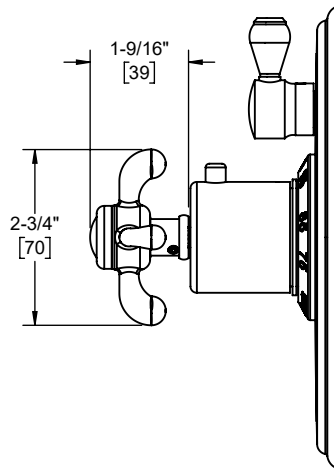

Codes/Standards Applicable

Product meets or exceeds the following:

- ASME A112.18.1/CSA B125.1
- ASSE 1016
- ADA compliant (with lever handles)

TO-TH1L-61
TO-TH1L-61XD

TO-TH1L-61 shown

TO-TH1L-61 front view

TO-TH1L-61 side view

TO-TH1L-61XD front view

TO-TH1L-61XD side view

Specifications subject to change without notice

Dimensions are inches, rounded to 1/16"
[Dimensions in brackets are mm, rounded to 1mm]