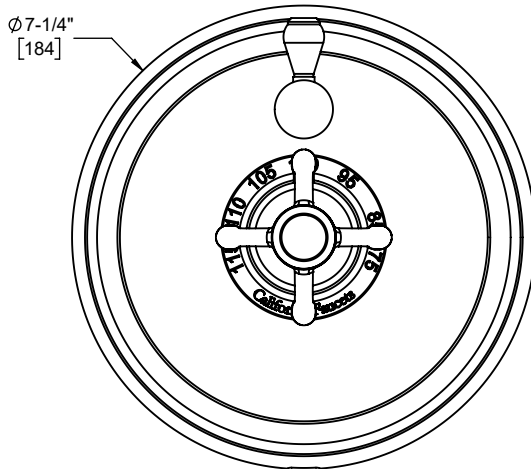

California Faucets®

Salinas™

Styletherm® Trim Only W/ Single Volume Control

Features

- Available in 27 finishes including 12 PVD finishes
- All brass construction
- 100° F safety stop button with manual override
- Single integral volume control
- Engraved brass temperature ring

Codes/Standards Applicable

Product meets or exceeds the following:

- ASME A112.18.1/CSA B125.1
- ASSE 1016
- ADA compliant (with lever handles)

TO-TH1L-61
TO-TH1L-61XD

TO-TH1L-61 shown

TO-TH1L-61 front view

TO-TH1L-61 side view

TO-TH1L-61XD front view

TO-TH1L-61XD side view

Specifications subject to change without notice

Dimensions are inches, rounded to 1/16"
[Dimensions in brackets are mm, rounded to 1mm]