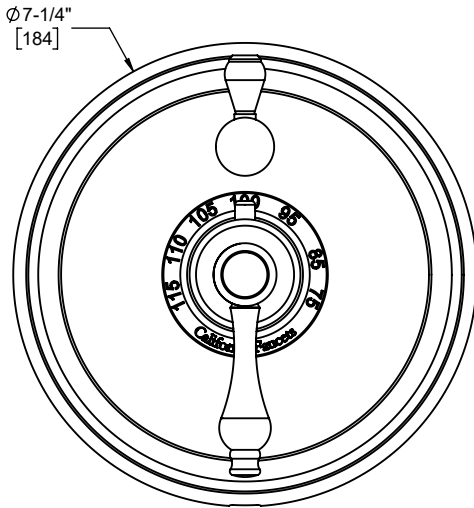

California Faucets®

Salinas™

Styletherm® Trim Only W/ Single Volume Control

Features

- Available in 27 finishes including 12 PVD finishes
- All brass construction
- 100° F safety stop button with manual override
- Single integral volume control
- Engraved brass temperature ring

Codes/Standards Applicable

Product meets or exceeds the following:

- ASME A112.18.1/CSA B125.1
- ASSE 1016
- ADA compliant (with lever handles)

TO-TH1L-61
TO-TH1L-61XD

TO-TH1L-61 shown

TO-TH1L-61 front view

TO-TH1L-61 side view

TO-TH1L-61XD front view

TO-TH1L-61XD side view

Specifications subject to change without notice

Dimensions are inches, rounded to 1/16"
[Dimensions in brackets are mm, rounded to 1mm]