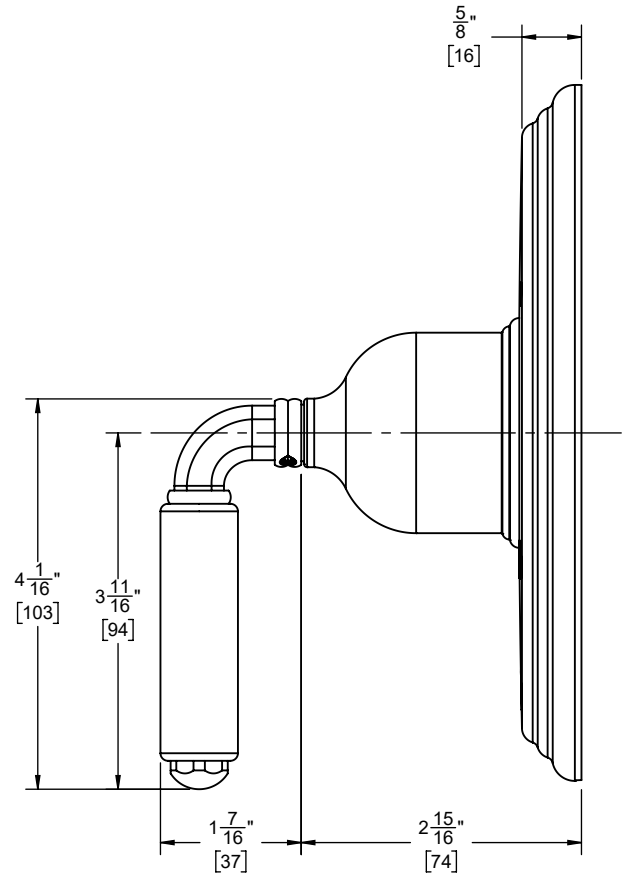

California Faucets®

**Del Mar™**

Pressure Balance Trim Only

**Features**

- 25+ artisan finishes including 10+ PVD finishes
- All brass construction
- For shower only
- For tub/shower, requires diverter tub spout
- Screwless faceplate

**Codes/Standards Applicable**

Product meets or exceeds the following:

- ASME A112.18.1/CSA B125.1
- ASSE 1016
- ADA compliant [IF APPLICABLE]

TO-PBL-60 shown

TO-PBL-60  
TO-PBL-60-XX  
TO-PBL-60X

-XX	Insert Styles
ADC	Black Powdercoat
RD	Red Powdercoat
WP	White Porcelain
PP	Pink Porcelain
OP	Orange Porcelain
YP	Yellow Porcelain
BP	Blue Porcelain

Specifications subject to change without notice

Dimensions are inches, rounded to 1/16"  
[Dimensions in brackets are mm, rounded to 1mm]