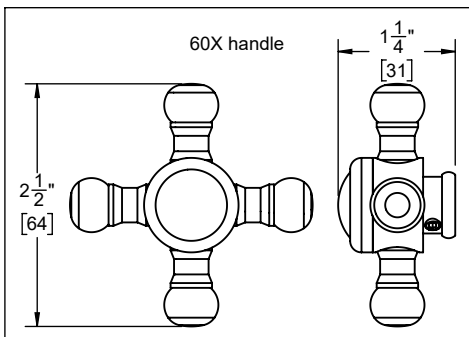

California Faucets®

**Del Mar™**

Pressure Balance Trim Only

**Features**

- 25+ artisan finishes including 10+ PVD finishes
- All brass construction
- For shower only
- For tub/shower, requires diverter tub spout
- Screwless faceplate

Specifications subject to change without notice

Dimensions are inches, rounded to 1/16"  
[Dimensions in brackets are mm, rounded to 1mm]