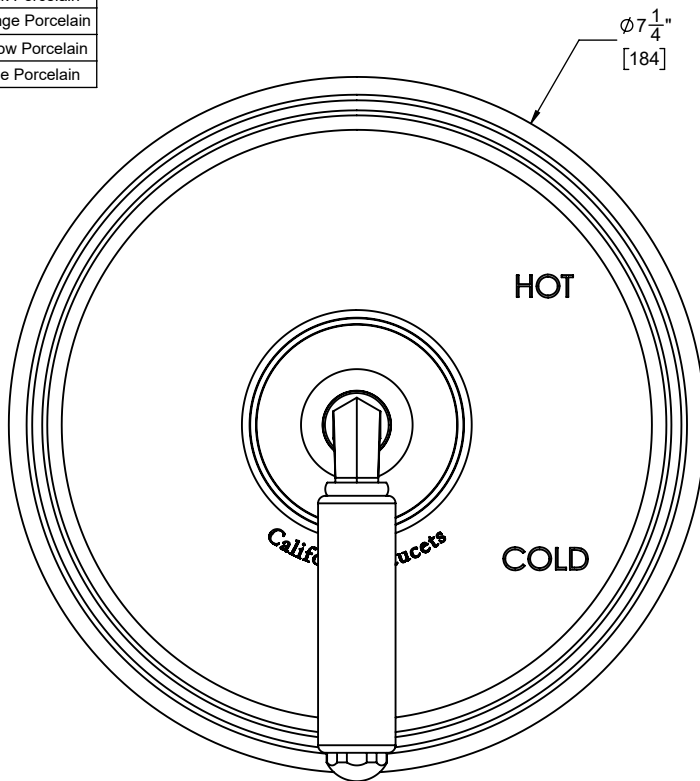

California Faucets®

**Del Mar™**

Pressure Balance Trim Only

**Features**

- 25+ artisan finishes including 10+ PVD finishes
- All brass construction
- For shower only
- For tub/shower, requires diverter tub spout
- Screwless faceplate

**Codes/Standards Applicable**

Product meets or exceeds the following:

- ASME A112.18.1/CSA B125.1
- ASSE 1016
- ADA compliant [IF APPLICABLE]

TO-PBL-60 shown

TO-PBL-60  
TO-PBL-60-XX  
TO-PBL-60X

-XX	Insert Styles
ADC	Black Powdercoat
RD	Red Powdercoat
WP	White Porcelain
PP	Pink Porcelain
OP	Orange Porcelain
YP	Yellow Porcelain
BP	Blue Porcelain

Specifications subject to change without notice

Dimensions are inches, rounded to 1/16"  
[Dimensions in brackets are mm, rounded to 1mm]