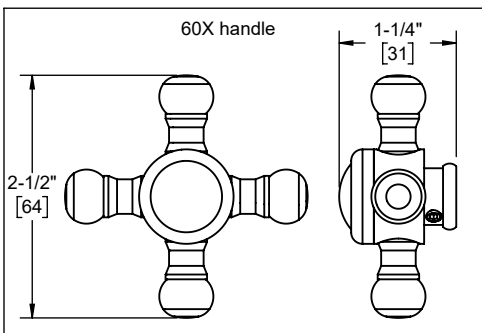

California Faucets®

Del Mar™

Dual Pressure Balance Trim Only

Features

- 25+ artisan finishes including 10+ PVD finishes
- All brass construction
- Control two independent outlet devices (e.g. tub/shower or shower/handshower)
- Single-handle with markings for dual outlets
- Screwless faceplate

Specifications subject to change without notice

Dimensions are inches, rounded to 1/16"
[Dimensions in brackets are mm, rounded to 1mm]