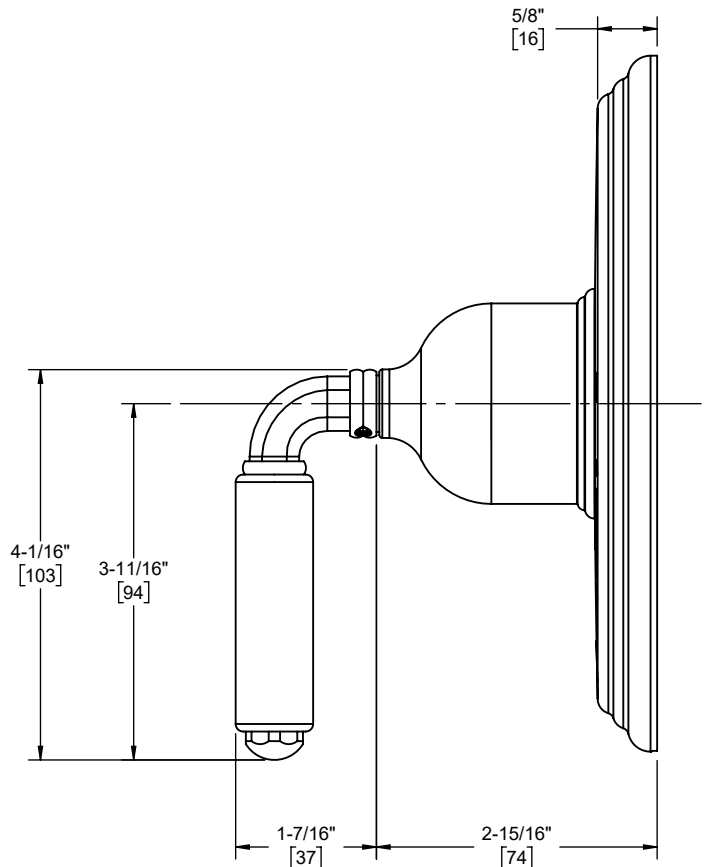

California Faucets®

Del Mar™

Dual Pressure Balance Trim Only

Features

- 25+ artisan finishes including 10+ PVD finishes
- All brass construction
- Control two independent outlet devices (e.g. tub/shower or shower/handshower)
- Single-handle with markings for dual outlets
- Screwless faceplate

Codes/Standards Applicable

Product meets or exceeds the following:

- ASME A112.18.1/CSA B125.1
- ASSE 1016
- ADA compliant [IF APPLICABLE]

TO-PB2L-60
TO-PB2L-60-XX
TO-PB2L-60X

TO-PB2L-60 shown

-XX	Insert Styles
ADC	Black Powdercoat
RD	Red Powdercoat
WP	White Porcelain
PP	Pink Porcelain
OP	Orange Porcelain
YP	Yellow Porcelain
BP	Blue Porcelain

Specifications subject to change without notice

Dimensions are inches, rounded to 1/16"
[Dimensions in brackets are mm, rounded to 1mm]