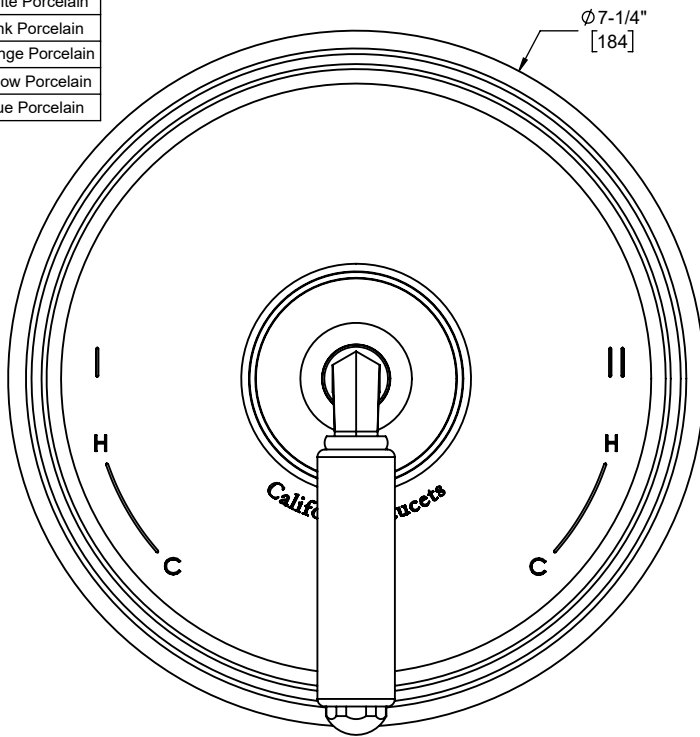

California Faucets®

Del Mar™

Dual Pressure Balance Trim Only

Features

- 25+ artisan finishes including 10+ PVD finishes
- All brass construction
- Control two independent outlet devices (e.g. tub/shower or shower/handshower)
- Single-handle with markings for dual outlets
- Screwless faceplate

Codes/Standards Applicable

Product meets or exceeds the following:

- ASME A112.18.1/CSA B125.1
- ASSE 1016
- ADA compliant [IF APPLICABLE]

TO-PB2L-60
TO-PB2L-60-XX
TO-PB2L-60X

TO-PB2L-60 shown

-XX	Insert Styles
ADC	Black Powdercoat
RD	Red Powdercoat
WP	White Porcelain
PP	Pink Porcelain
OP	Orange Porcelain
YP	Yellow Porcelain
BP	Blue Porcelain

Specifications subject to change without notice

Dimensions are inches, rounded to 1/16"
[Dimensions in brackets are mm, rounded to 1mm]