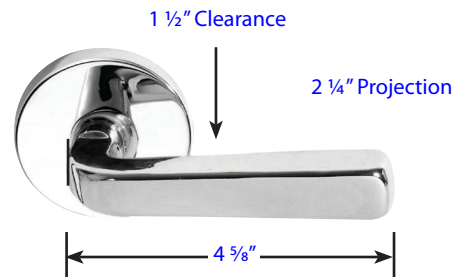

**Mercury (MC)**  
with Square Rosette

**Myles (MYL)**  
with Modern Rosette

**Poseidon (POS)**  
with Square Rosette

**Sion (SIO)**  
with Disk Rosette

**Spencer (SPN)**  
with Urban Modern Rosette

**Stuttgart (STU)**  
with Disk Rosette

See page 7 for rosette specification.

Door Thickness Specifications

- Standard Door Thickness: 1 1/4" - 2"
- Standard Components:
- Privacy Pin (for privacy sets)
- Inside Passage Half Spindle
- 1 1/2" Rosette Screws
- Full-Lip Strike Plate

- **Extended** Door Thickness: 2" - 2 1/2"
- Extended Components:
- Privacy Pin w/ Extension (for privacy sets)
- Long Inside Passage Half Spindle
- 2" Rosette Screws
- Extended Full-Lip Strike Plate

- **Extended** Door Thickness: 2 1/2" - 3"
- Extended Components:
- Privacy Pin w/ Extension (for privacy sets)
- Extra Long Inside Passage Half Spindle
- 2 1/2" Rosette Screws
- Extended Full-Lip Strike Plate