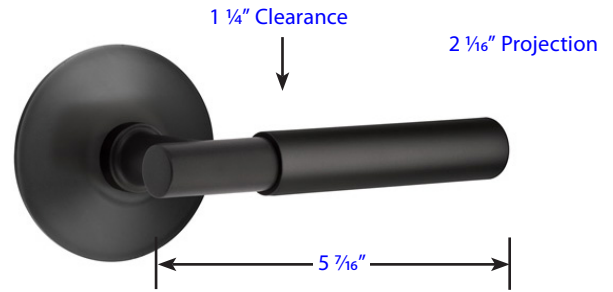

**Mercury (MC)**  
with Square Rosette

**Myles (MYL)**  
with Modern Rosette

**Poseidon (POS)**  
with Square Rosette

**Sion (SIO)**  
with Disk Rosette

**Spencer (SPN)**  
with Urban Modern Rosette

**Stuttgart (STU)**  
with Disk Rosette

See page 7 for rosette specification.

Door Thickness Specifications

- Standard Door Thickness: 1 1/4" - 2"
- Standard Components:
- Privacy Pin (for privacy sets)
- Inside Passage Half Spindle
- 1 1/2" Rosette Screws
- Full-Lip Strike Plate

- **Extended** Door Thickness: 2" - 2 1/2"
- Extended Components:
- Privacy Pin w/ Extension (for privacy sets)
- Long Inside Passage Half Spindle
- 2" Rosette Screws
- Extended Full-Lip Strike Plate

- **Extended** Door Thickness: 2 1/2" - 3"
- Extended Components:
- Privacy Pin w/ Extension (for privacy sets)
- Extra Long Inside Passage Half Spindle
- 2 1/2" Rosette Screws
- Extended Full-Lip Strike Plate