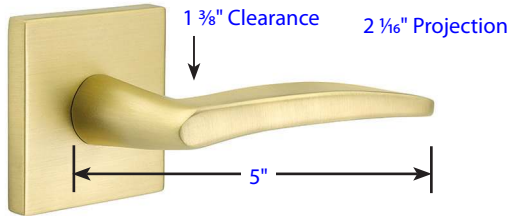

**Mercury (MC)**  
with Square Rosette

**Myles (MYL)**  
with Modern Rosette

**Poseidon (POS)**  
with Square Rosette

**Sion (SIO)**  
with Disk Rosette

**Spencer (SPN)**  
with Urban Modern Rosette

**Stuttgart (STU)**  
with Disk Rosette

See page 7 for rosette specification.

Door Thickness Specifications

- Standard Door Thickness: 1 1/4" - 2"
- Standard Components:
- Privacy Pin (for privacy sets)
- Inside Passage Half Spindle
- 1 1/2" Rosette Screws
- Full-Lip Strike Plate

- **Extended** Door Thickness: 2" - 2 1/2"
- Extended Components:
- Privacy Pin w/ Extension (for privacy sets)
- Long Inside Passage Half Spindle
- 2" Rosette Screws
- Extended Full-Lip Strike Plate

- **Extended** Door Thickness: 2 1/2" - 3"
- Extended Components:
- Privacy Pin w/ Extension (for privacy sets)
- Extra Long Inside Passage Half Spindle
- 2 1/2" Rosette Screws
- Extended Full-Lip Strike Plate