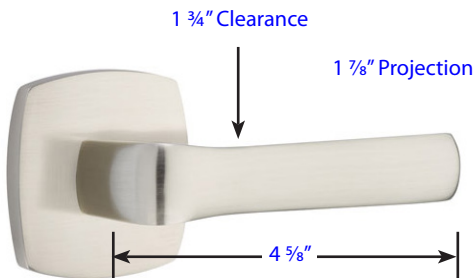

**Mercury (MC)**  
with Square Rosette

**Myles (MYL)**  
with Modern Rosette

**Poseidon (POS)**  
with Square Rosette

**Sion (SIO)**  
with Disk Rosette

**Spencer (SPN)**  
with Urban Modern Rosette

**Stuttgart (STU)**  
with Disk Rosette

See page 7 for rosette specification.

Door Thickness Specifications

- Standard Door Thickness: 1 1/4" - 2"
- Standard Components:
- Privacy Pin (for privacy sets)
- Inside Passage Half Spindle
- 1 1/2" Rosette Screws
- Full-Lip Strike Plate

- **Extended** Door Thickness: 2" - 2 1/2"
- Extended Components:
- Privacy Pin w/ Extension (for privacy sets)
- Long Inside Passage Half Spindle
- 2" Rosette Screws
- Extended Full-Lip Strike Plate

- **Extended** Door Thickness: 2 1/2" - 3"
- Extended Components:
- Privacy Pin w/ Extension (for privacy sets)
- Extra Long Inside Passage Half Spindle
- 2 1/2" Rosette Screws
- Extended Full-Lip Strike Plate