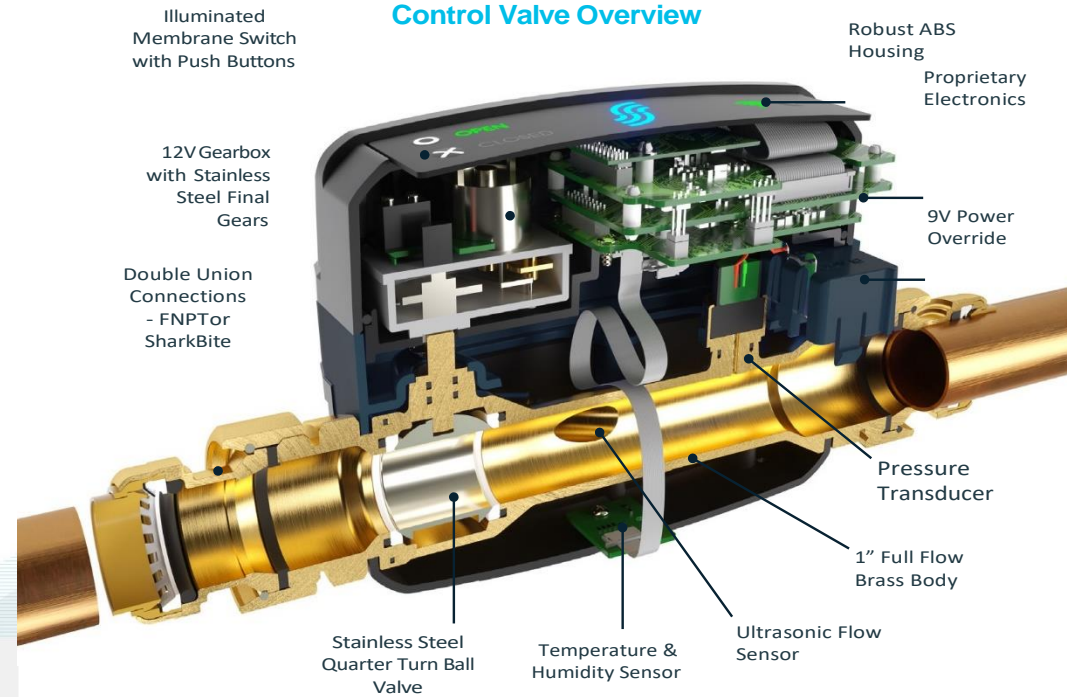

Keep Leaks on Lockdown.

StreamLabswater.com

24/7 Leak Protection with Automatic Shut-Off Functionality

Always stay one step ahead of leaks. The StreamLabs® Control valve features patented ultrasonic technology for real-time water monitoring, smart leak detection, and automatic shut-off to stop leaks in their tracks. Just one StreamLabs® Control will protect your entire home from costly water damage and provide you with complete control from anywhere through our free app. 100% water leak protection, always, in all ways.

StreamLabs Detects:

StreamLabs® Control Valve Overview

Illuminated
Membrane Switch
with Push Buttons

12V Gearbox
with Stainless
Steel Final
Gears

Double Union
Connections
- FNPT or
SharkBite

Robust ABS
Housing
Proprietary
Electronics

9V Power
Override

Pressure
Transducer
1" Full Flow
Brass Body

Stainless Steel
Quarter Turn Ball
Valve

Temperature &
Humidity Sensor

Ultrasonic Flow
Sensor

Available Connections

Connection Type	Sizes		
SharkBite	3/4"	1"	1-1/4"
FNPT	3/4"	1"	1-1/4"

Installation Requirements

- Main water supply line access*
- Standard Power Outlet, 110/220VAC outlet – 12VDC transformer included with 10ft. cord**
- Smartphone or tablet required (iOS & Android Compatible)
- Wi-Fi Connection
- Step-by-step Streamlabs® app guided installation