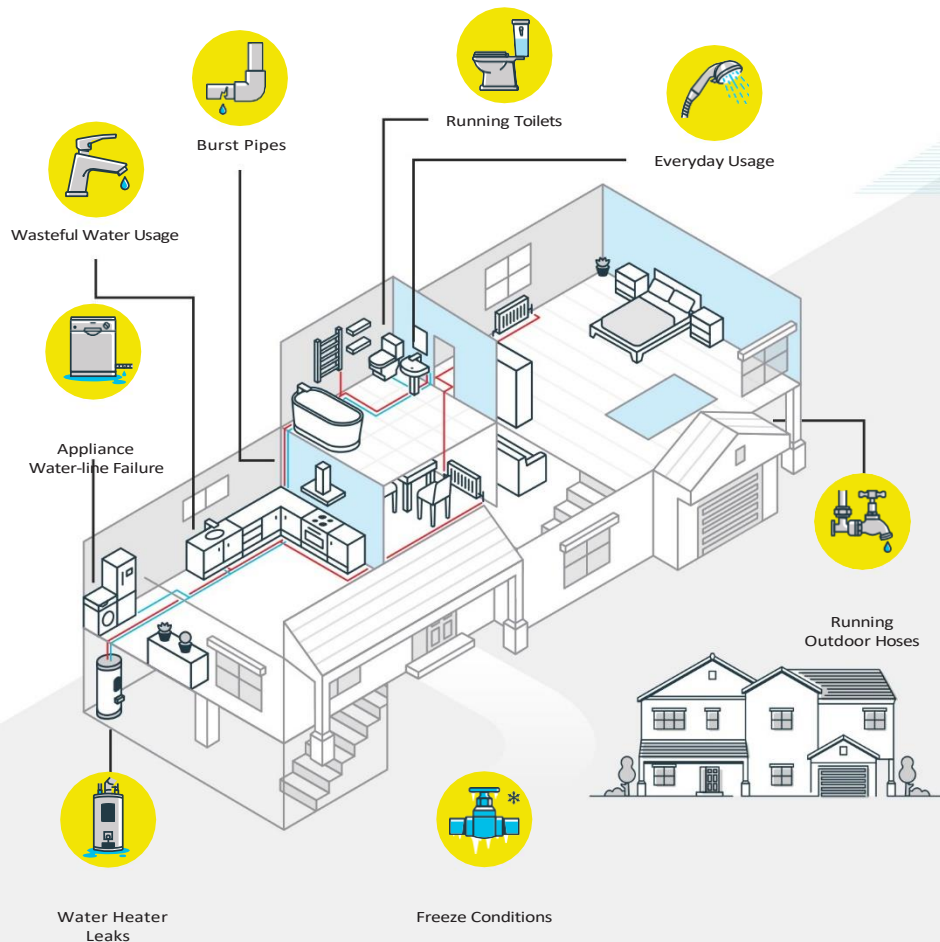

24/7 Leak Protection with Automatic Shut-Off Functionality

Always stay one step ahead of leaks. The StreamLabs® Control valve features patented ultrasonic technology for real-time water monitoring, smart leak detection, and automatic shut-off to stop leaks in their tracks. Just one StreamLabs® Control will protect your entire home from costly water damage and provide you with complete control from anywhere through our free app. 100% water leak protection, always, in all ways.

StreamLabs Detects: