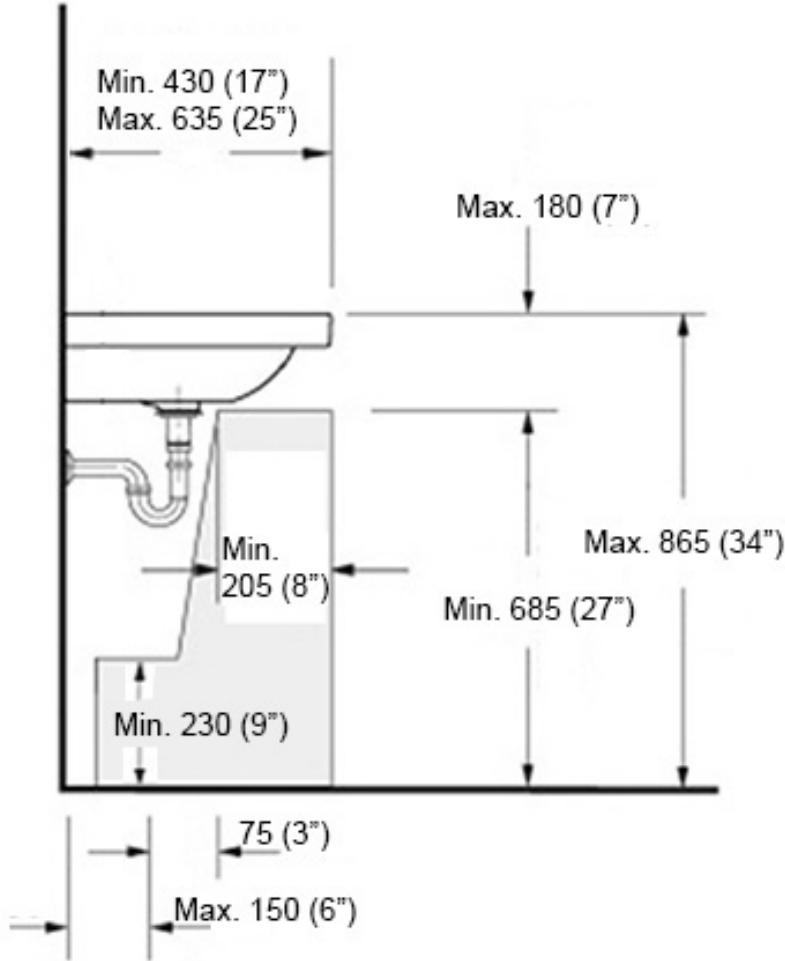

Dimensions Metric

1 inch = 2.54 cm

1 inch = 25.4 mm

WS®
BATH
COLLECTIONS

1051 Lea Drive - Collegeville, PA 19426
Tel. 215 513 9400 - Fax 610 831 0215

www.ws bathcollections.com - info@ws bathcollections.com

Dimensions Metric

1 inch = 2.54 cm

1 inch = 25.4 mm

WS®
BATH
COLLECTIONS

1051 Lea Drive - Collegeville, PA 19426
Tel. 215 513 9400 - Fax 610 831 0215

www.wsbatchcollections.com - info@wsbatchcollections.com

Silicone (optional)

Collection
Unlimited

Model |
Unlimited 70

Dimensions Metric
1 inch = 2.54 cm
1 inch = 25.4 mm

WS[®]
BATH
COLLECTIONS

1051 Lea Drive - Collegeville, PA 19426
Tel. 215 513 9400 - Fax 610 831 0215
www.ws bathcollections.com - info@ws bathcollections.com

Recommended ADA Installation

Note: ADA Compliant when installed in accordance with ADA guidelines

<p>Collection Recommended ADA Installation</p>	<p>Model ADA Bathroom Sinks</p>	<p>Dimensions Metric <i>1 inch = 2.54 cm</i> <i>1 inch = 25.4 mm</i></p>	<p>WS[®] BATH COLLECTIONS 1051 Lea Drive - Collegeville, PA 19426 Tel. 215 513 9400 - Fax 610 831 0215 www.wsbatchcollections.com - info@wsbatchcollections.com</p>
---	--	--	--