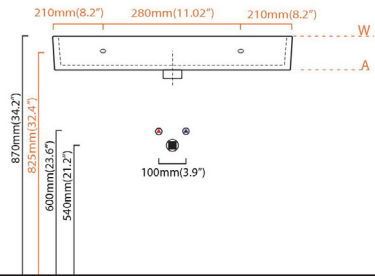

Dimensions Metric

1 inch = 2.54 cm

1 inch = 25.4 mm

WS®
BATH
COLLECTIONS

1051 Lea Drive - Collegeville, PA 19426
Tel. 215 513 9400 - Fax 610 831 0215

www.ws bathcollections.com - info@ws bathcollections.com

○ = smaltato perimetralmente
all glazed sides

■ = non smaltato dietro
unglazed behind

U = sottopiano
undercounter

I = incasso
inset

A = appoggio
freestanding

W = sospeso
wall hung

Collection |
Unlimited

Model |
Unlimited 70

Dimensions Metric

1 inch = 2.54 cm

1 inch = 25.4 mm

WS®
BATH
COLLECTIONS

1051 Lea Drive - Collegeville, PA 19426
Tel. 215 513 9400 - Fax 610 831 0215

www.wsbatchcollections.com - info@wsbatchcollections.com

Silicone (optional)

Collection
Unlimited

Model |
Unlimited 70

Dimensions Metric
1 inch = 2.54 cm
1 inch = 25.4 mm

WS[®]
BATH
COLLECTIONS

1051 Lea Drive - Collegeville, PA 19426
Tel. 215 513 9400 - Fax 610 831 0215
www.ws bathcollections.com - info@ws bathcollections.com