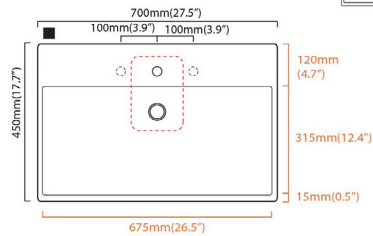

Dimensions Metric

1 inch = 2.54 cm

1 inch = 25.4 mm

WS®
BATH
COLLECTIONS

1051 Lea Drive - Collegeville, PA 19426
Tel. 215 513 9400 - Fax 610 831 0215

www.ws bathcollections.com - info@ws bathcollections.com

○ = smaltato perimetralmente
all glazed sides

■ = non smaltato dietro
unglazed behind

U = sottopiano
undercounter

I = incasso
inset

A = appoggio
freestanding

W = sospeso
wall hung

Collection |
Unlimited

Model |
Unlimited 70

Dimensions Metric

1 inch = 2.54 cm

1 inch = 25.4 mm

WS®
BATH
COLLECTIONS

1051 Lea Drive - Collegeville, PA 19426
Tel. 215 513 9400 - Fax 610 831 0215

www.wsbatchcollections.com - info@wsbatchcollections.com

Silicone (optional)

Collection
Unlimited

Model |
Unlimited 70

Dimensions Metric
1 inch = 2.54 cm
1 inch = 25.4 mm

WS[®]
BATH
COLLECTIONS

1051 Lea Drive - Collegeville, PA 19426
Tel. 215 513 9400 - Fax 610 831 0215
www.ws bathcollections.com - info@ws bathcollections.com