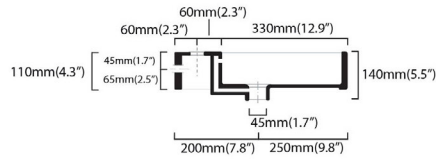

Dimensions Metric

1 inch = 2.54 cm

1 inch = 25.4 mm

WS®
BATH
COLLECTIONS

1051 Lea Drive - Collegeville, PA 19426
Tel. 215 513 9400 - Fax 610 831 0215

www.ws bathcollections.com - info@ws bathcollections.com

○ = smaltato perimetralmente
all glazed sides

■ = non smaltato dietro
unglazed behind

U = sottopiano
undercounter

I = incasso
inset

A = appoggio
freestanding

W = sospeso
wall hung

Collection |
Unlimited

Model |
Unlimited 70

Dimensions Metric

1 inch = 2.54 cm

1 inch = 25.4 mm

WS®
BATH
COLLECTIONS

1051 Lea Drive - Collegeville, PA 19426
Tel. 215 513 9400 - Fax 610 831 0215

www.wsbatchcollections.com - info@wsbatchcollections.com

Silicone (optional)

Collection
Unlimited

Model |
Unlimited 70

Dimensions Metric
1 inch = 2.54 cm
1 inch = 25.4 mm

WS[®]
BATH
COLLECTIONS

1051 Lea Drive - Collegeville, PA 19426
Tel. 215 513 9400 - Fax 610 831 0215
www.ws bathcollections.com - info@ws bathcollections.com