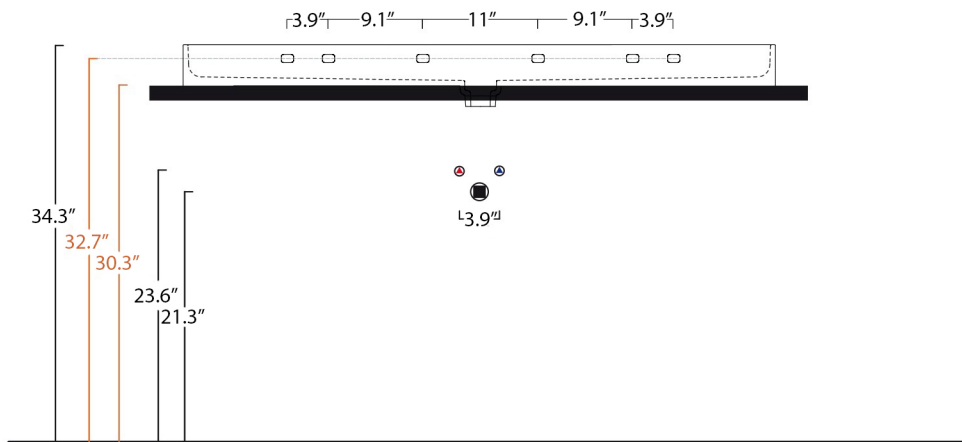

Related Items:

- WSBC 53991 | Push Waste Drain
- WSBC 53922 | Decorative Trap

Finishes:

 Ceramic White

SKU# | Options:

- Unit 120.00 | No Faucet Hole
- Unit 120.01 | Single Faucet Hole
- Unit 120.02 | Two Faucet Holes

* WS Bath Collections reserve the right to make revisions without notice to product specifications, dimensions, or information.

Collection Unit	Model Unit 120	Dimensions Metric <i>1 inch = 2.54 cm</i> <i>1 inch = 25.4 mm</i>	 1051 Lea Drive - Collegeville, PA 19426 Tel. 215 513 9400 - Fax 610 831 0215 www.ws bathcollections.com - info@ws bathcollections.com
-----------------------------	----------------------------	---	---

Collection
Unit

Model |
Unit 120

Dimensions Metric

1 inch = 2.54 cm
1 inch = 25.4 mm

WS[®]
BATH
COLLECTIONS

1051 Lea Drive - Collegeville, PA 19426
Tel. 215 513 9400 - Fax 610 831 0215

www.ws bathcollections.com - info@ws bathcollections.com

Silicone (optional)

Collection
Unit

Model |
Unit 120

Dimensions Metric

1 inch = 2.54 cm
1 inch = 25.4 mm

WS[®]
BATH
COLLECTIONS

1051 Lea Drive - Collegeville, PA 19426
Tel. 215 513 9400 - Fax 610 831 0215

www.ws bathcollections.com - info@ws bathcollections.com