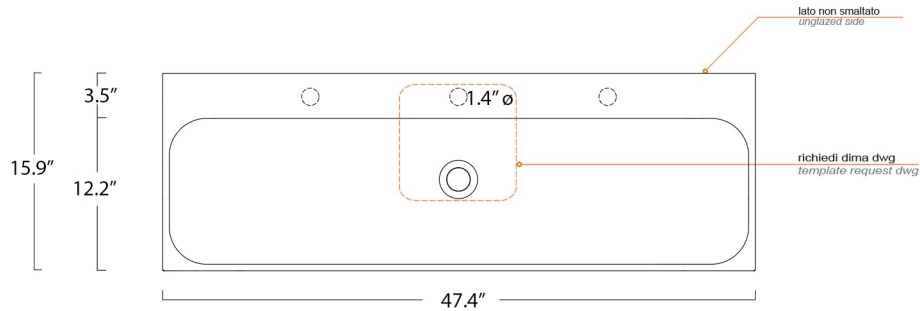

Unit 120

Features

- Bathroom Sink
- Made of Ceramic
- Ceramic White Finish
- With Hidden Overflow
- Wall Mount or Countertop (Vessel) Installation
- Available with One, Two, or No Faucet Hole
- Made in Italy

* WS Bath Collections reserve the right to make revisions without notice to product specifications, dimensions, or information.

Collection Unit	Model Unit 120	Dimensions Metric <i>1 inch = 2.54 cm</i> <i>1 inch = 25.4 mm</i>	 1051 Lea Drive - Collegeville, PA 19426 Tel. 215 513 9400 - Fax 610 831 0215 www.ws bathcollections.com - info@ws bathcollections.com
-----------------------------	----------------------------	---	---

Collection
Unit

Model |
Unit 120

Dimensions Metric

1 inch = 2.54 cm
1 inch = 25.4 mm

WS[®]
BATH
COLLECTIONS

1051 Lea Drive - Collegeville, PA 19426
Tel. 215 513 9400 - Fax 610 831 0215

www.ws bathcollections.com - info@ws bathcollections.com

Silicone (optional)

Collection
Unit

Model |
Unit 120

Dimensions Metric

1 inch = 2.54 cm
1 inch = 25.4 mm

WS[®]
BATH
COLLECTIONS

1051 Lea Drive - Collegeville, PA 19426
Tel. 215 513 9400 - Fax 610 831 0215

www.ws bathcollections.com - info@ws bathcollections.com