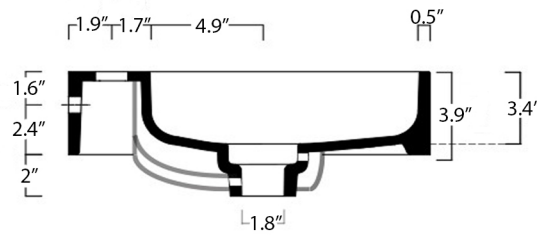

Unit 120

Features

- Bathroom Sink
- Made of Ceramic
- Ceramic White Finish
- With Hidden Overflow
- Wall Mount or Countertop (Vessel) Installation
- Available with One, Two, or No Faucet Hole
- Made in Italy

* WS Bath Collections reserve the right to make revisions without notice to product specifications, dimensions, or information.

Collection Unit	Model Unit 120	Dimensions Metric <i>1 inch = 2.54 cm</i> <i>1 inch = 25.4 mm</i>	 1051 Lea Drive - Collegeville, PA 19426 Tel. 215 513 9400 - Fax 610 831 0215 www.ws bathcollections.com - info@ws bathcollections.com
-----------------------------	----------------------------	---	---

Collection
Unit

Model |
Unit 120

Dimensions Metric

1 inch = 2.54 cm
1 inch = 25.4 mm

WS[®]
BATH
COLLECTIONS

1051 Lea Drive - Collegeville, PA 19426
Tel. 215 513 9400 - Fax 610 831 0215

www.ws bathcollections.com - info@ws bathcollections.com

Silicone (optional)

Collection
Unit

Model |
Unit 120

Dimensions Metric

1 inch = 2.54 cm
1 inch = 25.4 mm

WS[®]
BATH
COLLECTIONS

1051 Lea Drive - Collegeville, PA 19426
Tel. 215 513 9400 - Fax 610 831 0215

www.ws bathcollections.com - info@ws bathcollections.com