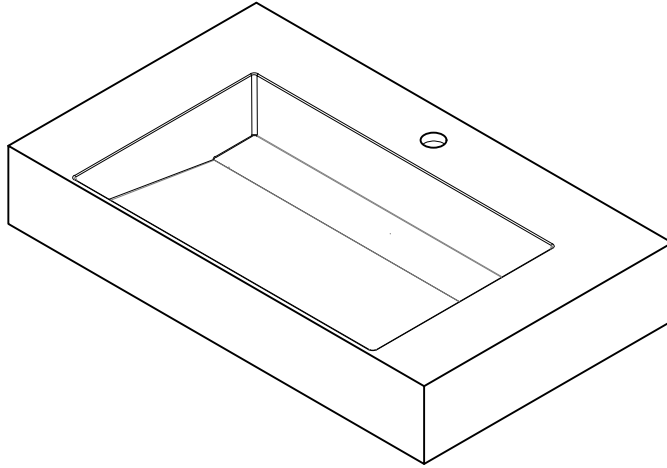

31.5" M-Series Single Basin  
CS-S31.5-BM  
CS-S31.5-GW

**JAMES MARTIN**  
VANITIES™

Visit website for warranty and installation information  
[www.jamesmartinvanities.com](http://www.jamesmartinvanities.com)