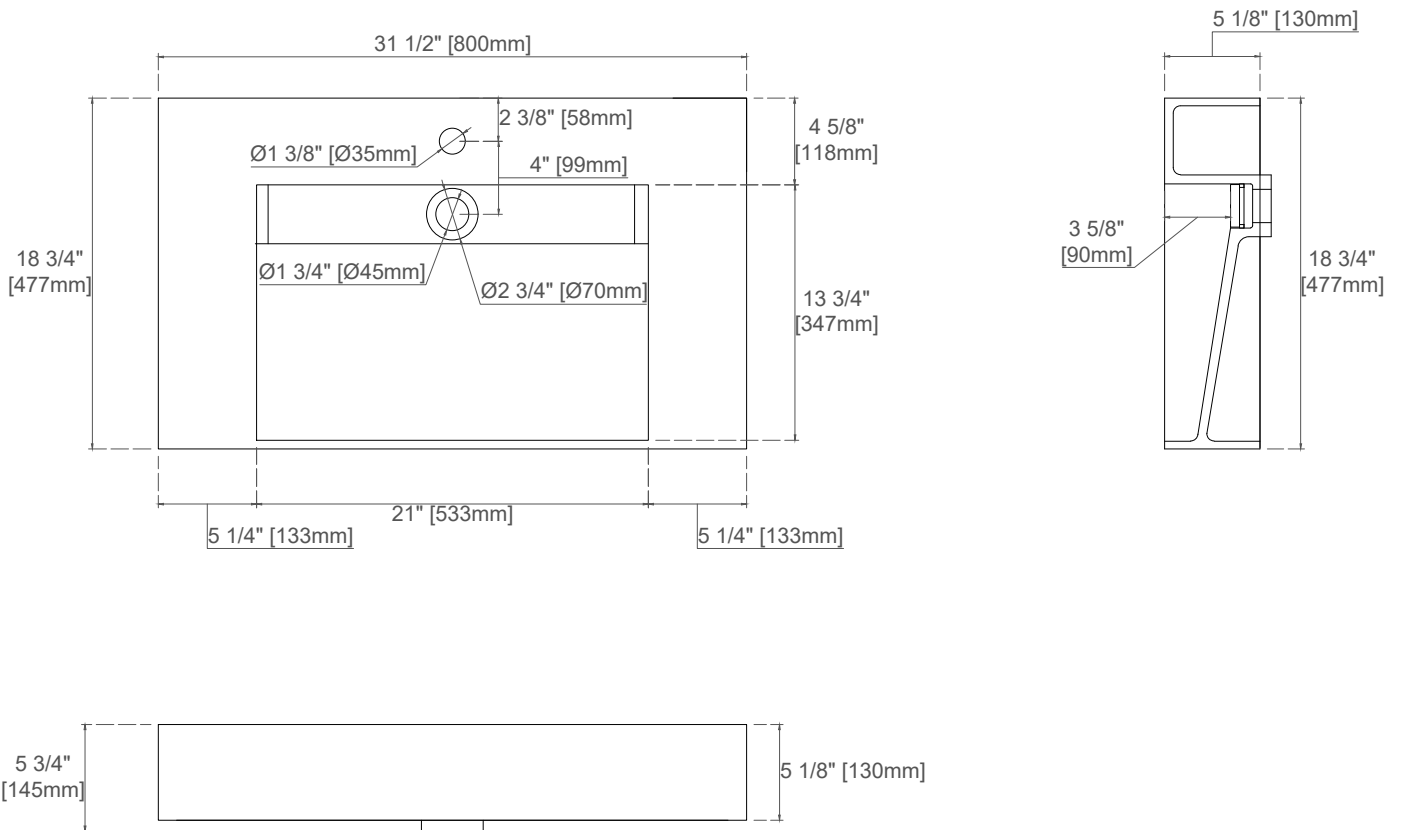

31.5" M-Series Single Basin  
CS-S31.5-BM  
CS-S31.5-GW

**JAMES MARTIN**  
VANITIES™

Visit website for warranty and installation information  
[www.jamesmartinvanities.com](http://www.jamesmartinvanities.com)