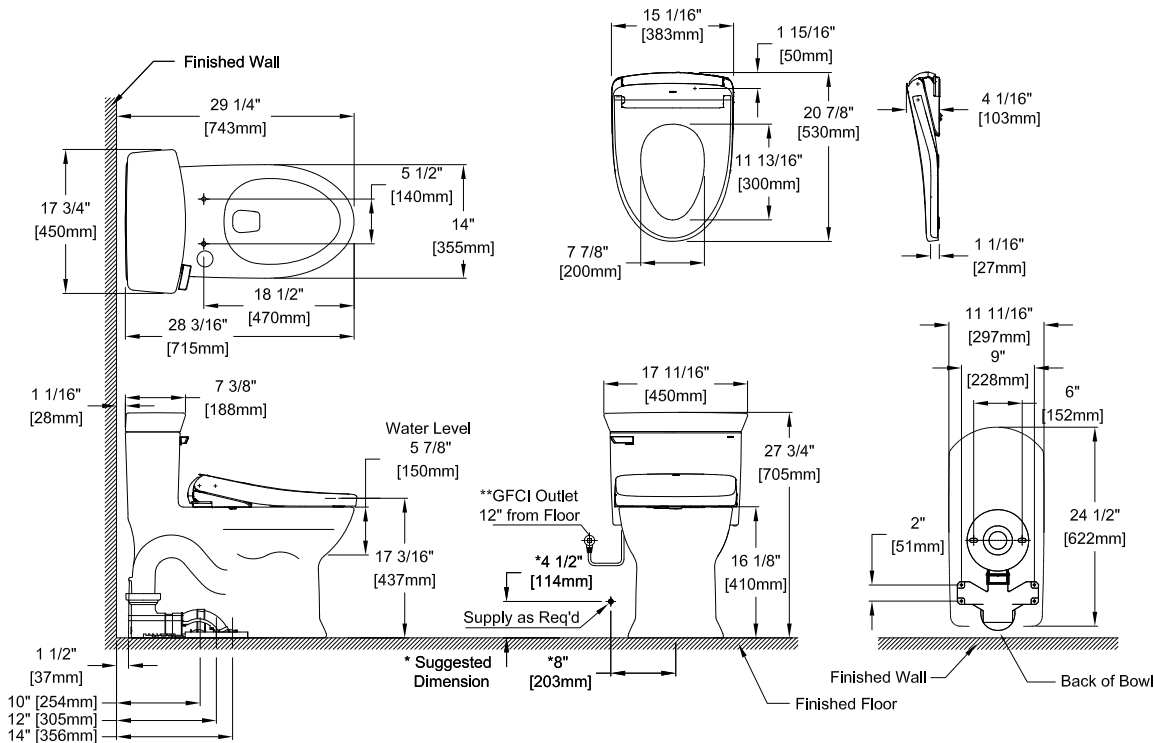

FEATURES

- Concealed supply connection for seamless installation
- High-efficiency TORNADO FLUSH® system - 1.28 GPF (4.8 LPF)
- CEFIONTECT® ceramic glaze minimizes waste from sticking to porous ceramic surfaces
- Decorative one-piece with skirted design
- Universal Height
- Chrome plated trip lever
- 12" Rough-in
- Elongated front bowl and WASHLET+ S7 contemporary lid and tank set
- EWATER+® auto-cleans wand and bowl after every use
- PREMIST® automatically mists the bowl before each use
- Multifunction pearl white block-style remote control
- Night light
- Auto flush available as upgrade

MW9644726CEFG(A)

Soirée® WASHLET+ S7
One-Piece Toilet - 1.28 GPF

SPECIFICATIONS

Water Use	1.28 GPF (4.8 LPF)
Flush System	TORNADO FLUSH®
Water Surface	7-7/8" x 9-7/8"
Trap Diameter	2-1/8"
Rough-in	12" (10" and 14" options available)
Trap Seal	2-3/16"
Warranty	One Year Limited Warranty
Material	Vitreous China
Shipping Weight	MW9644726CEFG(A): 120 lbs SW4726AT40: 14.5 lbs
Shipping Dimensions	MW9644726CEFG(A) 30" L x 19" W x 29-5/8" H1 x 18-1/2" H2 SW4726AT40 23-3/8" L x 17-5/8" W x 6-1/4" H

See SW4726AT40 Specification Sheet for details on included WASHLET.

INSTALLATION NOTES

Back-to-Back Toilet Installations:
TOTO recommends the use of a nationally listed, double sanitary tee-wye only, in vertical waste stacks, in accordance with the stipulations noted in the majority of nationally recognized plumbing codes.

To maintain adequate wall gap between the back of the tank and wall, mount the floor flange at a nominal 12" rough-in distance.

DIMENSIONS

**GFCI outlet of 120V, 15amps.
Washlet power cord is 4' long with 3 prongs.