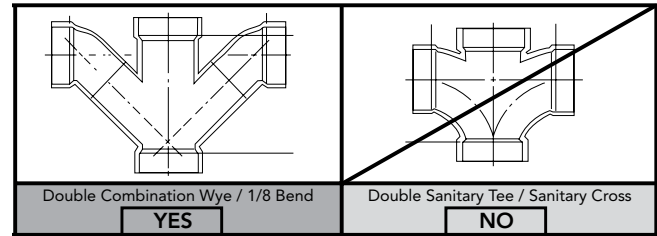

MW9644726CEFG(A)

Soirée® WASHLET+ S7
One-Piece Toilet - 1.28 GPF

SPECIFICATIONS

Water Use	1.28 GPF (4.8 LPF)
Flush System	TORNADO FLUSH®
Water Surface	7-7/8" x 9-7/8"
Trap Diameter	2-1/8"
Rough-in	12" (10" and 14" options available)
Trap Seal	2-3/16"
Warranty	One Year Limited Warranty
Material	Vitreous China
Shipping Weight	MW9644726CEFG(A): 120 lbs SW4726AT40: 14.5 lbs
Shipping Dimensions	MW9644726CEFG(A) 30" L x 19" W x 29-5/8" H1 x 18-1/2" H2 SW4726AT40 23-3/8" L x 17-5/8" W x 6-1/4" H

See SW4726AT40 Specification Sheet for details on included WASHLET.

INSTALLATION NOTES

Back-to-Back Toilet Installations:
TOTO recommends the use of a nationally listed, double sanitary tee-wye only, in vertical waste stacks, in accordance with the stipulations noted in the majority of nationally recognized plumbing codes.