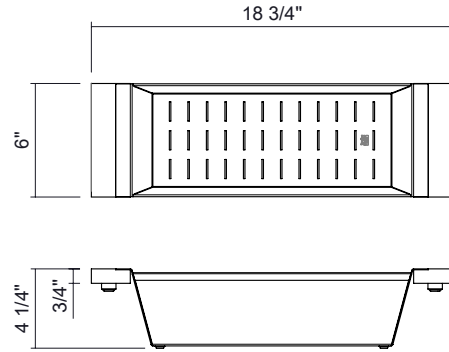

## SM245207 | SMARTSTATION® ACCESSORY

RECTANGULAR COLANDER MAPLE HANDLES FOR 18" SINK

### Specifications

Model	SM245207
Collection	SmartStation®
Overall dimensions	6" x 18.875" x 4"
Compatible bowl dimension (front-to-back)	18"
Material	Maple Hardwood and Stainless Steel
Installation level	Upper Tier ledge in reveal installation or Upper Deck (on countertop) in overhang installation