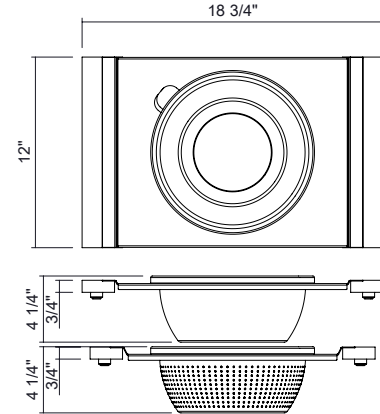

### Specifications

Model	SM235209
Collection	SmartStation®
Overall dimensions	12" x 18.875" x 4.25"
Compatible bowl dimension (front-to-back)	18"
Material	Walnut Hardwood and Stainless Steel
Installation level	2 boards: <b>Board 1:</b> Upper Tier ledge in reveal installation or Upper Deck (on countertop) in overhang installation. <b>Board 2:</b> Lower Tier ledge..