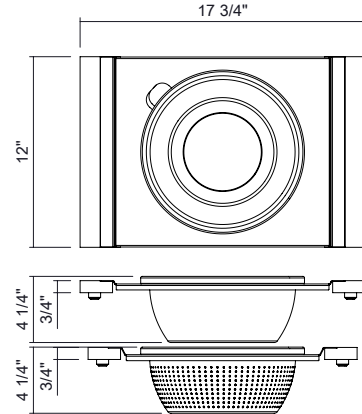

### Specifications

Model	SM235208
Collection	SmartStation®
Overall dimensions	12" x 17.875" x 4.25"
Compatible bowl dimension (front-to-back)	17"
Material	Walnut Hardwood and Stainless Steel
Installation level	2 boards: <b>Board 1:</b> Upper Tier ledge in reveal installation or Upper Deck (on countertop) in overhang installation. <b>Board 2:</b> Lower Tier ledge.