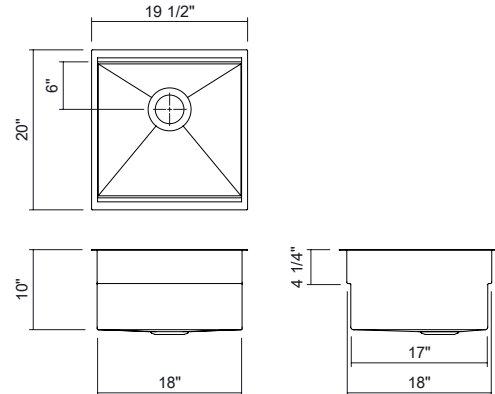

JULIEN

SM005727 | SMARTSTATION® SET

UNDERMOUNT SINGLE-BOWL WORKSTATION KITCHEN SINK WITH ACCESSORIES, FRONT-TO-BACK 18"

Specifications

Model	SM005727
Collection	SmartStation®
Bowl dimensions	18" x 18" x 10"
Overall dimensions	19.5" x 20" x 10"
Recommended cabinet	24"
Accessories material	Maple Hardwood
Installation options	Reveal 1/2" Overhang 1/8"

Features

- This bar set includes the following accessories: all-purpose chill & thaw bin, and a 6-inch drying rack.
- Proudly handcrafted in Canada.
- Commercial-grade 304 (18/10) stainless steel, 16-gauge thickness with a No. 4 brushed finish, providing strength, corrosion resistance, and seamless integration with appliances.
- Premium sustainable material, 100% recyclable.
- Two installation options optimized for any countertop thickness: overhang or reveal.
- Two-tier workstation: lower tier with a ledge inside the sink, and upper tier with a ledge positioned for reveal installation or designed for countertop use in overhang installation.
- Sink combining the style of the UrbanEdge® and J7® collections: square vertical corners and rounded bottom angles for easier cleaning and water drainage, improving hygiene and maintenance.
- Enhanced noise reduction with our integrated sound-absorption technology, which reduces noise while helping maintain water temperature.
- Flat bottom and straight sides for optimized space, with elegant grooves that facilitate water drainage.
- Rear or side 3-1/2-inch drain placement.
- Certifications: ASME A112.19.3, CSA B45.0, CSA B45.4.