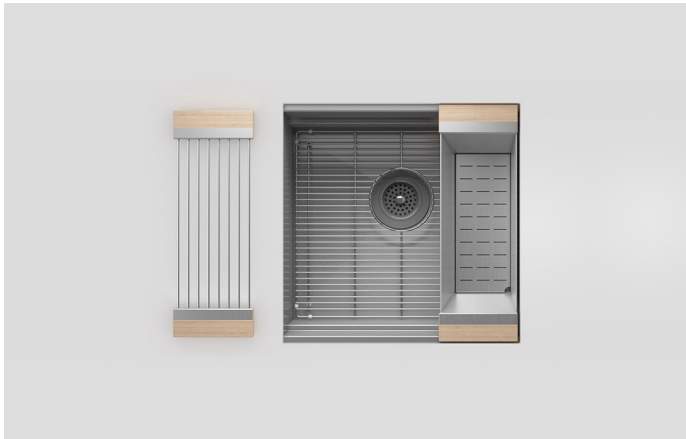

JULIEN

SM005727 | SMARTSTATION® SET

UNDERMOUNT SINGLE-BOWL WORKSTATION KITCHEN SINK WITH ACCESSORIES, FRONT-TO-BACK 18"

Specifications

Model	SM005727
Collection	SmartStation®
Bowl dimensions	18" x 18" x 10"
Overall dimensions	19.5" x 20" x 10"
Recommended cabinet	24"
Accessories material	Maple Hardwood
Installation options	Reveal 1/2" Overhang 1/8"

Features

- This bar set includes the following accessories: all-purpose chill & thaw bin, and a 6-inch drying rack.
- Proudly handcrafted in Canada.
- Commercial-grade 304 (18/10) stainless steel, 16-gauge thickness with a No. 4 brushed finish, providing strength, corrosion resistance, and seamless integration with appliances.
- Premium sustainable material, 100% recyclable.
- Two installation options optimized for any countertop thickness: overhang or reveal.
- Two-tier workstation: lower tier with a ledge inside the sink, and upper tier with a ledge positioned for reveal installation or designed for countertop use in overhang installation.
- Sink combining the style of the UrbanEdge® and J7® collections: square vertical corners and rounded bottom angles for easier cleaning and water drainage, improving hygiene and maintenance.
- Enhanced noise reduction with our integrated sound-absorption technology, which reduces noise while helping maintain water temperature.
- Flat bottom and straight sides for optimized space, with elegant grooves that facilitate water drainage.
- Rear or side 3-1/2-inch drain placement.
- Certifications: ASME A112.19.3, CSA B45.0, CSA B45.4.