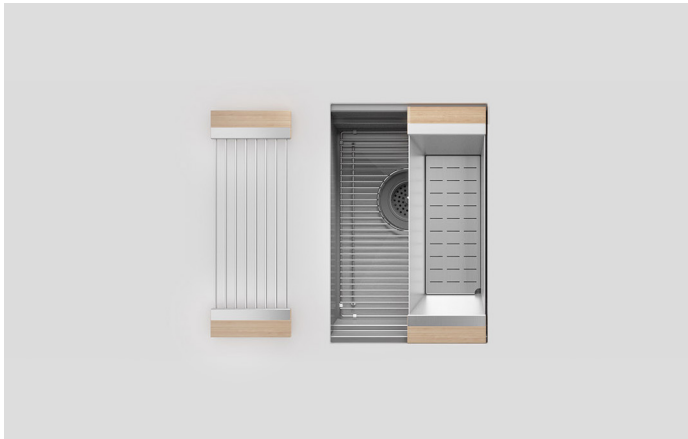

JULIEN

SM005726 | SMARTSTATION® SET

UNDERMOUNT SINGLE-BOWL WORKSTATION KITCHEN SINK WITH ACCESSORIES, FRONT-TO-BACK 18"

Specifications

Model	SM005726
Collection	SmartStation®
Bowl dimensions	12" x 18" x 10"
Overall dimensions	13.5" x 20" x 10"
Recommended cabinet	18"
Accessories material	Maple Hardwood
Installation options	Reveal 1/2" Overhang 1/8"

Features

- This bar set includes the following accessories: all-purpose chill & thaw bin, and a 6-inch drying rack.
- Proudly handcrafted in Canada.
- Commercial-grade 304 (18/10) stainless steel, 16-gauge thickness with a No. 4 brushed finish, providing strength, corrosion resistance, and seamless integration with appliances.
- Premium sustainable material, 100% recyclable.
- Two installation options optimized for any countertop thickness: overhang or reveal.
- Two-tier workstation: lower tier with a ledge inside the sink, and upper tier with a ledge positioned for reveal installation or designed for countertop use in overhang installation.
- Sink combining the style of the UrbanEdge® and J7® collections: square vertical corners and rounded bottom angles for easier cleaning and water drainage, improving hygiene and maintenance.
- Enhanced noise reduction with our integrated sound-absorption technology, which reduces noise while helping maintain water temperature.
- Flat bottom and straight sides for optimized space, with elegant grooves that facilitate water drainage.
- Rear or side 3-1/2-inch drain placement.
- Certifications: ASME A112.19.3, CSA B45.0, CSA B45.4.