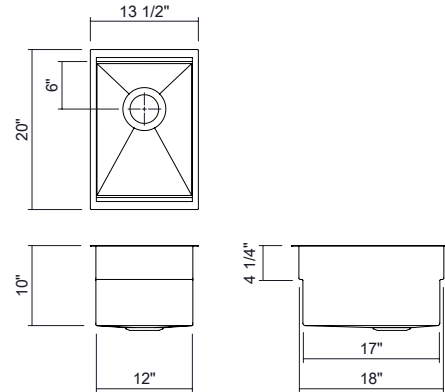

JULIEN

SM005726 | SMARTSTATION® SET

UNDERMOUNT SINGLE-BOWL WORKSTATION KITCHEN SINK WITH ACCESSORIES, FRONT-TO-BACK 18"

Specifications

Model	SM005726
Collection	SmartStation®
Bowl dimensions	12" x 18" x 10"
Overall dimensions	13.5" x 20" x 10"
Recommended cabinet	18"
Accessories material	Maple Hardwood
Installation options	Reveal 1/2" Overhang 1/8"

Features

- This bar set includes the following accessories: all-purpose chill & thaw bin, and a 6-inch drying rack.
- Proudly handcrafted in Canada.
- Commercial-grade 304 (18/10) stainless steel, 16-gauge thickness with a No. 4 brushed finish, providing strength, corrosion resistance, and seamless integration with appliances.
- Premium sustainable material, 100% recyclable.
- Two installation options optimized for any countertop thickness: overhang or reveal.
- Two-tier workstation: lower tier with a ledge inside the sink, and upper tier with a ledge positioned for reveal installation or designed for countertop use in overhang installation.
- Sink combining the style of the UrbanEdge® and J7® collections: square vertical corners and rounded bottom angles for easier cleaning and water drainage, improving hygiene and maintenance.
- Enhanced noise reduction with our integrated sound-absorption technology, which reduces noise while helping maintain water temperature.
- Flat bottom and straight sides for optimized space, with elegant grooves that facilitate water drainage.
- Rear or side 3-1/2-inch drain placement.
- Certifications: ASME A112.19.3, CSA B45.0, CSA B45.4.