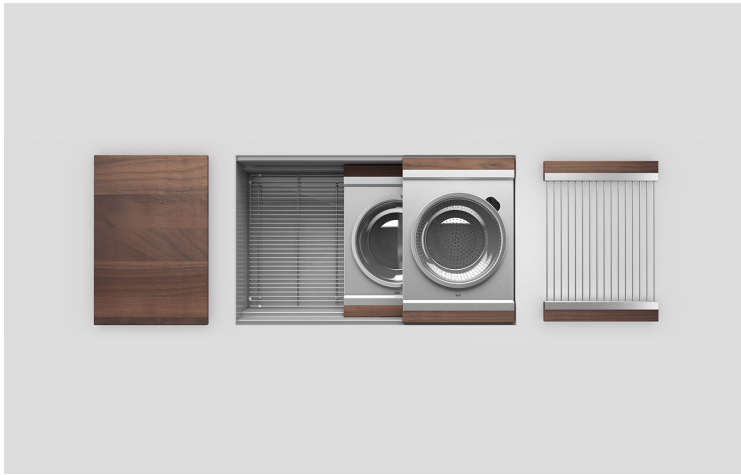

JULIEN

SM005616 | SMARTSTATION® SET

UNDERMOUNT SINGLE-BOWL WORKSTATION KITCHEN SINK WITH ACCESSORIES, FRONT-TO-BACK 17"

Specifications

Model	SM005616
Collection	SmartStation®
Bowl dimensions	30" x 17" x 10"
Overall dimensions	31.5" x 19" x 10"
Recommended cabinet	36"
Accessories material	Walnut Hardwood
Installation options	Reveal 1/2" Overhang 1/8"

Features

- This set includes the following accessories: 12-inch Cutting board, 12-inch drying rack and a multi-prep bowl & colander set.
- Proudly handcrafted in Canada.
- Commercial-grade 304 (18/10) stainless steel, 16-gauge thickness with a No. 4 brushed finish, providing strength, corrosion resistance, and seamless integration with appliances.
- Premium sustainable material, 100% recyclable.
- Two installation options optimized for any countertop thickness: overhang or reveal.
- Two-tier workstation: lower tier with a ledge inside the sink, and upper tier with a ledge positioned for reveal installation or designed for countertop use in overhang installation.
- Sink combining the style of the UrbanEdge® and J7® collections: square vertical corners and rounded bottom angles for easier cleaning and water drainage, improving hygiene and maintenance.
- Enhanced noise reduction with our integrated sound-absorption technology, which reduces noise while helping maintain water temperature.
- Flat bottom and straight sides for optimized space, with elegant grooves that facilitate water drainage.
- Rear or side 3-1/2-inch drain placement.
- Certifications: ASME A112.19.3, CSA B45.0, CSA B45.4.