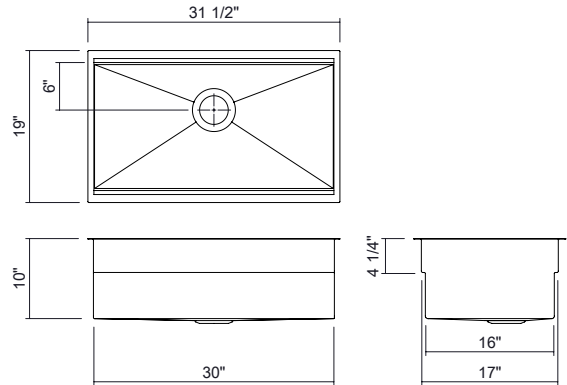

JULIEN

SM005616 | SMARTSTATION® SET

UNDERMOUNT SINGLE-BOWL WORKSTATION KITCHEN SINK WITH ACCESSORIES, FRONT-TO-BACK 17"

Specifications

Model	SM005616
Collection	SmartStation®
Bowl dimensions	30" x 17" x 10"
Overall dimensions	31.5" x 19" x 10"
Recommended cabinet	36"
Accessories material	Walnut Hardwood
Installation options	Reveal 1/2" Overhang 1/8"

Features

- This set includes the following accessories: 12-inch Cutting board, 12-inch drying rack and a multi-prep bowl & colander set.
- Proudly handcrafted in Canada.
- Commercial-grade 304 (18/10) stainless steel, 16-gauge thickness with a No. 4 brushed finish, providing strength, corrosion resistance, and seamless integration with appliances.
- Premium sustainable material, 100% recyclable.
- Two installation options optimized for any countertop thickness: overhang or reveal.
- Two-tier workstation: lower tier with a ledge inside the sink, and upper tier with a ledge positioned for reveal installation or designed for countertop use in overhang installation.
- Sink combining the style of the UrbanEdge® and J7® collections: square vertical corners and rounded bottom angles for easier cleaning and water drainage, improving hygiene and maintenance.
- Enhanced noise reduction with our integrated sound-absorption technology, which reduces noise while helping maintain water temperature.
- Flat bottom and straight sides for optimized space, with elegant grooves that facilitate water drainage.
- Rear or side 3-1/2-inch drain placement.
- Certifications: ASME A112.19.3, CSA B45.0, CSA B45.4.