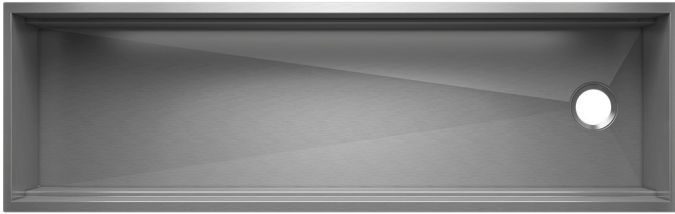

JULIEN

SM005537 | SMARTSTATION®

UNDERMOUNT SINGLE-BOWL WORKSTATION STAINLESS STEEL KITCHEN SINK, FRONT-TO-BACK 18"

Specifications

Model	SM005537
Collection	SmartStation®
Bowl dimensions	60" x 18" x 10"
Overall dimensions	61.5" x 20" x 10"
Recommended cabinet	Custom
Installation options	 Reveal 1/2"  Overhang 1/8"

Recommended accessories

Drain	100082
Grid	SM200970 SM200969

Enhance your sink with perfectly compatible accessories

Features

- Proudly handcrafted in Canada.
- Commercial-grade 304 (18/10) stainless steel, 16-gauge thickness with a No. 4 brushed finish, providing strength, corrosion resistance, and seamless integration with appliances.
- Premium sustainable material, 100% recyclable.
- Two installation options optimized for any countertop thickness: overhang or reveal.
- Two-tier workstation: lower tier with a ledge inside the sink, and upper tier with a ledge positioned for reveal installation or designed for countertop use in overhang installation.
- Unique design allowing the accessories to slide one over the other on two levels.
- The collection comes with a wide range of accessories, both practical and refined, designed to simplify preparation, serving, and storage while enhancing the culinary experience.
- Sink combining the style of the UrbanEdge® and J7® collections: square vertical corners and rounded bottom angles for easier cleaning and water drainage, improving hygiene and maintenance.
- Enhanced noise reduction with our integrated sound-absorption technology, which reduces noise while helping maintain water temperature.
- Flat bottom and straight sides for optimized space, with elegant grooves that facilitate water drainage.
- Rear or side 3-1/2-inch drain placement.
- Certifications: ASME A112.19.3, CSA B45.0, CSA B45.4.