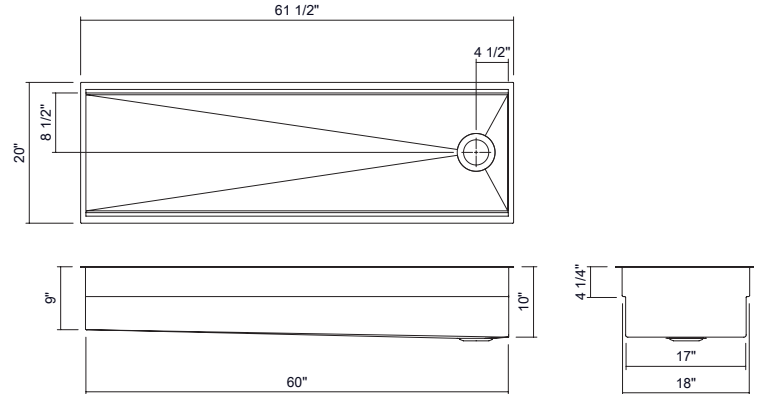

JULIEN

SM005537 | SMARTSTATION®

UNDERMOUNT SINGLE-BOWL WORKSTATION STAINLESS STEEL KITCHEN SINK, FRONT-TO-BACK 18"

Specifications

Model	SM005537
Collection	SmartStation®
Bowl dimensions	60" x 18" x 10"
Overall dimensions	61.5" x 20" x 10"
Recommended cabinet	Custom
Installation options	 Reveal 1/2"  Overhang 1/8"

Recommended accessories

Drain	100082
Grid	SM200970 SM200969

Enhance your sink with perfectly compatible accessories

Features

- Proudly handcrafted in Canada.
- Commercial-grade 304 (18/10) stainless steel, 16-gauge thickness with a No. 4 brushed finish, providing strength, corrosion resistance, and seamless integration with appliances.
- Premium sustainable material, 100% recyclable.
- Two installation options optimized for any countertop thickness: overhang or reveal.
- Two-tier workstation: lower tier with a ledge inside the sink, and upper tier with a ledge positioned for reveal installation or designed for countertop use in overhang installation.
- Unique design allowing the accessories to slide one over the other on two levels.
- The collection comes with a wide range of accessories, both practical and refined, designed to simplify preparation, serving, and storage while enhancing the culinary experience.
- Sink combining the style of the UrbanEdge® and J7® collections: square vertical corners and rounded bottom angles for easier cleaning and water drainage, improving hygiene and maintenance.
- Enhanced noise reduction with our integrated sound-absorption technology, which reduces noise while helping maintain water temperature.
- Flat bottom and straight sides for optimized space, with elegant grooves that facilitate water drainage.
- Rear or side 3-1/2-inch drain placement.
- Certifications: ASME A112.19.3, CSA B45.0, CSA B45.4.