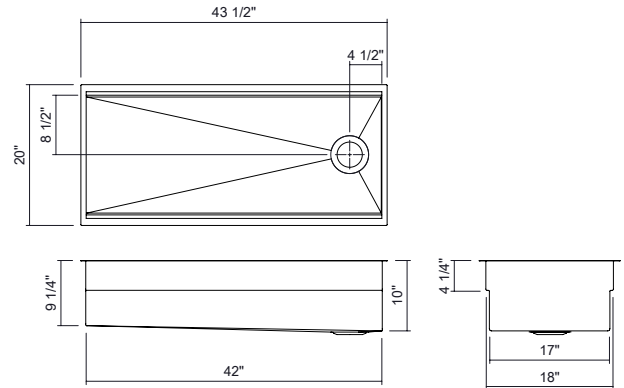

JULIEN

SM005534 | SMARTSTATION®

UNDERMOUNT SINGLE-BOWL WORKSTATION STAINLESS STEEL KITCHEN SINK, FRONT-TO-BACK 18"

Specifications

Model	SM005534
Collection	SmartStation®
Bowl dimensions	42" x 18" x 10"
Overall dimensions	44.5" x 20" x 10"
Recommended cabinet	Custom
Installation options	 Reveal 1/2"  Overhang 1/8"

Recommended accessories

Drain	100082
Grid	SM200972

Enhance your sink with perfectly compatible accessories

Features

- Proudly handcrafted in Canada.
- Commercial-grade 304 (18/10) stainless steel, 16-gauge thickness with a No. 4 brushed finish, providing strength, corrosion resistance, and seamless integration with appliances.
- Premium sustainable material, 100% recyclable.
- Two installation options optimized for any countertop thickness: overhang or reveal.
- Two-tier workstation: lower tier with a ledge inside the sink, and upper tier with a ledge positioned for reveal installation or designed for countertop use in overhang installation.
- Unique design allowing the accessories to slide one over the other on two levels.
- The collection comes with a wide range of accessories, both practical and refined, designed to simplify preparation, serving, and storage while enhancing the culinary experience.
- Sink combining the style of the UrbanEdge® and J7® collections: square vertical corners and rounded bottom angles for easier cleaning and water drainage, improving hygiene and maintenance.
- Enhanced noise reduction with our integrated sound-absorption technology, which reduces noise while helping maintain water temperature.
- Flat bottom and straight sides for optimized space, with elegant grooves that facilitate water drainage.
- Rear or side 3-1/2-inch drain placement.
- Certifications: ASME A112.19.3, CSA B45.0, CSA B45.4.