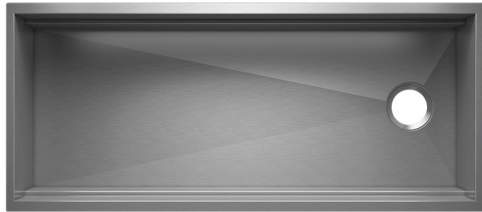

JULIEN

SM005534 | SMARTSTATION®

UNDERMOUNT SINGLE-BOWL WORKSTATION STAINLESS STEEL KITCHEN SINK, FRONT-TO-BACK 18"

Specifications

Model	SM005534
Collection	SmartStation®
Bowl dimensions	42" x 18" x 10"
Overall dimensions	44.5" x 20" x 10"
Recommended cabinet	Custom
Installation options	 Reveal 1/2"  Overhang 1/8"

Recommended accessories

Drain	100082
Grid	SM200972

Enhance your sink with perfectly compatible accessories

Features

- Proudly handcrafted in Canada.
- Commercial-grade 304 (18/10) stainless steel, 16-gauge thickness with a No. 4 brushed finish, providing strength, corrosion resistance, and seamless integration with appliances.
- Premium sustainable material, 100% recyclable.
- Two installation options optimized for any countertop thickness: overhang or reveal.
- Two-tier workstation: lower tier with a ledge inside the sink, and upper tier with a ledge positioned for reveal installation or designed for countertop use in overhang installation.
- Unique design allowing the accessories to slide one over the other on two levels.
- The collection comes with a wide range of accessories, both practical and refined, designed to simplify preparation, serving, and storage while enhancing the culinary experience.
- Sink combining the style of the UrbanEdge® and J7® collections: square vertical corners and rounded bottom angles for easier cleaning and water drainage, improving hygiene and maintenance.
- Enhanced noise reduction with our integrated sound-absorption technology, which reduces noise while helping maintain water temperature.
- Flat bottom and straight sides for optimized space, with elegant grooves that facilitate water drainage.
- Rear or side 3-1/2-inch drain placement.
- Certifications: ASME A112.19.3, CSA B45.0, CSA B45.4.