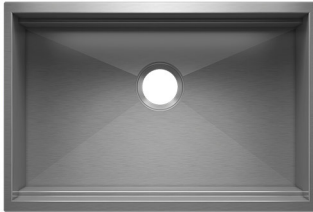

JULIEN

SM005530 | SMARTSTATION®

UNDERMOUNT SINGLE-BOWL WORKSTATION STAINLESS STEEL KITCHEN SINK, FRONT-TO-BACK 18"

Specifications

Model	SM005530
Collection	SmartStation®
Bowl dimensions	27" x 18" x 10"
Overall dimensions	28.5" x 20" x 10"
Recommended cabinet	33"
Installation options	 Reveal 1/2"  Overhang 1/8"

Recommended accessories

Drain	100082
Grid	SM200967

Enhance your sink with perfectly compatible accessories

Features

- Proudly handcrafted in Canada.
- Commercial-grade 304 (18/10) stainless steel, 16-gauge thickness with a No. 4 brushed finish, providing strength, corrosion resistance, and seamless integration with appliances.
- Premium sustainable material, 100% recyclable.
- Two installation options optimized for any countertop thickness: overhang or reveal.
- Two-tier workstation: lower tier with a ledge inside the sink, and upper tier with a ledge positioned for reveal installation or designed for countertop use in overhang installation.
- Unique design allowing the accessories to slide one over the other on two levels.
- The collection comes with a wide range of accessories, both practical and refined, designed to simplify preparation, serving, and storage while enhancing the culinary experience.
- Sink combining the style of the UrbanEdge® and J7® collections: square vertical corners and rounded bottom angles for easier cleaning and water drainage, improving hygiene and maintenance.
- Enhanced noise reduction with our integrated sound-absorption technology, which reduces noise while helping maintain water temperature.
- Flat bottom and straight sides for optimized space, with elegant grooves that facilitate water drainage.
- Rear or side 3-1/2-inch drain placement.
- Certifications: ASME A112.19.3, CSA B45.0, CSA B45.4.