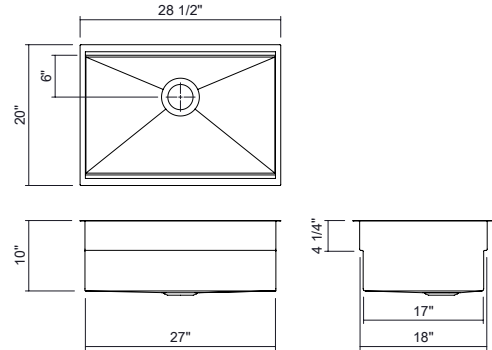

JULIEN

SM005530 | SMARTSTATION®

UNDERMOUNT SINGLE-BOWL WORKSTATION STAINLESS STEEL KITCHEN SINK, FRONT-TO-BACK 18"

Specifications

Model	SM005530
Collection	SmartStation®
Bowl dimensions	27" x 18" x 10"
Overall dimensions	28.5" x 20" x 10"
Recommended cabinet	33"
Installation options	 Reveal 1/2"  Overhang 1/8"

Recommended accessories

Drain	100082
Grid	SM200967

Enhance your sink with perfectly compatible accessories

Features

- Proudly handcrafted in Canada.
- Commercial-grade 304 (18/10) stainless steel, 16-gauge thickness with a No. 4 brushed finish, providing strength, corrosion resistance, and seamless integration with appliances.
- Premium sustainable material, 100% recyclable.
- Two installation options optimized for any countertop thickness: overhang or reveal.
- Two-tier workstation: lower tier with a ledge inside the sink, and upper tier with a ledge positioned for reveal installation or designed for countertop use in overhang installation.
- Unique design allowing the accessories to slide one over the other on two levels.
- The collection comes with a wide range of accessories, both practical and refined, designed to simplify preparation, serving, and storage while enhancing the culinary experience.
- Sink combining the style of the UrbanEdge® and J7® collections: square vertical corners and rounded bottom angles for easier cleaning and water drainage, improving hygiene and maintenance.
- Enhanced noise reduction with our integrated sound-absorption technology, which reduces noise while helping maintain water temperature.
- Flat bottom and straight sides for optimized space, with elegant grooves that facilitate water drainage.
- Rear or side 3-1/2-inch drain placement.
- Certifications: ASME A112.19.3, CSA B45.0, CSA B45.4.