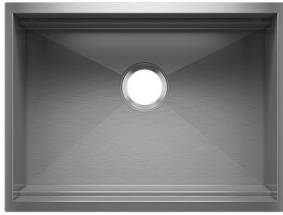

JULIEN

SM005529 | SMARTSTATION®

UNDERMOUNT SINGLE-BOWL WORKSTATION STAINLESS STEEL KITCHEN SINK, FRONT-TO-BACK 18"

Specifications

Model	SM005529
Collection	SmartStation®
Bowl dimensions	24" x 18" x 10"
Overall dimensions	25.5" x 20" x 10"
Recommended cabinet	27"
Installation options	 Reveal 1/2"  Overhang 1/8"

Recommended accessories

Drain	100082
Grid	SM200966

Enhance your sink with perfectly compatible accessories

Features

- Proudly handcrafted in Canada.
- Commercial-grade 304 (18/10) stainless steel, 16-gauge thickness with a No. 4 brushed finish, providing strength, corrosion resistance, and seamless integration with appliances.
- Premium sustainable material, 100% recyclable.
- Two installation options optimized for any countertop thickness: overhang or reveal.
- Two-tier workstation: lower tier with a ledge inside the sink, and upper tier with a ledge positioned for reveal installation or designed for countertop use in overhang installation.
- Unique design allowing the accessories to slide one over the other on two levels.
- The collection comes with a wide range of accessories, both practical and refined, designed to simplify preparation, serving, and storage while enhancing the culinary experience.
- Sink combining the style of the UrbanEdge® and J7® collections: square vertical corners and rounded bottom angles for easier cleaning and water drainage, improving hygiene and maintenance.
- Enhanced noise reduction with our integrated sound-absorption technology, which reduces noise while helping maintain water temperature.
- Flat bottom and straight sides for optimized space, with elegant grooves that facilitate water drainage.
- Rear or side 3-1/2-inch drain placement.
- Certifications: ASME A112.19.3, CSA B45.0, CSA B45.4.