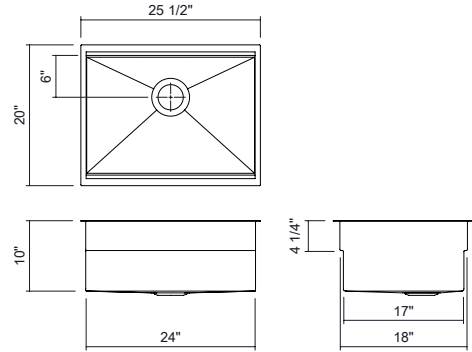

JULIEN

SM005529 | SMARTSTATION®

UNDERMOUNT SINGLE-BOWL WORKSTATION STAINLESS STEEL KITCHEN SINK, FRONT-TO-BACK 18"

Specifications

Model	SM005529
Collection	SmartStation®
Bowl dimensions	24" x 18" x 10"
Overall dimensions	25.5" x 20" x 10"
Recommended cabinet	27"
Installation options	 Reveal 1/2"  Overhang 1/8"

Recommended accessories

Drain	100082
Grid	SM200966

Enhance your sink with perfectly compatible accessories

Features

- Proudly handcrafted in Canada.
- Commercial-grade 304 (18/10) stainless steel, 16-gauge thickness with a No. 4 brushed finish, providing strength, corrosion resistance, and seamless integration with appliances.
- Premium sustainable material, 100% recyclable.
- Two installation options optimized for any countertop thickness: overhang or reveal.
- Two-tier workstation: lower tier with a ledge inside the sink, and upper tier with a ledge positioned for reveal installation or designed for countertop use in overhang installation.
- Unique design allowing the accessories to slide one over the other on two levels.
- The collection comes with a wide range of accessories, both practical and refined, designed to simplify preparation, serving, and storage while enhancing the culinary experience.
- Sink combining the style of the UrbanEdge® and J7® collections: square vertical corners and rounded bottom angles for easier cleaning and water drainage, improving hygiene and maintenance.
- Enhanced noise reduction with our integrated sound-absorption technology, which reduces noise while helping maintain water temperature.
- Flat bottom and straight sides for optimized space, with elegant grooves that facilitate water drainage.
- Rear or side 3-1/2-inch drain placement.
- Certifications: ASME A112.19.3, CSA B45.0, CSA B45.4.