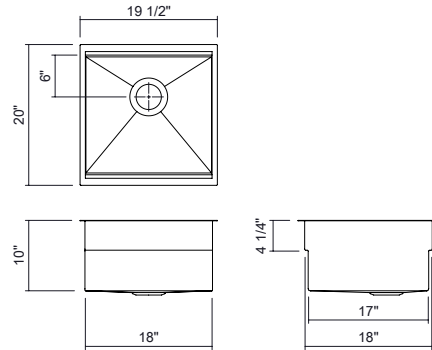

JULIEN

SM005528 | SMARTSTATION®

UNDERMOUNT SINGLE-BOWL WORKSTATION STAINLESS STEEL KITCHEN SINK, FRONT-TO-BACK 18"

Specifications

Model	SM005528
Collection	SmartStation®
Bowl dimensions	18" x 18" x 10"
Overall dimensions	19.5" x 20" x 10"
Recommended cabinet	24"
Installation options	 Reveal 1/2"  Overhang 1/8"

Recommended accessories

Drain	100082
Grid	SM200964

Enhance your sink with perfectly compatible accessories

Features

- Proudly handcrafted in Canada.
- Commercial-grade 304 (18/10) stainless steel, 16-gauge thickness with a No. 4 brushed finish, providing strength, corrosion resistance, and seamless integration with appliances.
- Premium sustainable material, 100% recyclable.
- Two installation options optimized for any countertop thickness: overhang or reveal.
- Two-tier workstation: lower tier with a ledge inside the sink, and upper tier with a ledge positioned for reveal installation or designed for countertop use in overhang installation.
- Unique design allowing the accessories to slide one over the other on two levels.
- The collection comes with a wide range of accessories, both practical and refined, designed to simplify preparation, serving, and storage while enhancing the culinary experience.
- Sink combining the style of the UrbanEdge® and J7® collections: square vertical corners and rounded bottom angles for easier cleaning and water drainage, improving hygiene and maintenance.
- Enhanced noise reduction with our integrated sound-absorption technology, which reduces noise while helping maintain water temperature.
- Flat bottom and straight sides for optimized space, with elegant grooves that facilitate water drainage.
- Rear or side 3-1/2-inch drain placement.
- Certifications: ASME A112.19.3, CSA B45.0, CSA B45.4.