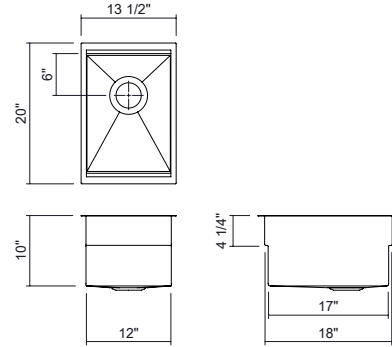

### Specifications

Model	SM005527
Collection	SmartStation®
Bowl dimensions	12" x 18" x 10"
Overall dimensions	13.5" x 20" x 10"
Recommended cabinet	18"
Installation options	 Reveal 1/2"  Overhang 1/8"