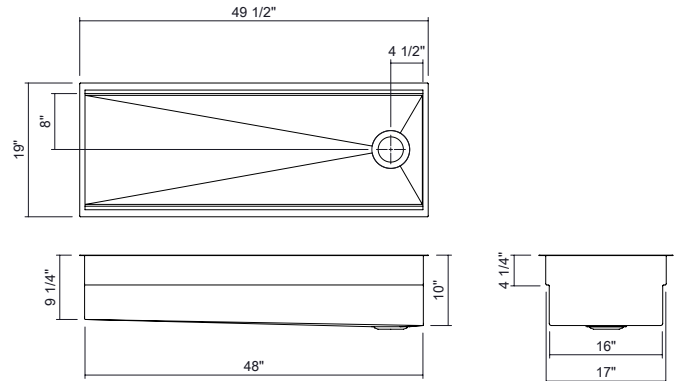

JULIEN

SM005521 | SMARTSTATION®

UNDERMOUNT SINGLE-BOWL WORKSTATION STAINLESS STEEL KITCHEN SINK, FRONT-TO-BACK 17"

Specifications

Model	SM005521
Collection	SmartStation®
Bowl dimensions	48" x 17" x 10"
Overall dimensions	49.5" x 19" x 10"
Recommended cabinet	Custom
Installation options	 Reveal 1/2"  Overhang 1/8"

Recommended accessories

Drain	100082
Grid	SM200953, SM200959

Enhance your sink with perfectly compatible accessories

Features

- Proudly handcrafted in Canada.
- Commercial-grade 304 (18/10) stainless steel, 16-gauge thickness with a No. 4 brushed finish, providing strength, corrosion resistance, and seamless integration with appliances.
- Premium sustainable material, 100% recyclable.
- Two installation options optimized for any countertop thickness: overhang or reveal.
- Two-tier workstation: lower tier with a ledge inside the sink, and upper tier with a ledge positioned for reveal installation or designed for countertop use in overhang installation.
- Unique design allowing the accessories to slide one over the other on two levels.
- The collection comes with a wide range of accessories, both practical and refined, designed to simplify preparation, serving, and storage while enhancing the culinary experience.
- Sink combining the style of the UrbanEdge® and J7® collections: square vertical corners and rounded bottom angles for easier cleaning and water drainage, improving hygiene and maintenance.
- Enhanced noise reduction with our integrated sound-absorption technology, which reduces noise while helping maintain water temperature.
- Flat bottom and straight sides for optimized space, with elegant grooves that facilitate water drainage.
- Rear or side 3-1/2-inch drain placement.
- Certifications: ASME A112.19.3, CSA B45.0, CSA B45.4.