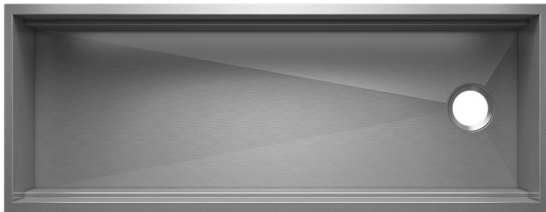

JULIEN

SM005521 | SMARTSTATION®

UNDERMOUNT SINGLE-BOWL WORKSTATION STAINLESS STEEL KITCHEN SINK, FRONT-TO-BACK 17"

Specifications

Model	SM005521
Collection	SmartStation®
Bowl dimensions	48" x 17" x 10"
Overall dimensions	49.5" x 19" x 10"
Recommended cabinet	Custom
Installation options	 Reveal 1/2"  Overhang 1/8"

Recommended accessories

Drain	100082
Grid	SM200953, SM200959

Enhance your sink with perfectly compatible accessories

Features

- Proudly handcrafted in Canada.
- Commercial-grade 304 (18/10) stainless steel, 16-gauge thickness with a No. 4 brushed finish, providing strength, corrosion resistance, and seamless integration with appliances.
- Premium sustainable material, 100% recyclable.
- Two installation options optimized for any countertop thickness: overhang or reveal.
- Two-tier workstation: lower tier with a ledge inside the sink, and upper tier with a ledge positioned for reveal installation or designed for countertop use in overhang installation.
- Unique design allowing the accessories to slide one over the other on two levels.
- The collection comes with a wide range of accessories, both practical and refined, designed to simplify preparation, serving, and storage while enhancing the culinary experience.
- Sink combining the style of the UrbanEdge® and J7® collections: square vertical corners and rounded bottom angles for easier cleaning and water drainage, improving hygiene and maintenance.
- Enhanced noise reduction with our integrated sound-absorption technology, which reduces noise while helping maintain water temperature.
- Flat bottom and straight sides for optimized space, with elegant grooves that facilitate water drainage.
- Rear or side 3-1/2-inch drain placement.
- Certifications: ASME A112.19.3, CSA B45.0, CSA B45.4.