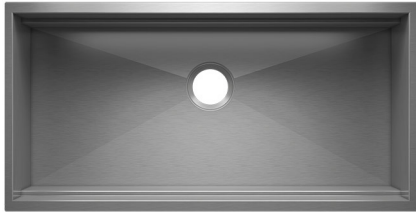

JULIEN

SM005518 | SMARTSTATION®

UNDERMOUNT SINGLE-BOWL WORKSTATION STAINLESS STEEL KITCHEN SINK, FRONT-TO-BACK 17"

Specifications

Model	SM005518
Collection	SmartStation®
Bowl dimensions	36" x 17" x 10"
Overall dimensions	37.5" x 19" x 10"
Recommended cabinet	42"
Installation options	 Reveal 1/2"  Overhang 1/8"

Recommended accessories

Drain	100082
Grid	SM200961

Enhance your sink with perfectly compatible accessories

Features

- Proudly handcrafted in Canada.
- Commercial-grade 304 (18/10) stainless steel, 16-gauge thickness with a No. 4 brushed finish, providing strength, corrosion resistance, and seamless integration with appliances.
- Premium sustainable material, 100% recyclable.
- Two installation options optimized for any countertop thickness: overhang or reveal.
- Two-tier workstation: lower tier with a ledge inside the sink, and upper tier with a ledge positioned for reveal installation or designed for countertop use in overhang installation.
- Unique design allowing the accessories to slide one over the other on two levels.
- The collection comes with a wide range of accessories, both practical and refined, designed to simplify preparation, serving, and storage while enhancing the culinary experience.
- Sink combining the style of the UrbanEdge® and J7® collections: square vertical corners and rounded bottom angles for easier cleaning and water drainage, improving hygiene and maintenance.
- Enhanced noise reduction with our integrated sound-absorption technology, which reduces noise while helping maintain water temperature.
- Flat bottom and straight sides for optimized space, with elegant grooves that facilitate water drainage.
- Rear or side 3-1/2-inch drain placement.
- Certifications: ASME A112.19.3, CSA B45.0, CSA B45.4.