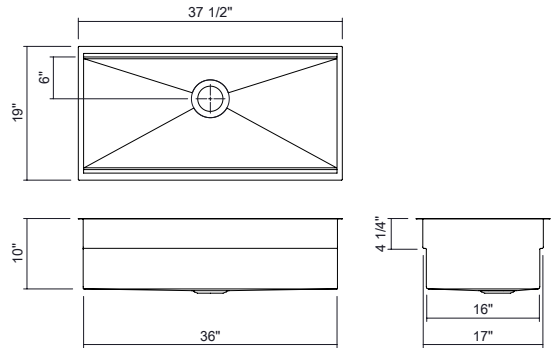

JULIEN

SM005518 | SMARTSTATION®

UNDERMOUNT SINGLE-BOWL WORKSTATION STAINLESS STEEL KITCHEN SINK, FRONT-TO-BACK 17"

Specifications

Model	SM005518
Collection	SmartStation®
Bowl dimensions	36" x 17" x 10"
Overall dimensions	37.5" x 19" x 10"
Recommended cabinet	42"
Installation options	 Reveal 1/2"  Overhang 1/8"

Recommended accessories

Drain	100082
Grid	SM200961

Enhance your sink with perfectly compatible accessories

Features

- Proudly handcrafted in Canada.
- Commercial-grade 304 (18/10) stainless steel, 16-gauge thickness with a No. 4 brushed finish, providing strength, corrosion resistance, and seamless integration with appliances.
- Premium sustainable material, 100% recyclable.
- Two installation options optimized for any countertop thickness: overhang or reveal.
- Two-tier workstation: lower tier with a ledge inside the sink, and upper tier with a ledge positioned for reveal installation or designed for countertop use in overhang installation.
- Unique design allowing the accessories to slide one over the other on two levels.
- The collection comes with a wide range of accessories, both practical and refined, designed to simplify preparation, serving, and storage while enhancing the culinary experience.
- Sink combining the style of the UrbanEdge® and J7® collections: square vertical corners and rounded bottom angles for easier cleaning and water drainage, improving hygiene and maintenance.
- Enhanced noise reduction with our integrated sound-absorption technology, which reduces noise while helping maintain water temperature.
- Flat bottom and straight sides for optimized space, with elegant grooves that facilitate water drainage.
- Rear or side 3-1/2-inch drain placement.
- Certifications: ASME A112.19.3, CSA B45.0, CSA B45.4.