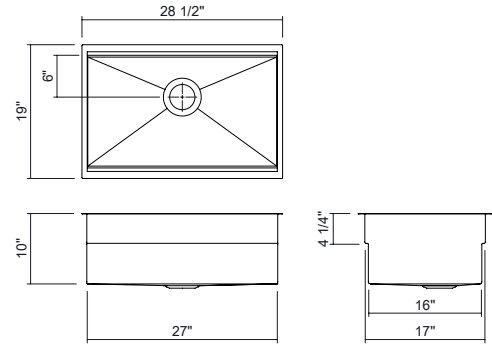

JULIEN

SM005516 | SMARTSTATION®

UNDERMOUNT SINGLE-BOWL WORKSTATION STAINLESS STEEL KITCHEN SINK, FRONT-TO-BACK 17"

Specifications

Model	SM005516
Collection	SmartStation®
Bowl dimensions	27" x 17" x 10"
Overall dimensions	28.5" x 19" x 10"
Recommended cabinet	33"
Installation options	 Reveal 1/2"  Overhang 1/8"

Recommended accessories

Drain	100082
Grid	SM200957

Enhance your sink with perfectly compatible accessories

Features

- Proudly handcrafted in Canada.
- Commercial-grade 304 (18/10) stainless steel, 16-gauge thickness with a No. 4 brushed finish, providing strength, corrosion resistance, and seamless integration with appliances.
- Premium sustainable material, 100% recyclable.
- Two installation options optimized for any countertop thickness: overhang or reveal.
- Two-tier workstation: lower tier with a ledge inside the sink, and upper tier with a ledge positioned for reveal installation or designed for countertop use in overhang installation.
- Unique design allowing the accessories to slide one over the other on two levels.
- The collection comes with a wide range of accessories, both practical and refined, designed to simplify preparation, serving, and storage while enhancing the culinary experience.
- Sink combining the style of the UrbanEdge® and J7® collections: square vertical corners and rounded bottom angles for easier cleaning and water drainage, improving hygiene and maintenance.
- Enhanced noise reduction with our integrated sound-absorption technology, which reduces noise while helping maintain water temperature.
- Flat bottom and straight sides for optimized space, with elegant grooves that facilitate water drainage.
- Rear or side 3-1/2-inch drain placement.
- Certifications: ASME A112.19.3, CSA B45.0, CSA B45.4.