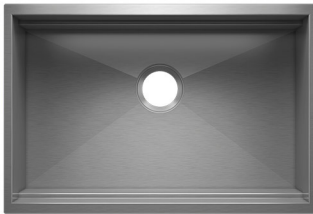

JULIEN

SM005516 | SMARTSTATION®

UNDERMOUNT SINGLE-BOWL WORKSTATION STAINLESS STEEL KITCHEN SINK, FRONT-TO-BACK 17"

Specifications

Model	SM005516
Collection	SmartStation®
Bowl dimensions	27" x 17" x 10"
Overall dimensions	28.5" x 19" x 10"
Recommended cabinet	33"
Installation options	 Reveal 1/2"  Overhang 1/8"

Recommended accessories

Drain	100082
Grid	SM200957

Enhance your sink with perfectly compatible accessories

Features

- Proudly handcrafted in Canada.
- Commercial-grade 304 (18/10) stainless steel, 16-gauge thickness with a No. 4 brushed finish, providing strength, corrosion resistance, and seamless integration with appliances.
- Premium sustainable material, 100% recyclable.
- Two installation options optimized for any countertop thickness: overhang or reveal.
- Two-tier workstation: lower tier with a ledge inside the sink, and upper tier with a ledge positioned for reveal installation or designed for countertop use in overhang installation.
- Unique design allowing the accessories to slide one over the other on two levels.
- The collection comes with a wide range of accessories, both practical and refined, designed to simplify preparation, serving, and storage while enhancing the culinary experience.
- Sink combining the style of the UrbanEdge® and J7® collections: square vertical corners and rounded bottom angles for easier cleaning and water drainage, improving hygiene and maintenance.
- Enhanced noise reduction with our integrated sound-absorption technology, which reduces noise while helping maintain water temperature.
- Flat bottom and straight sides for optimized space, with elegant grooves that facilitate water drainage.
- Rear or side 3-1/2-inch drain placement.
- Certifications: ASME A112.19.3, CSA B45.0, CSA B45.4.