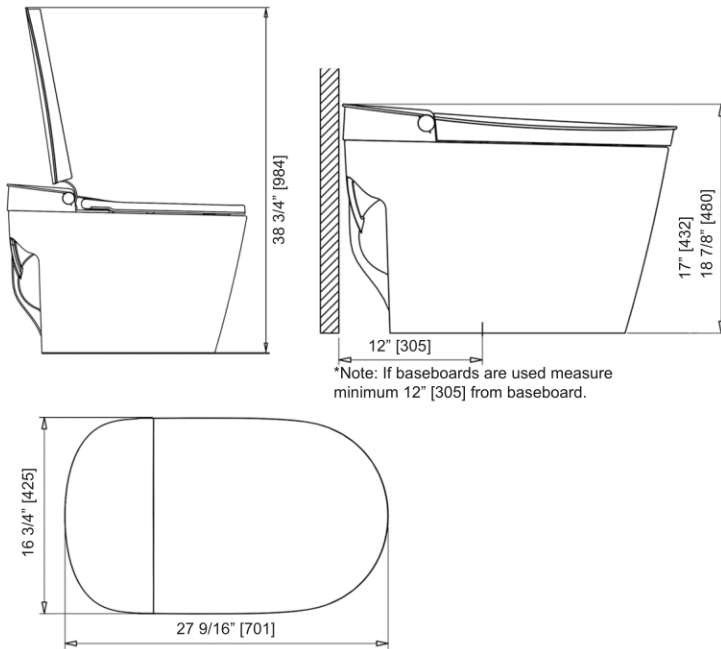

STUDIOLUX

SLi 4500

ONE PIECE INTELLIGENT TOILET

*Note: If baseboards are used measure minimum 12" [305] from baseboard.

Features

Dimensions	L 27 9/16" x W 16 3/4" x H 18 7/8"		
Weight	110 lbs (50 kg)		
Material Finish	Vitreous China, ABS Scratch Resistant Lid and Micro Shield™ Antibacterial Glaze		
Color	White		
Water Consumption	Siphon Jet Rimless Dual Flush 1.28/1.0 GPF (4.8/3.8 LPF)		
Configuration	12" Rough In Adjustable	Water Temperature (5 Levels)	Rear/Lady Wash
	Floor mounted/ Siphonic	Instantly Warm Water Temperature	Warm Air Dryer
	Elongated Bowl Shape	Adjustable Shower and Massaging	Deodorizer
	ADA Height Toilet Bowl	Adjustable Self-Warming Seat (5 Levels)	Fragrant Foam Barrier
	Pump Operated	Programmable User Profiles	
	Auto Flush Feature	Automated Hands-Free Seat and Lid	
	ABS Scratch Resistant Seat Lid	Micro Shield™ Antibacterial Glaze	
		Removable SS Wand for Cleaning	

Codes/Standards

ASME A112.19.2-2013/CSA B45.1-13, ASSE 1002
 PREMIUM High-Efficiency toilet (HET)
 MAP RATING HIGHLY RECOMMENDED FLUSH PERFORMANCE
 EPA WaterSense®

Details

The SLi 4000 Toilet features sharp geometric curves while conveying a modern style. Our SLi 4000 Intelligent Toilet is equipped with a bottom inlet, vertical outlet, dual flush, Micro Shield™ Antibacterial glaze, a silent seat and 12" rough-in dimension.