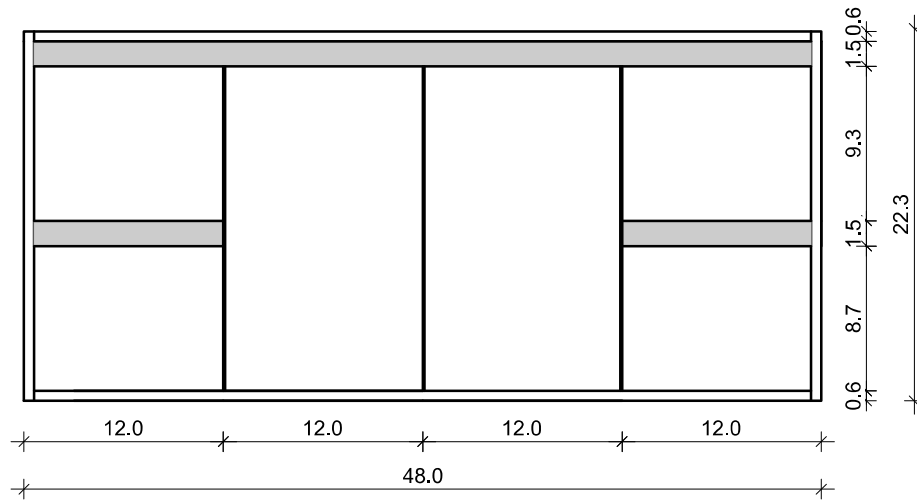

STANFORD – INSERT 2 48-24

FRONT VIEW

CROSS VIEW

TOP VIEW

BACK VIEW