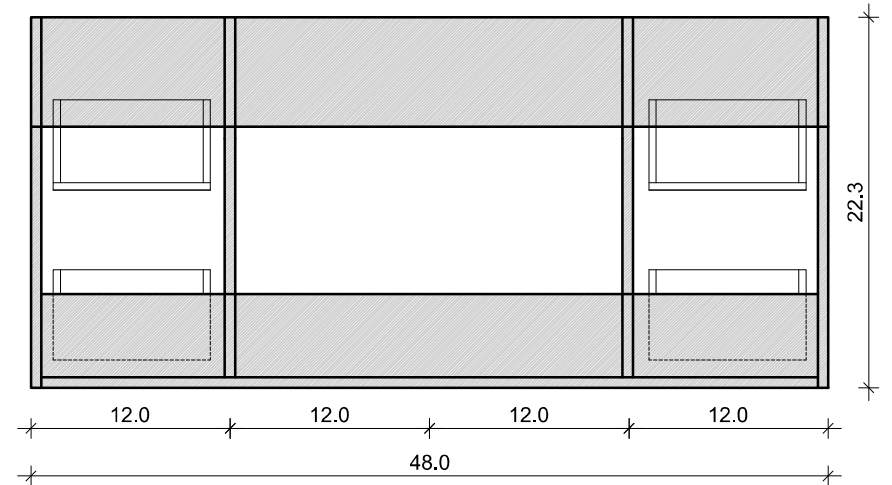

STANFORD – INSERT 2 48-24

FRONT VIEW

CROSS VIEW

TOP VIEW

BACK VIEW