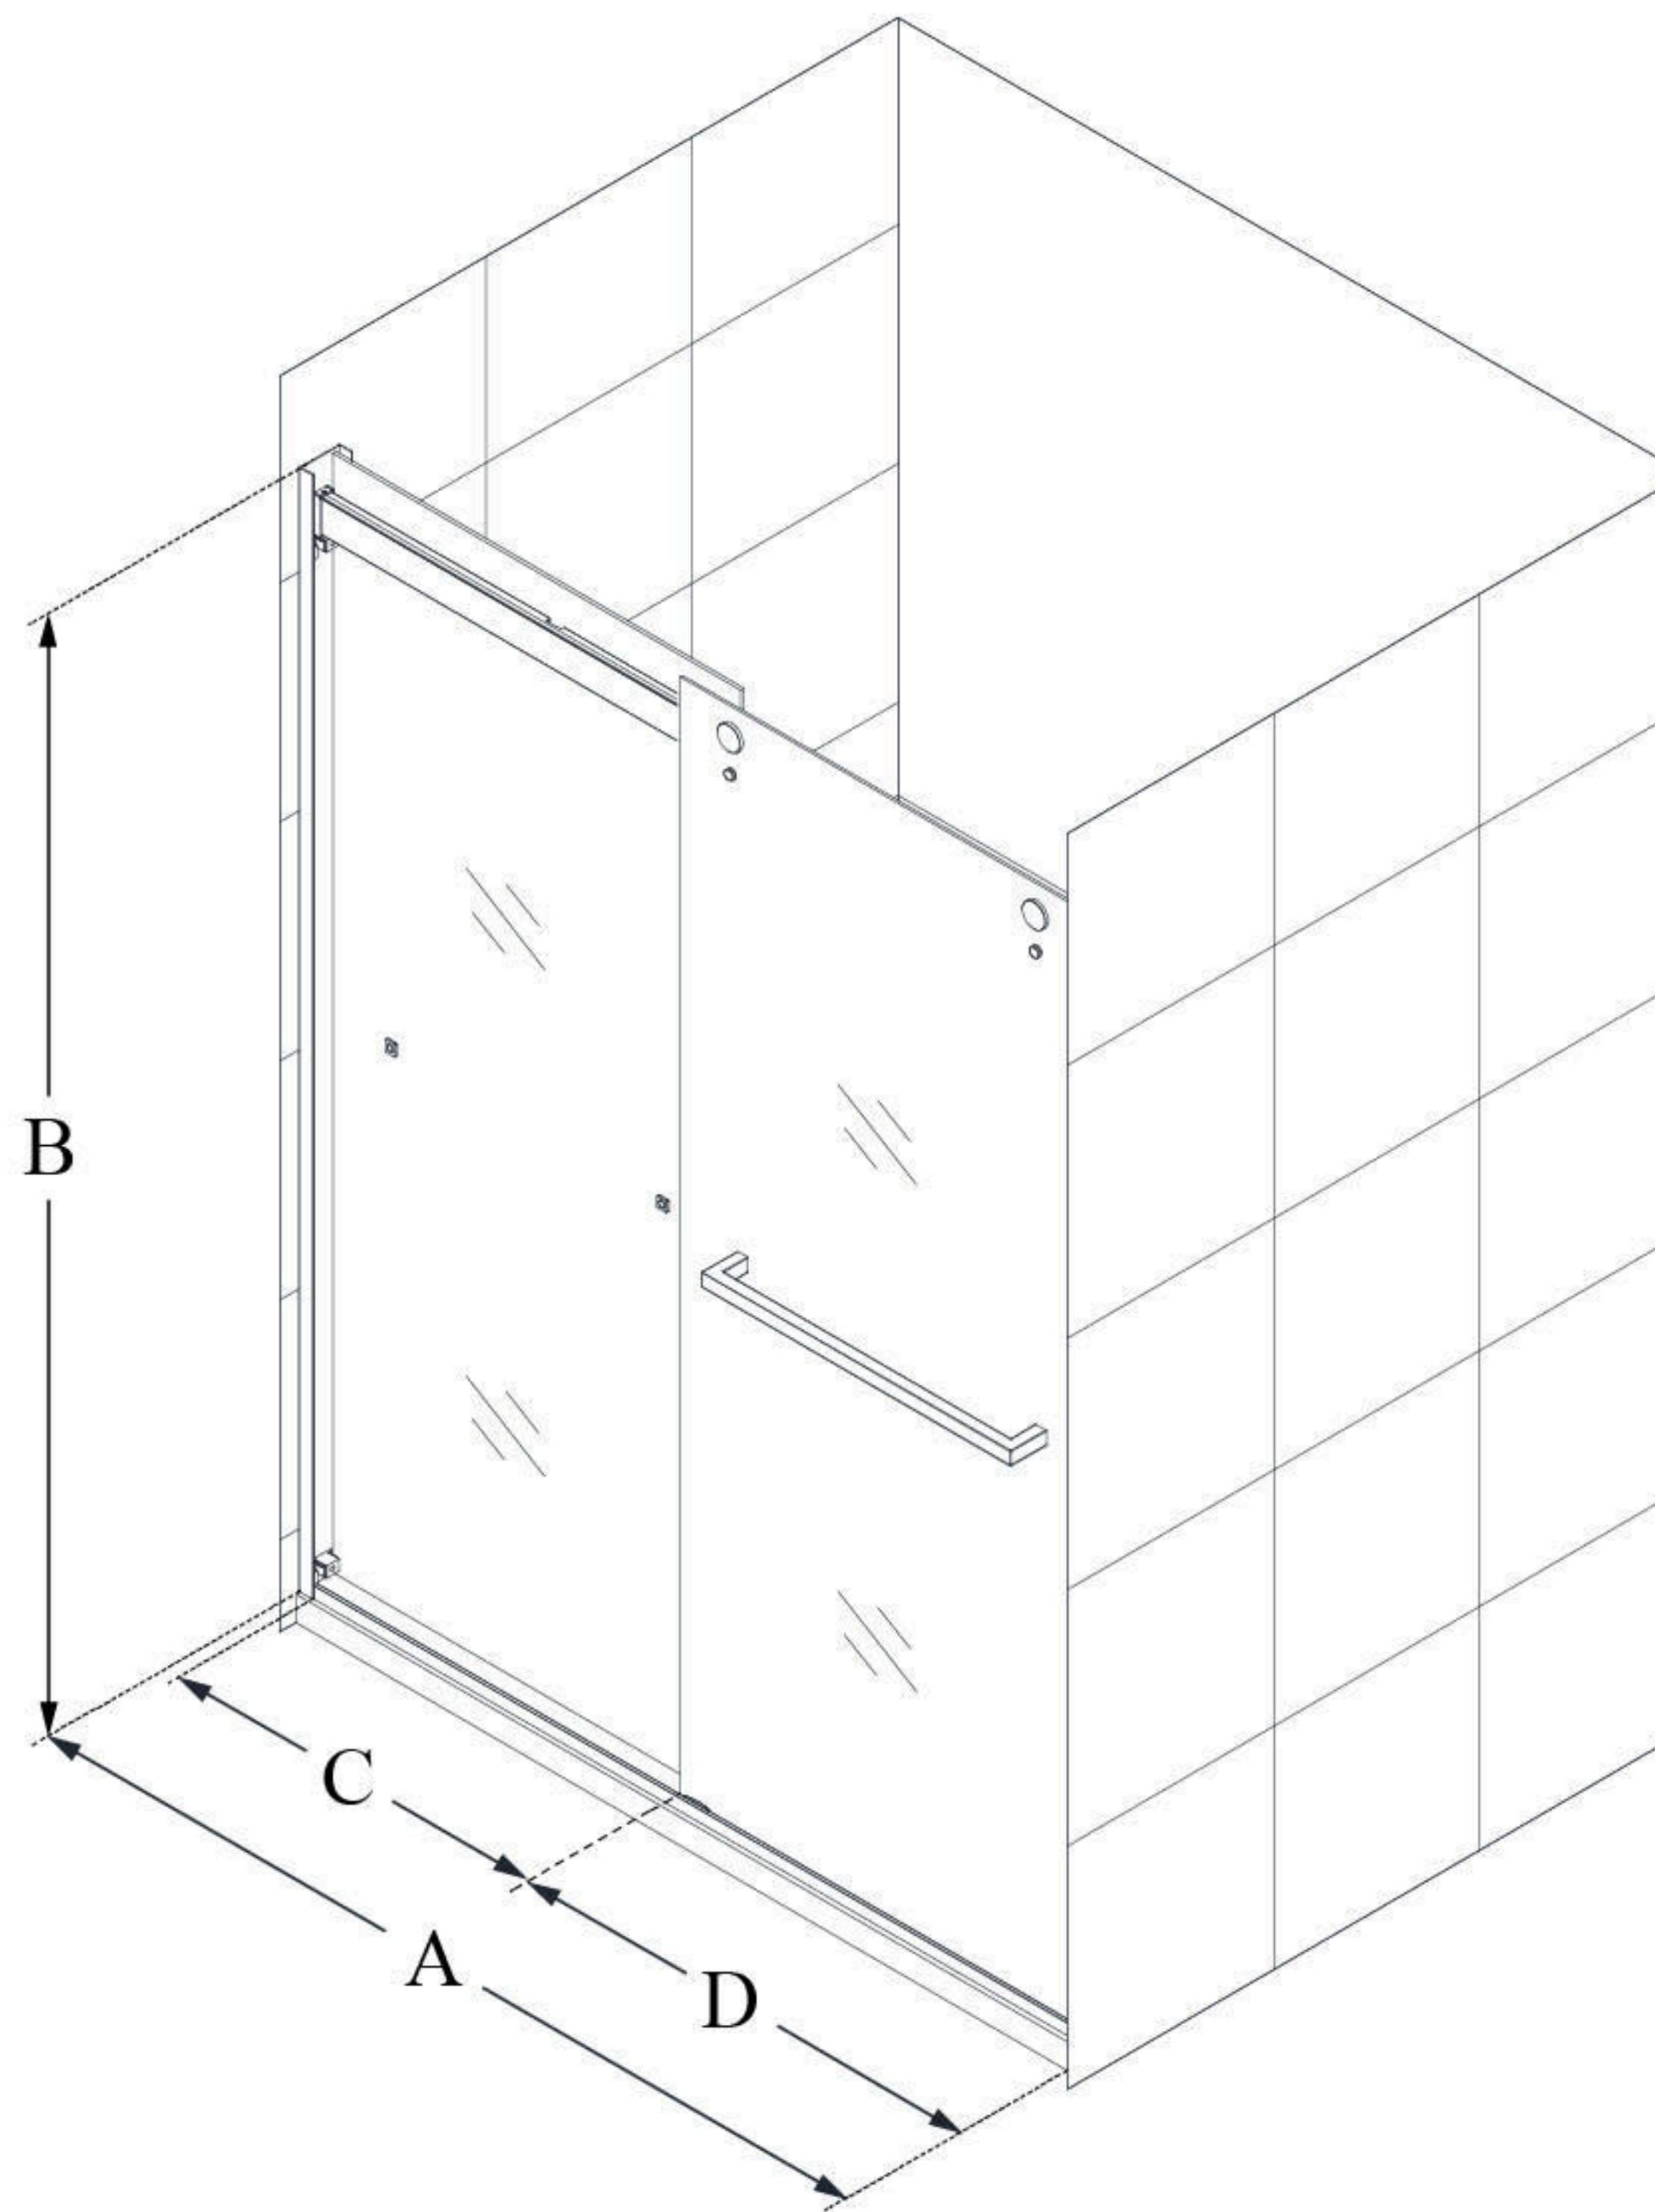

SHDR-6348760H
ESSENCE-H

**CONFIGURATION
DIMENSIONS:**

A: MODEL WIDTH
44 - 48 in.

B: MODEL HEIGHT
76 in.

C: ACCESS WIDTH
17 1/4 - 21 1/4 in.

C2: ACCESS HEIGHT
71 1/4 in.

D: DOOR WIDTH
25 5/16 in.

CUSTOMIZATION
Yes

MATCHING SHOWER BASE
N/A

MINIMUM THRESHOLD REQUIRED
3 in.

DRILLING REQUIRED?
Yes

STUDS REQUIRED?
No