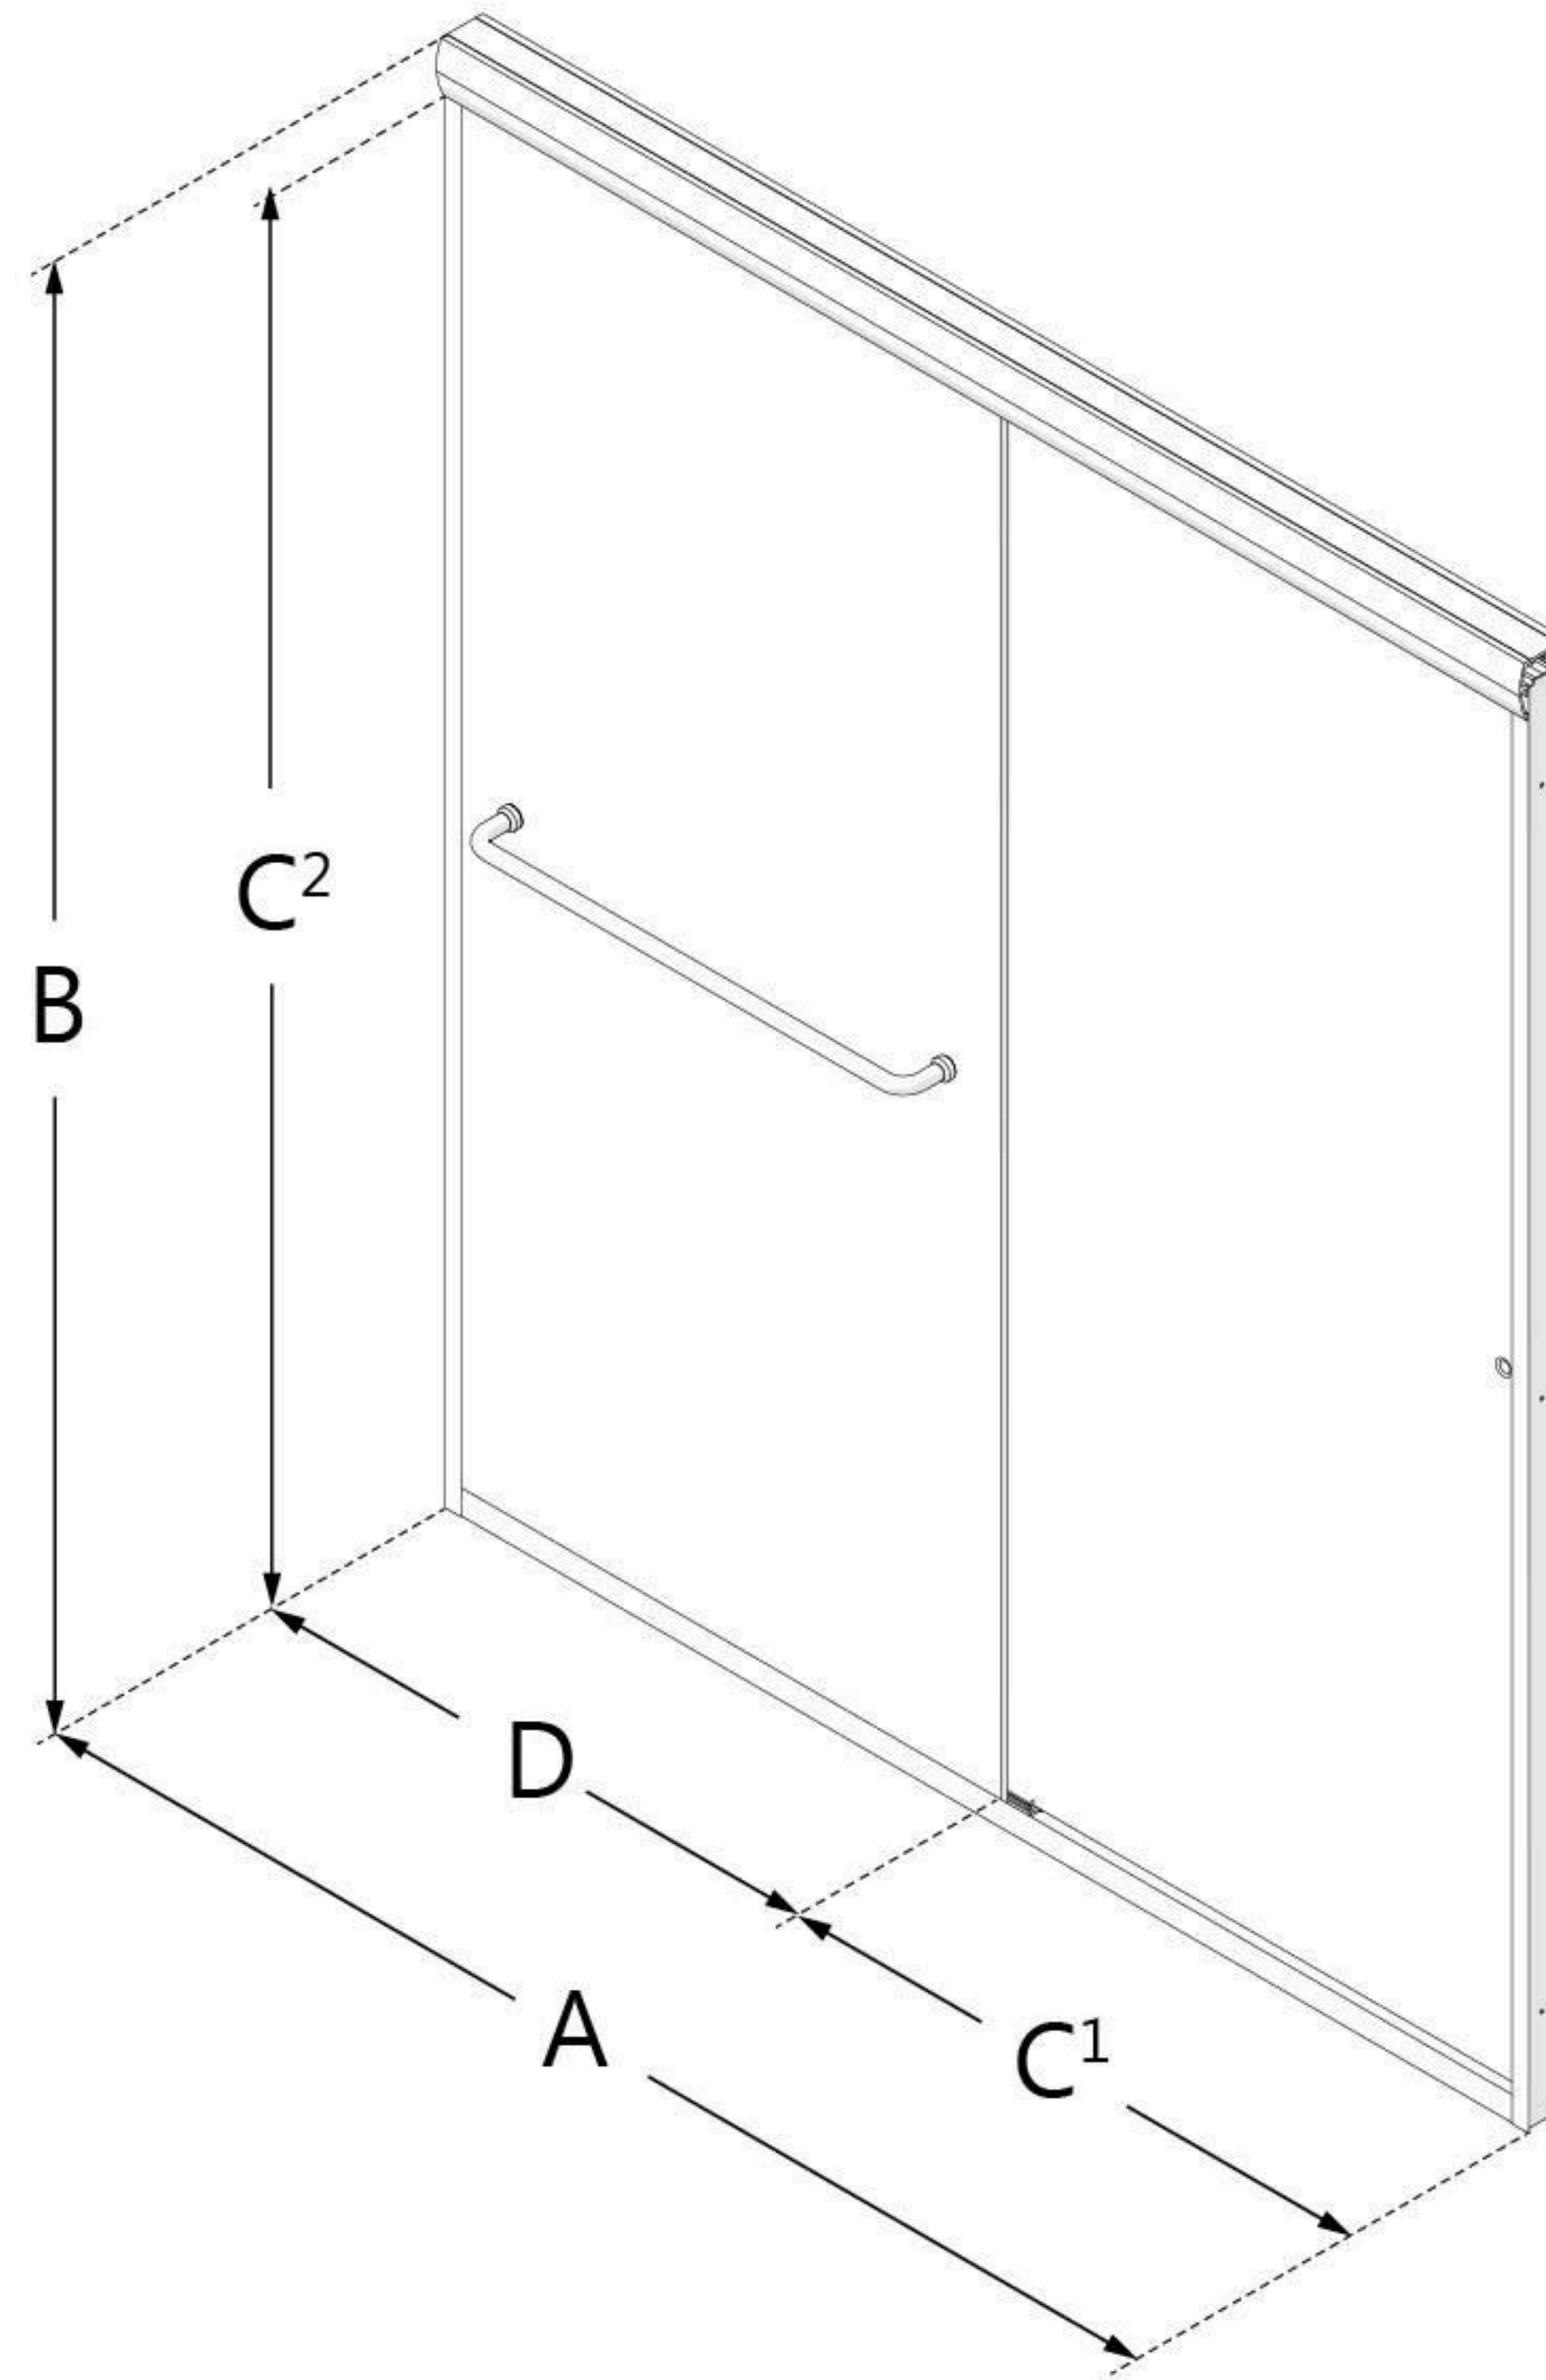

MODEL NUMBER
SDAH60W760

**CONFIGURATION
DIMENSIONS:**

A: MODEL WIDTH

56 - 60 in.

B: MODEL HEIGHT

76 1/2 in.

C1: ACCESS WIDTH

24 - 28 in.

C2: ACCESS HEIGHT

72 1/4 in.

D: DOOR WIDTH

30 in.

**MINIMUM THRESHOLD
REQUIRED**

2 in.

DRILLING REQUIRED

Optional