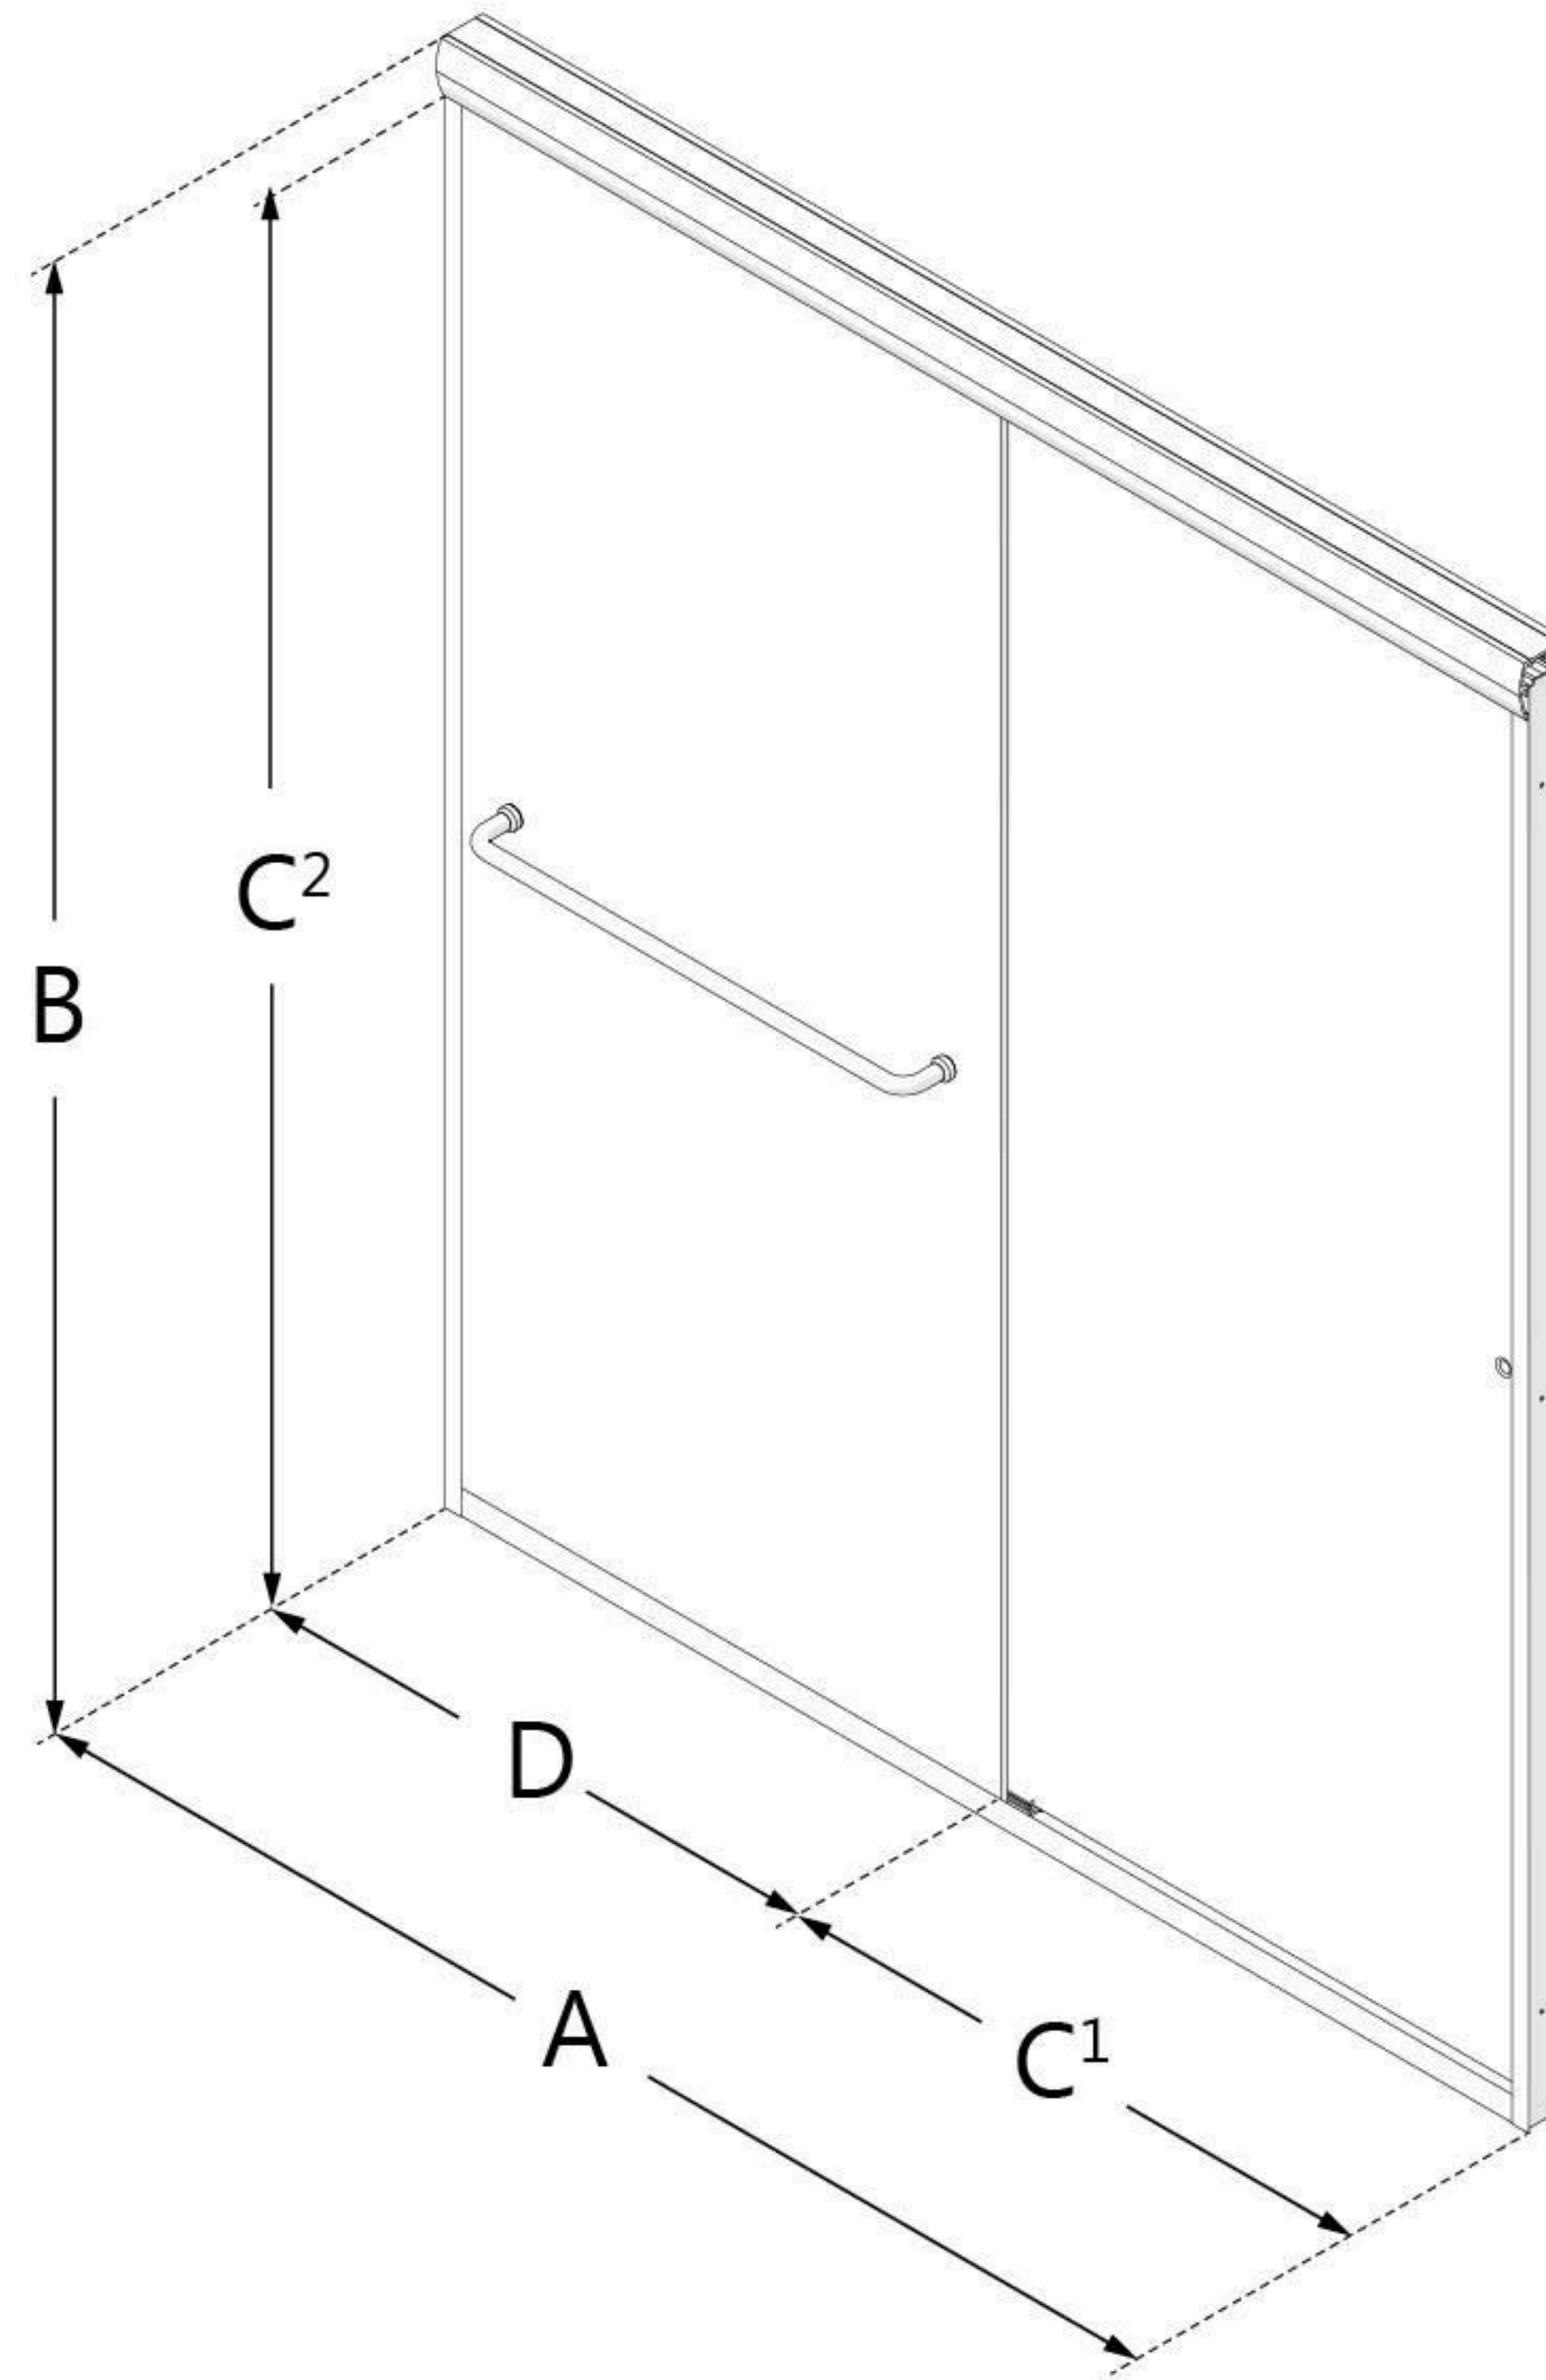

MODEL NUMBER
SDAH60W700

**CONFIGURATION
DIMENSIONS:**

A: MODEL WIDTH

56 - 60 in.

B: MODEL HEIGHT

70 1/2 in.

C1: ACCESS WIDTH

24 - 28 in.

C2: ACCESS HEIGHT

66 1/4 in.

D: DOOR WIDTH

30 in.

**MINIMUM THRESHOLD
REQUIRED**

2 in.

DRILLING REQUIRED

Optional