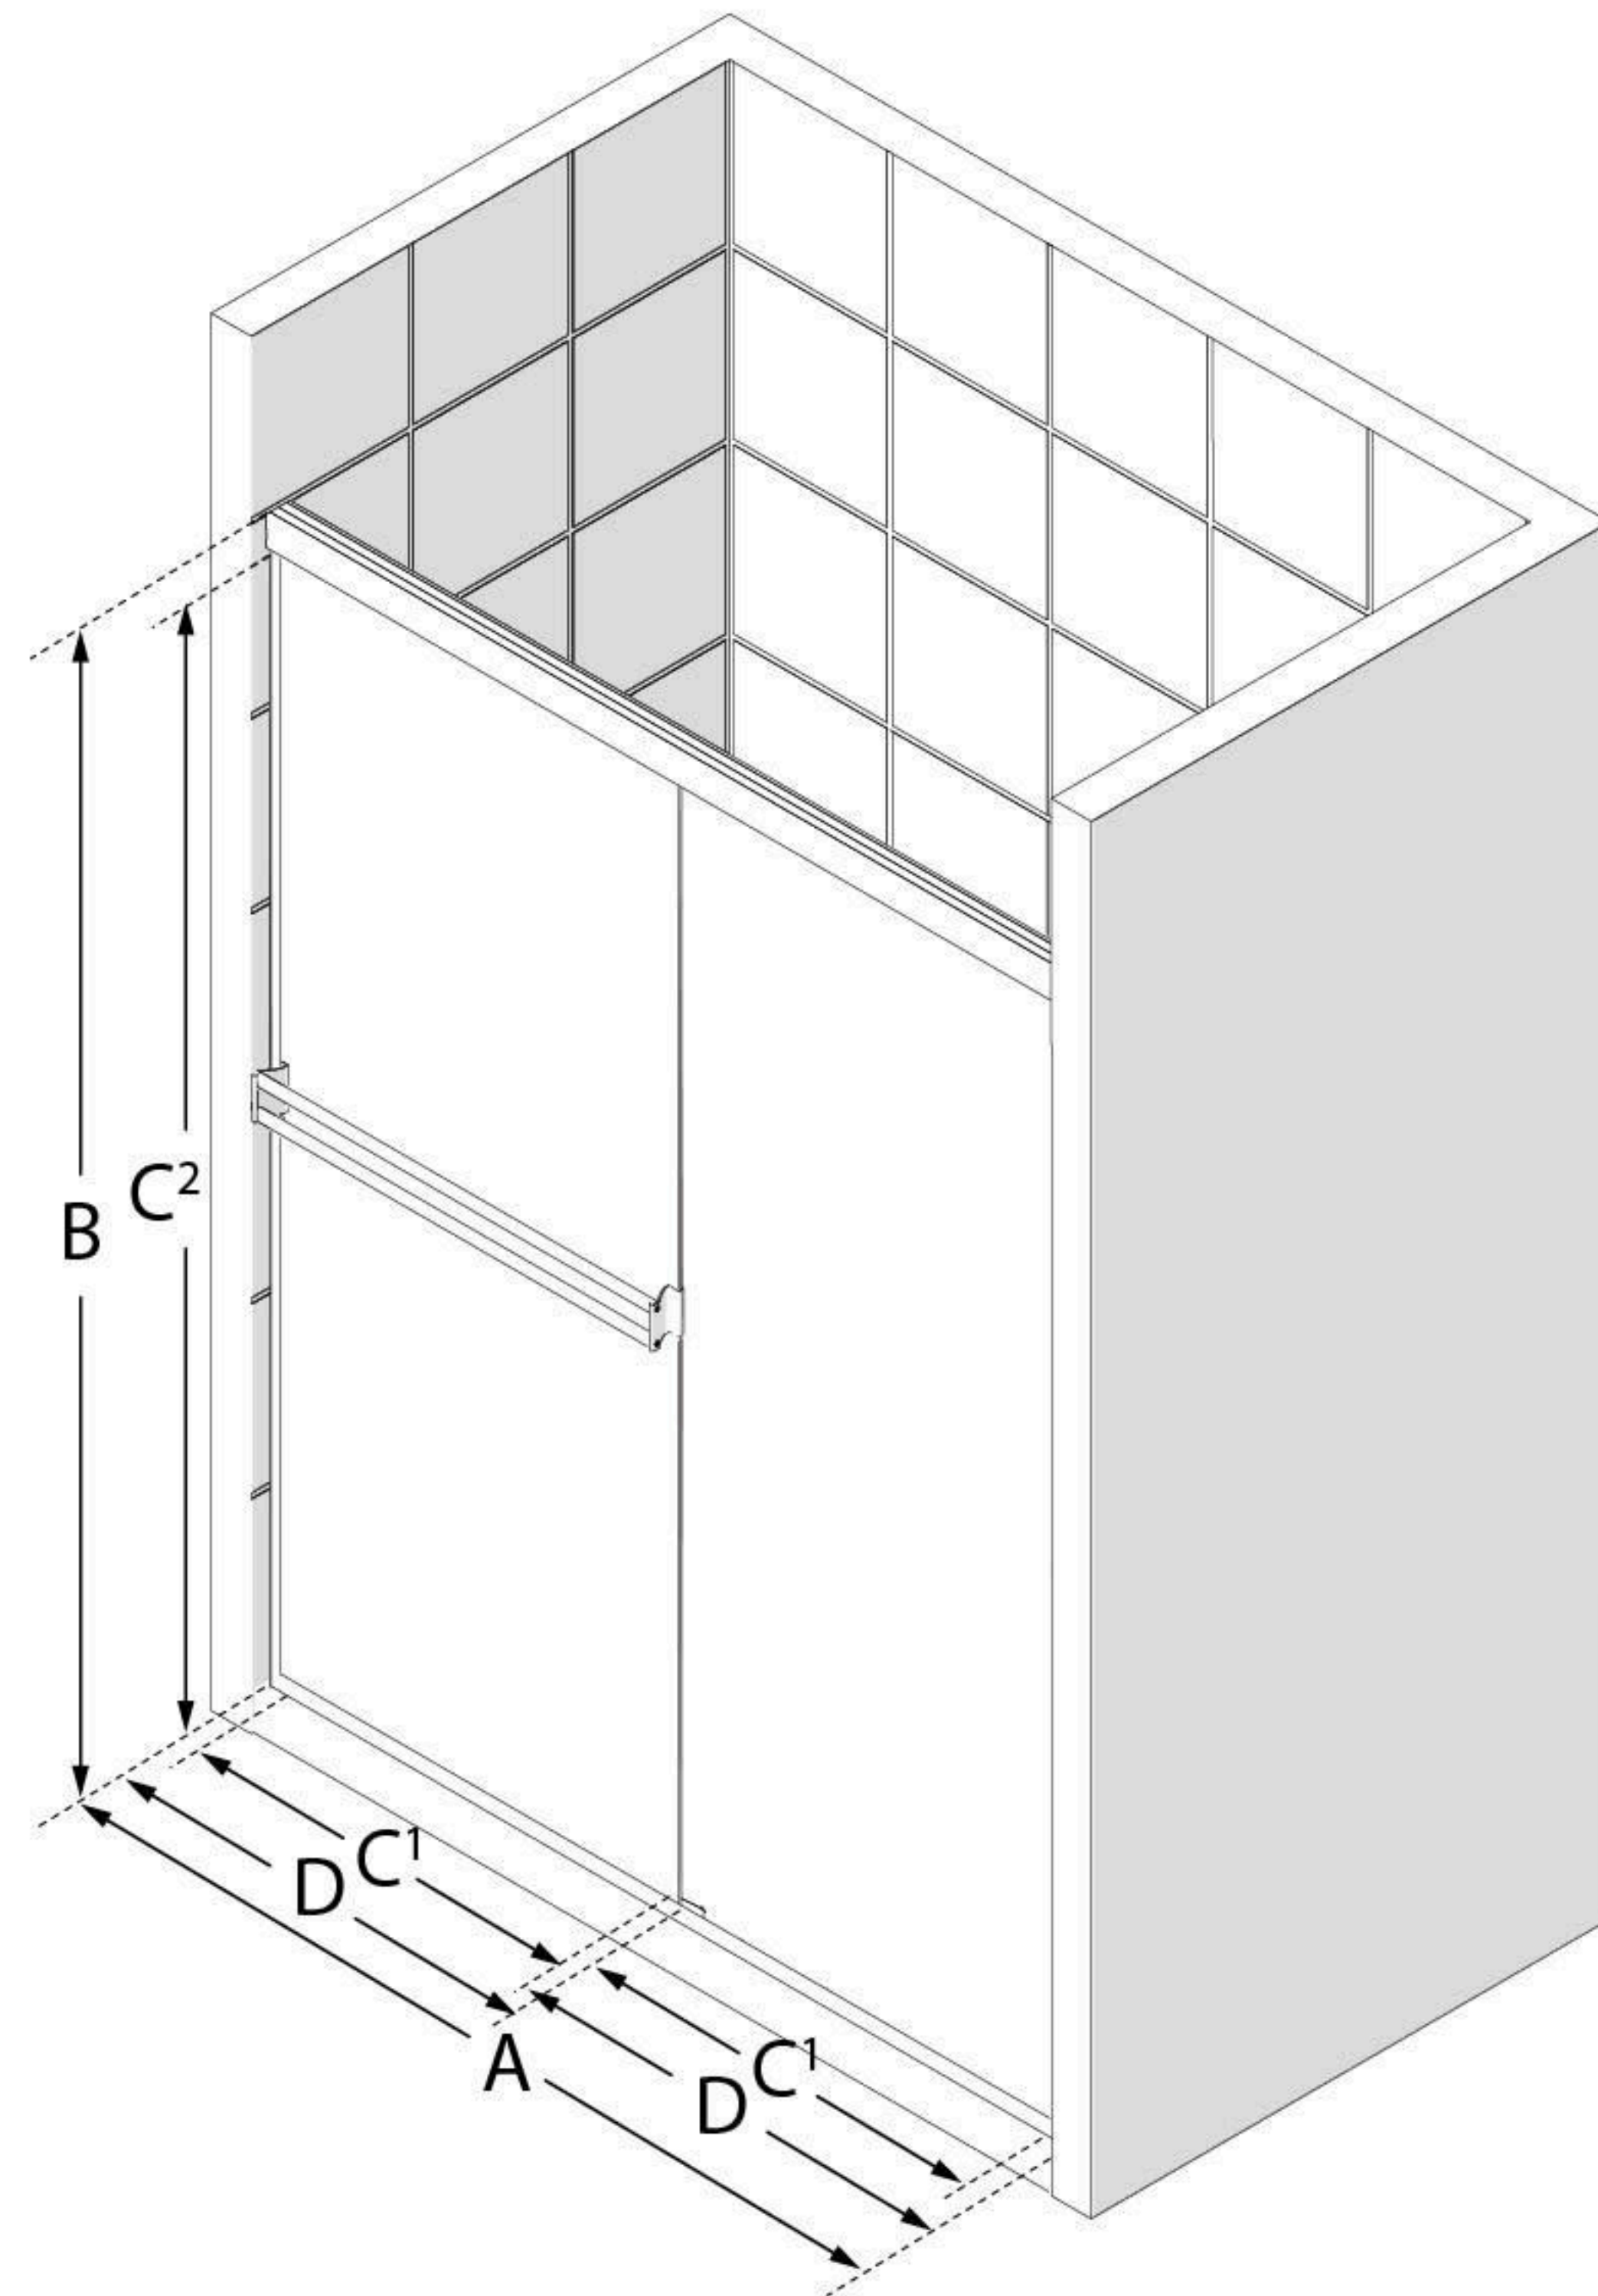

MODEL NUMBER
SDAB60W700

**CONFIGURATION
DIMENSIONS:**

A: MODEL WIDTH

56 - 60 in.

B: MODEL HEIGHT

70 3/8 in.

C1: ACCESS WIDTH

24 - 28 in.

C2: ACCESS HEIGHT

66 3/4 in.

D: DOOR WIDTH

30 in.

**MINIMUM THRESHOLD
REQUIRED**

1 1/2 in.

DRILLING REQUIRED

Optional