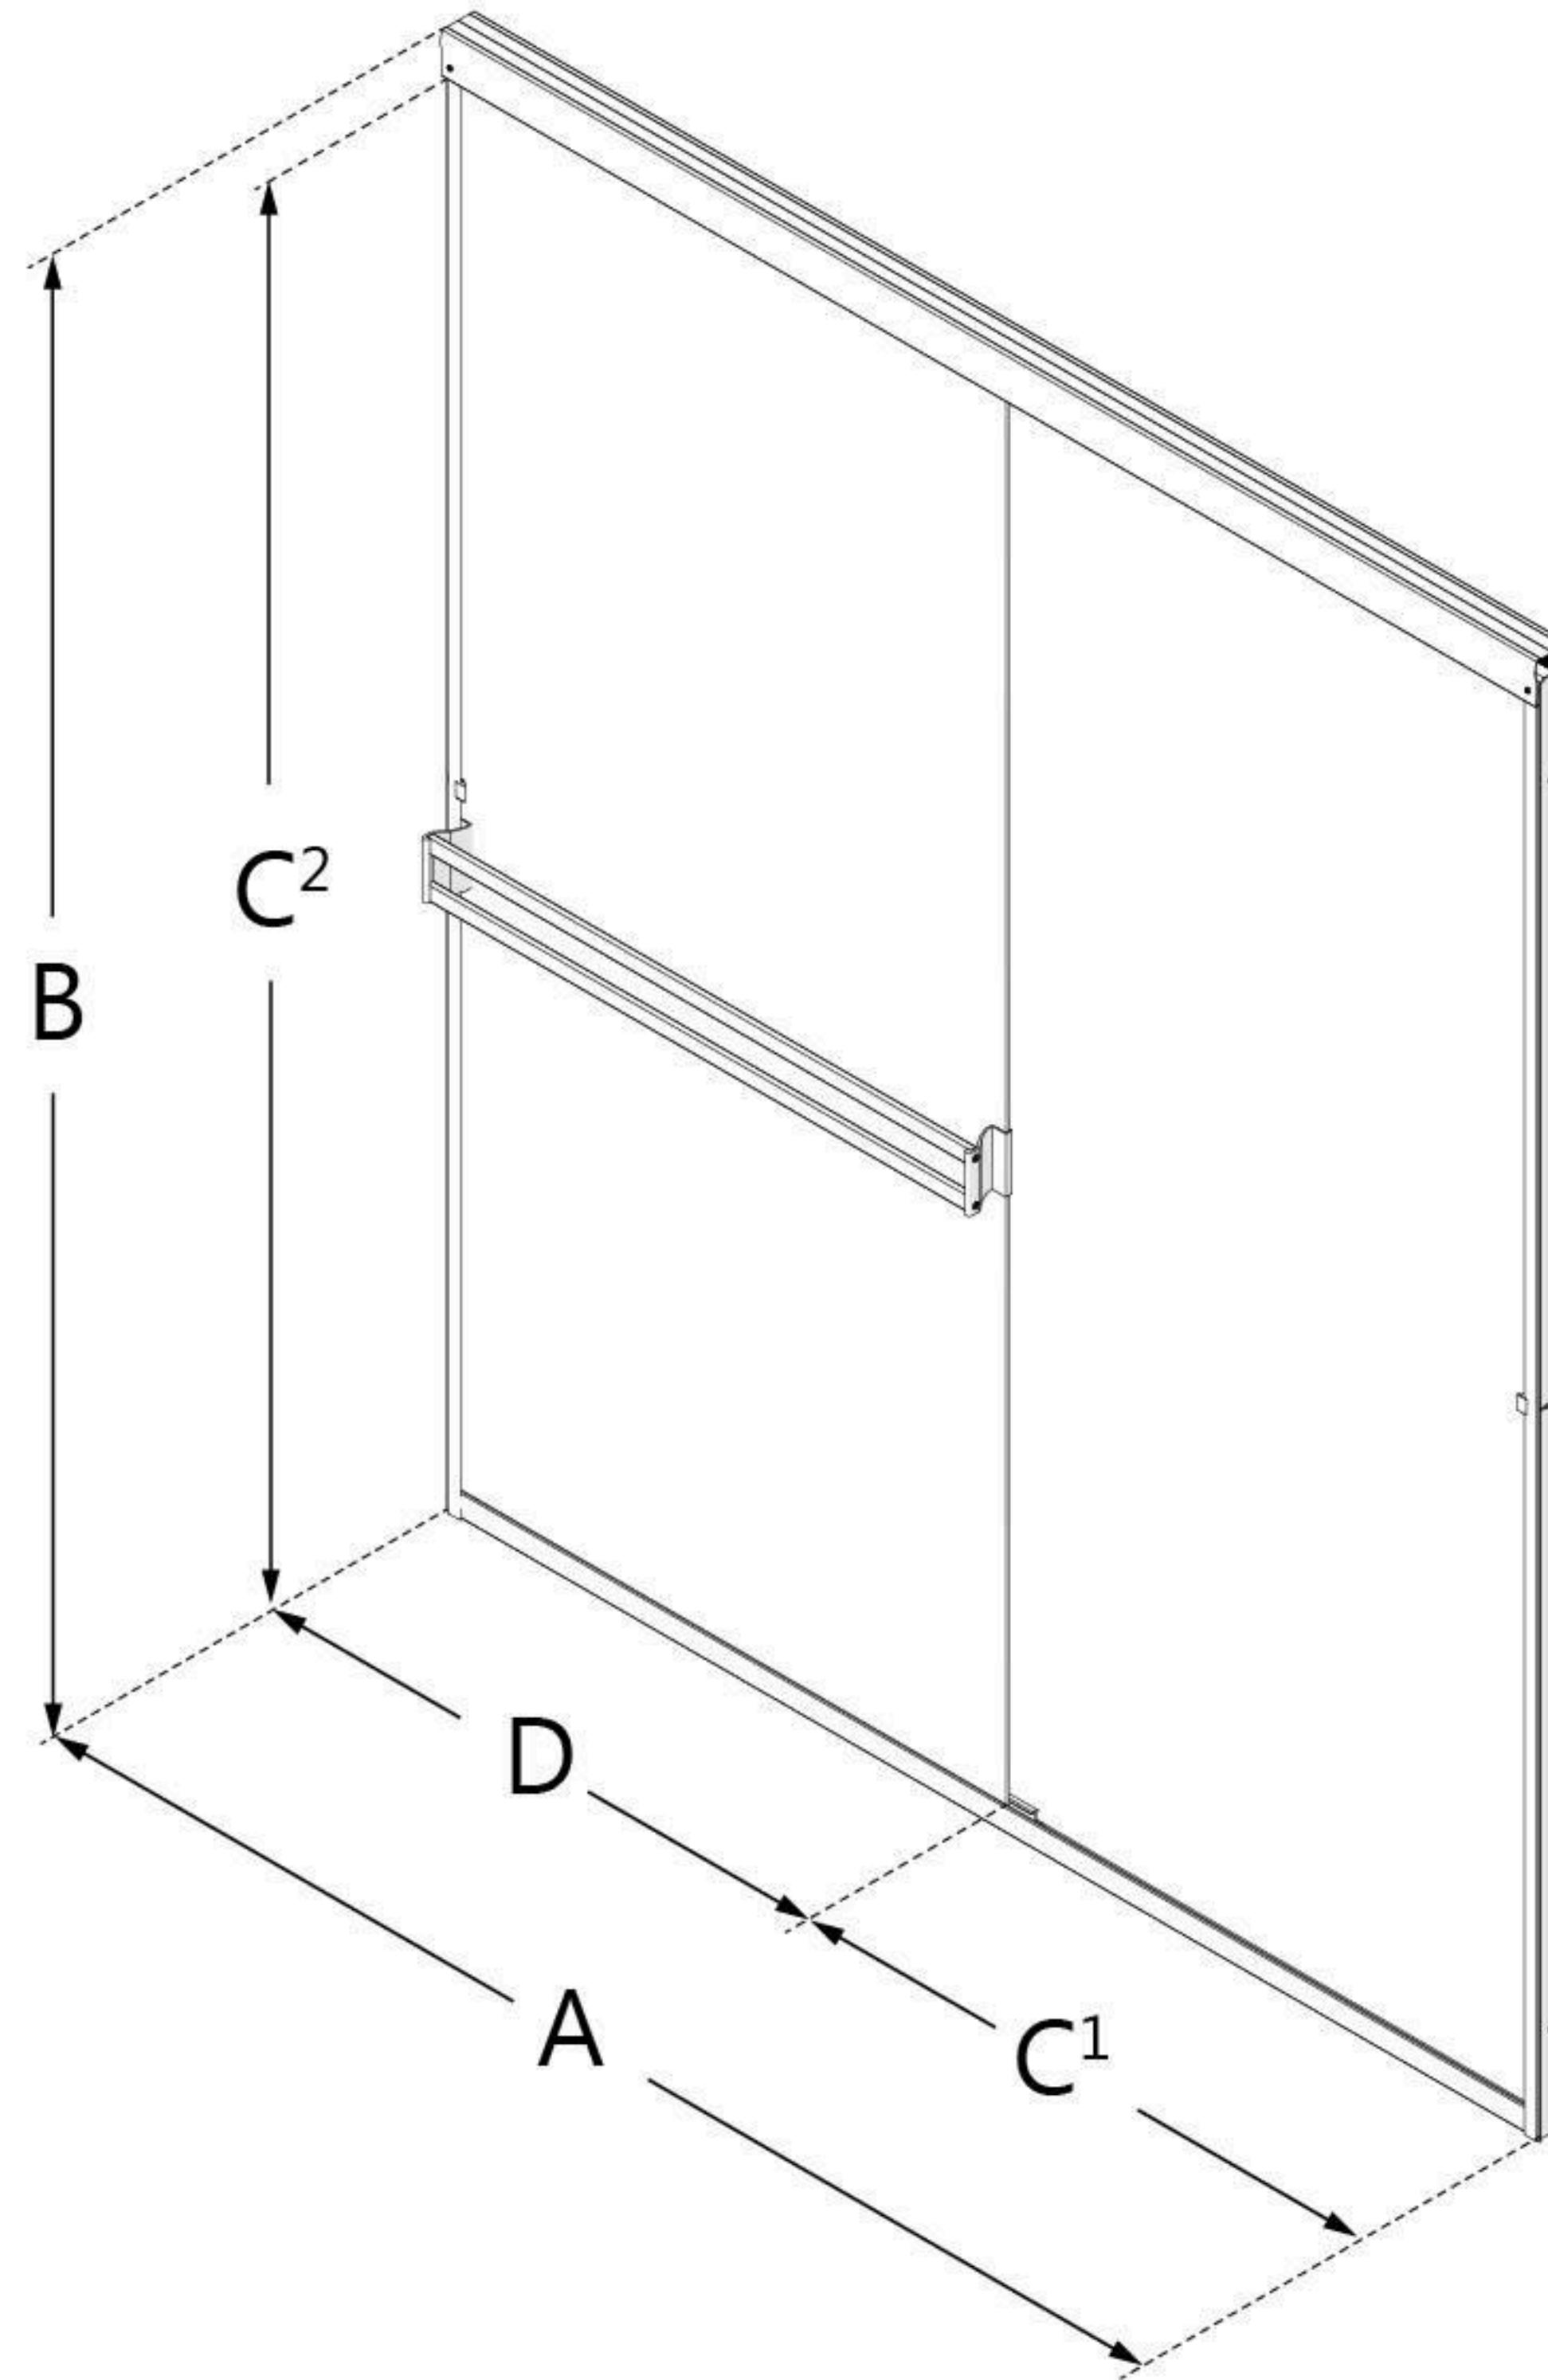

**MODEL NUMBER**  
SDAB60A700

**CONFIGURATION  
DIMENSIONS:**

**A: MODEL WIDTH**

56 - 60 in.

**B: MODEL HEIGHT**

70 3/8 in.

**C1: ACCESS WIDTH**

24 - 28 in.

**C2: ACCESS HEIGHT**

66 3/4 in.

**D: DOOR WIDTH**

30 in.

**CUSTOMIZATION:**

No

**MINIMUM THRESHOLD  
REQUIRED**

1 1/2 in.