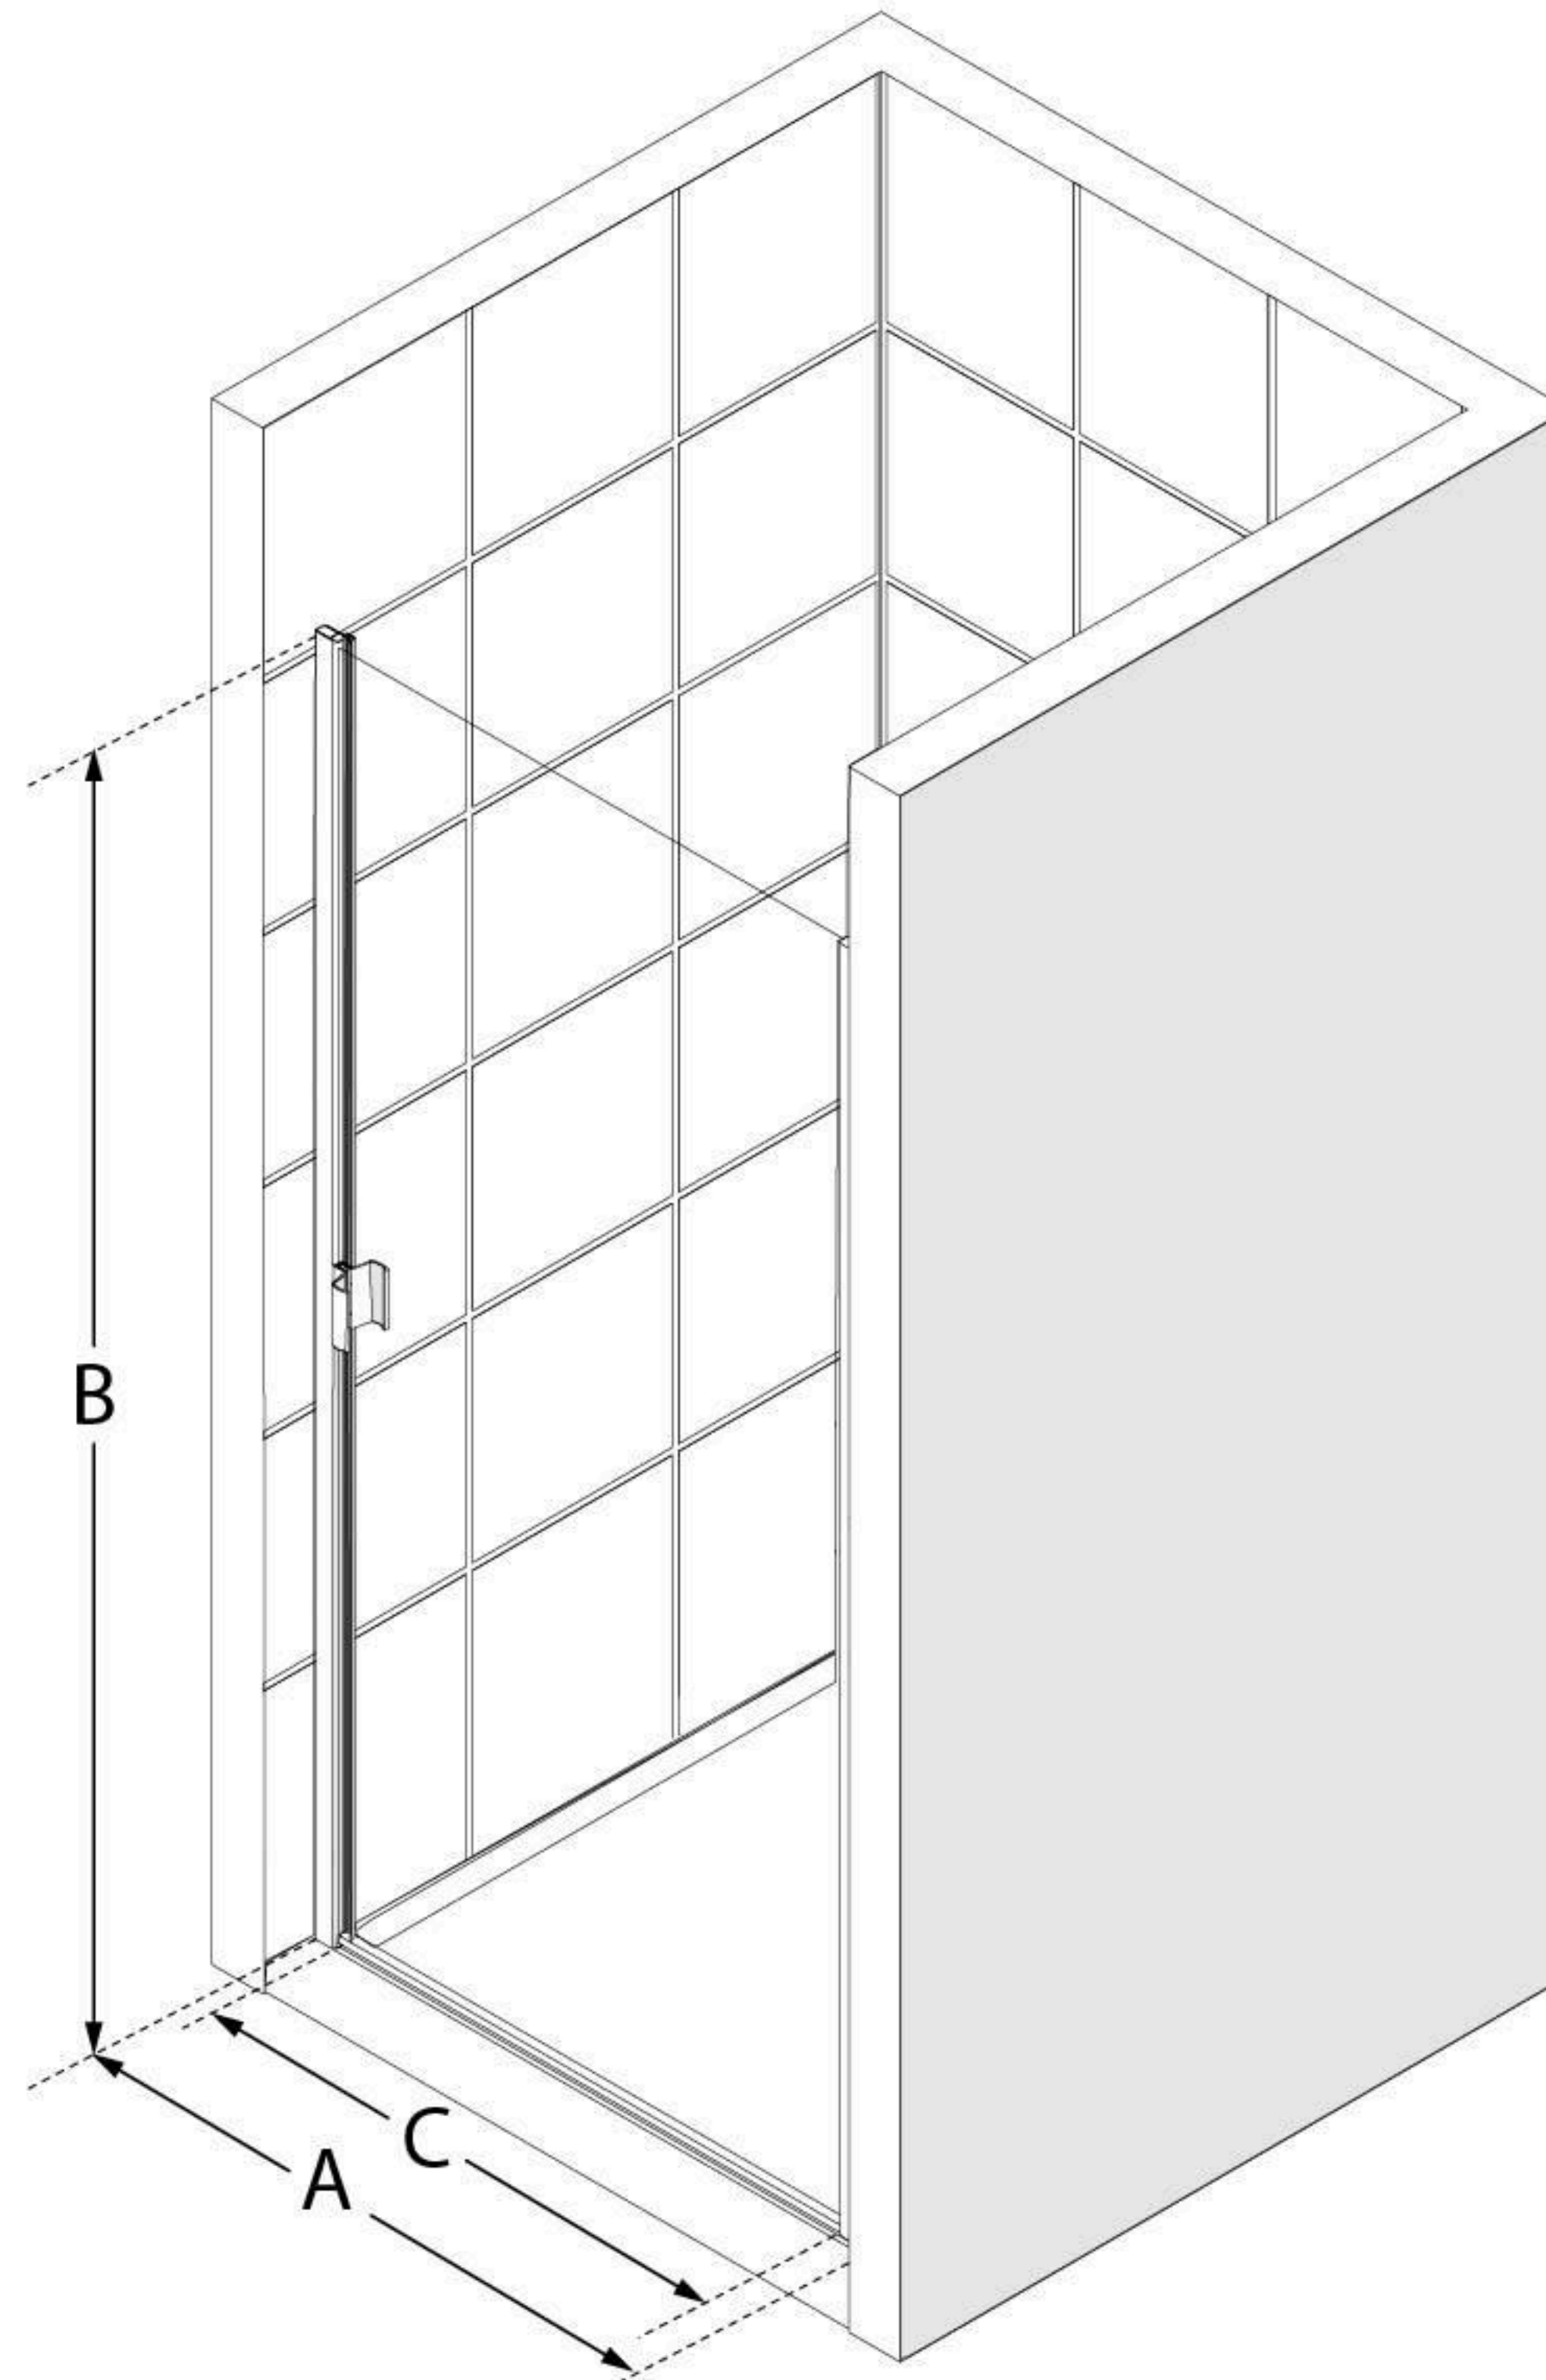

MODEL NUMBER
SDA130W690

**CONFIGURATION
DIMENSIONS:**

A: MODEL WIDTH

30-31 in.

B: MODEL HEIGHT

69 5/8 in.

C1: ACCESS WIDTH

25 3/4 in.

C2: ACCESS HEIGHT

100 in.

D: DOOR WIDTH

30 in.

**MINIMUM THRESHOLD
REQUIRED**

1 in.

DRILLING REQUIRED

No