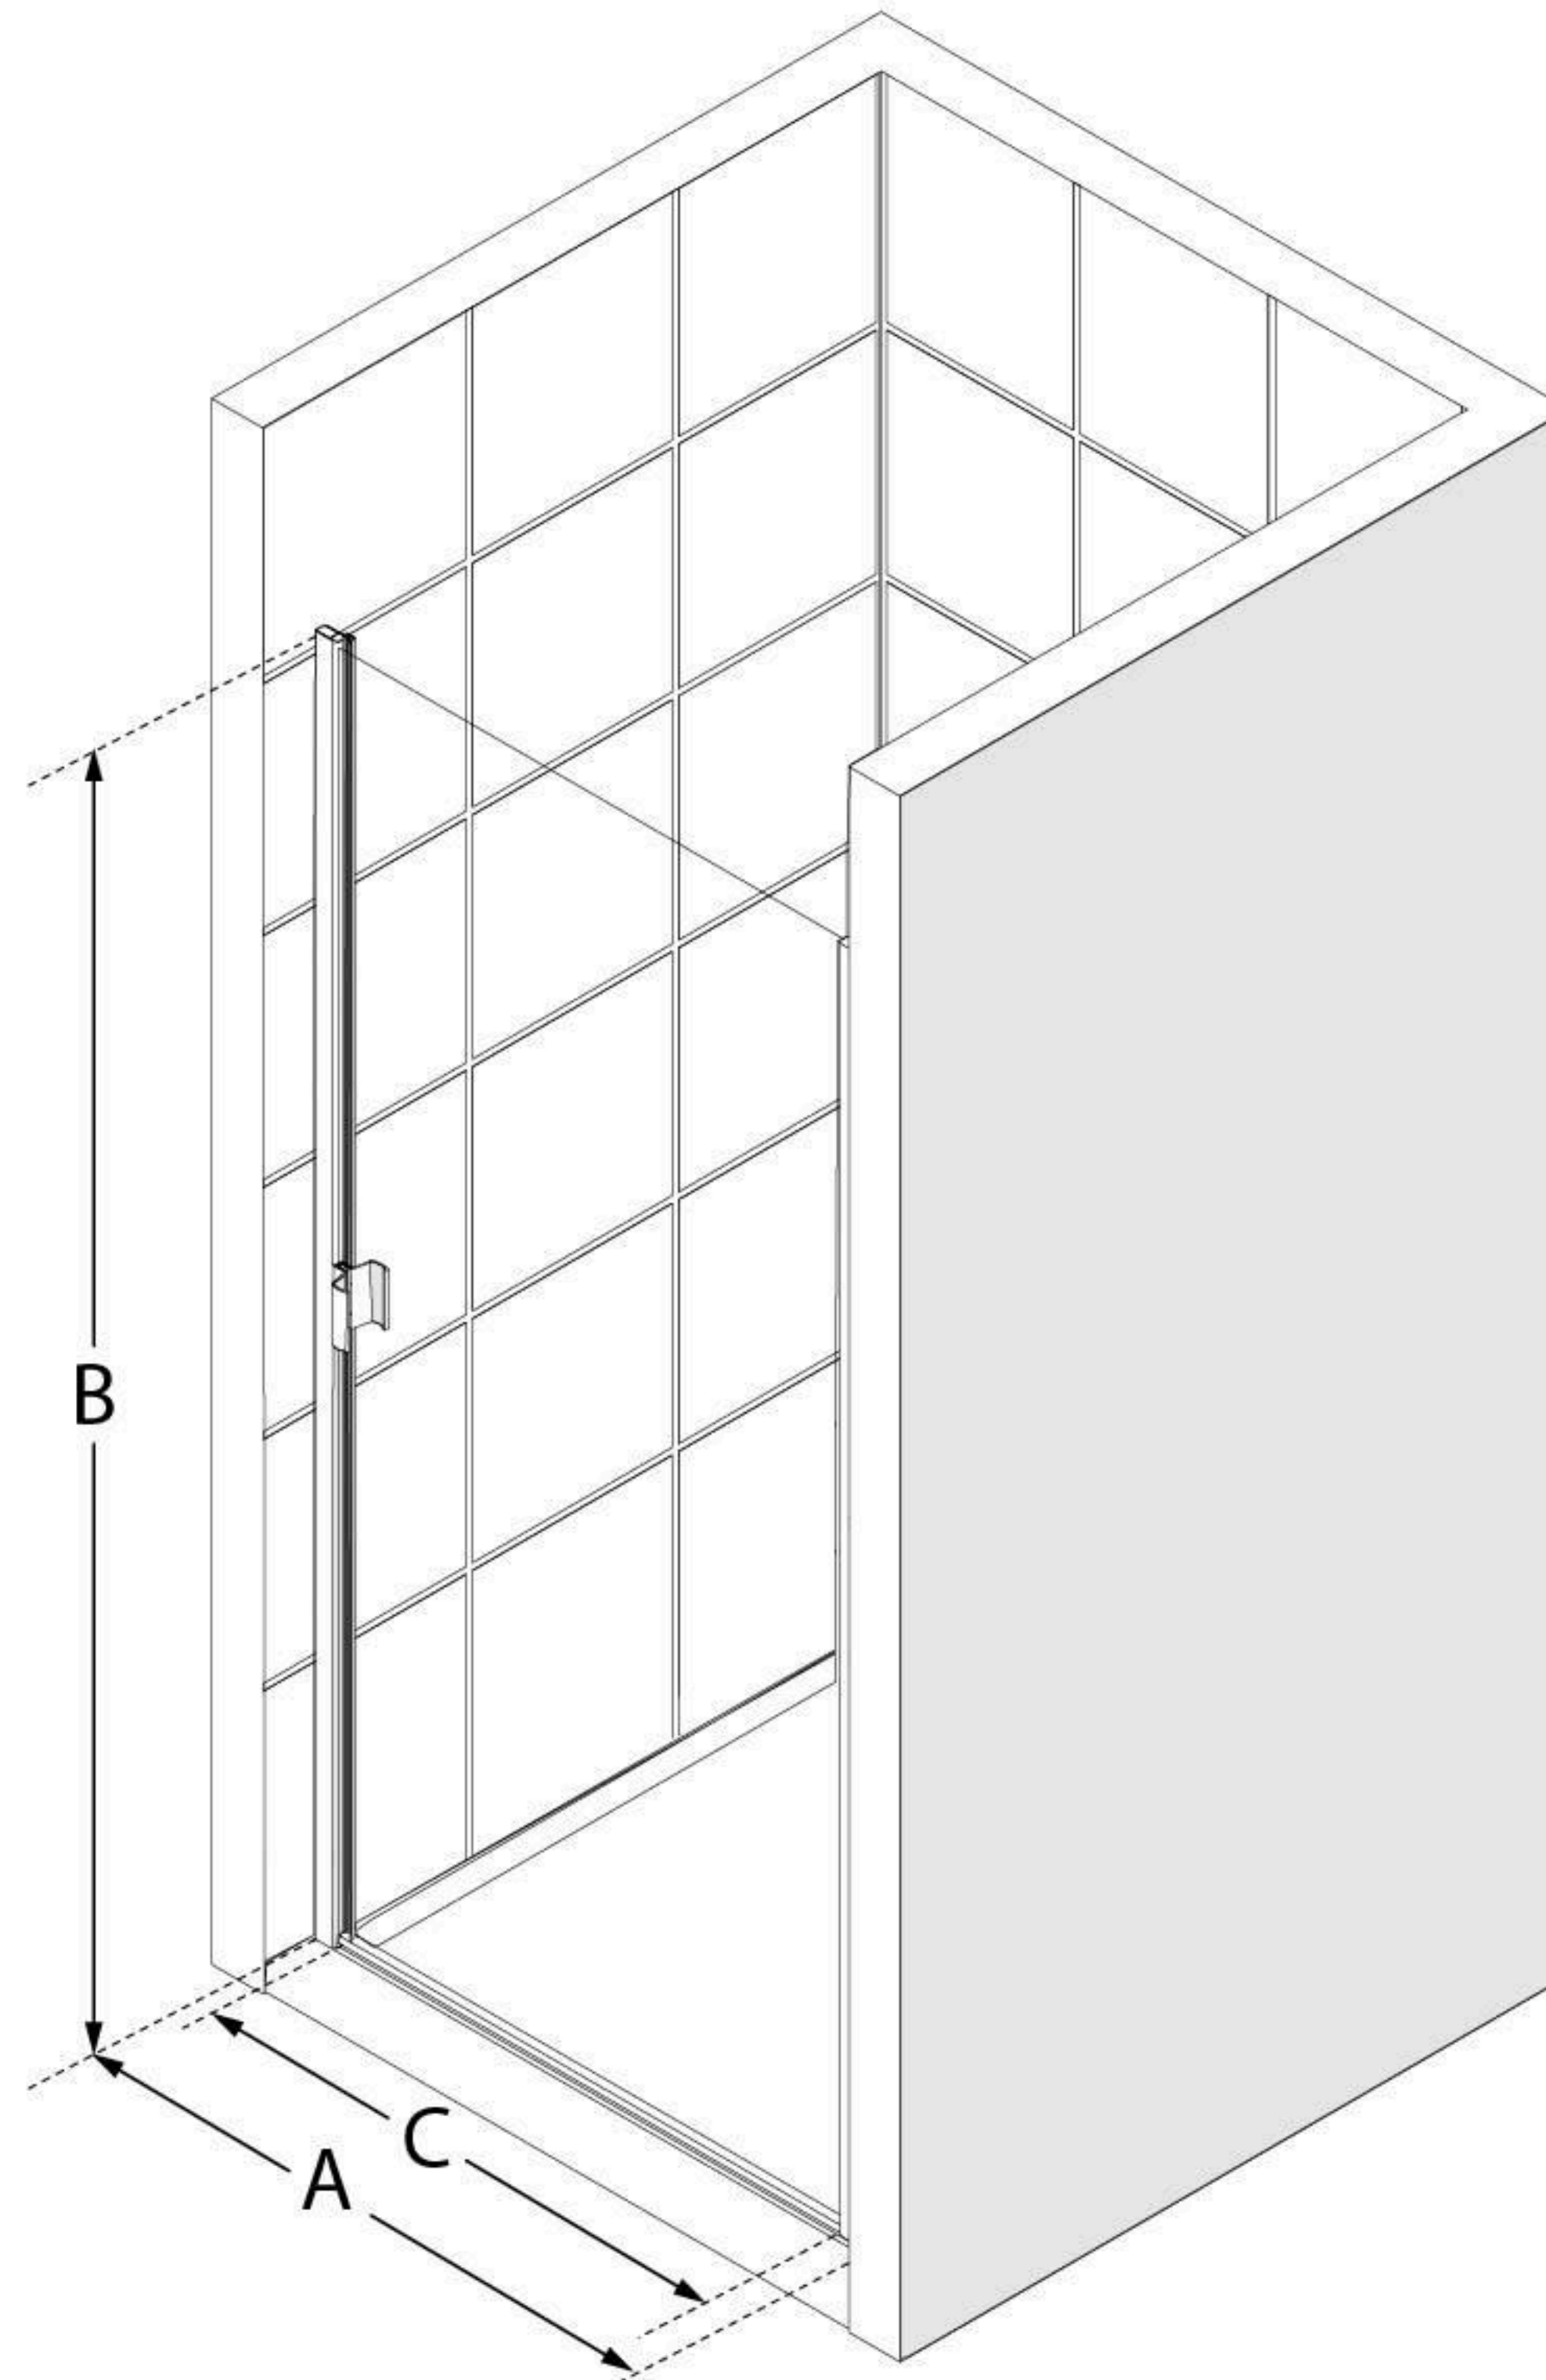

**MODEL NUMBER**  
SDA130W660

**CONFIGURATION  
DIMENSIONS:**

**A: MODEL WIDTH**

30-31 in.

**B: MODEL HEIGHT**

66 5/8 in.

**C1: ACCESS WIDTH**

25 3/4 in.

**C2: ACCESS HEIGHT**

100 in.

**D: DOOR WIDTH**

30 in.

**MINIMUM THRESHOLD  
REQUIRED**

1 in.

**DRILLING REQUIRED**

No