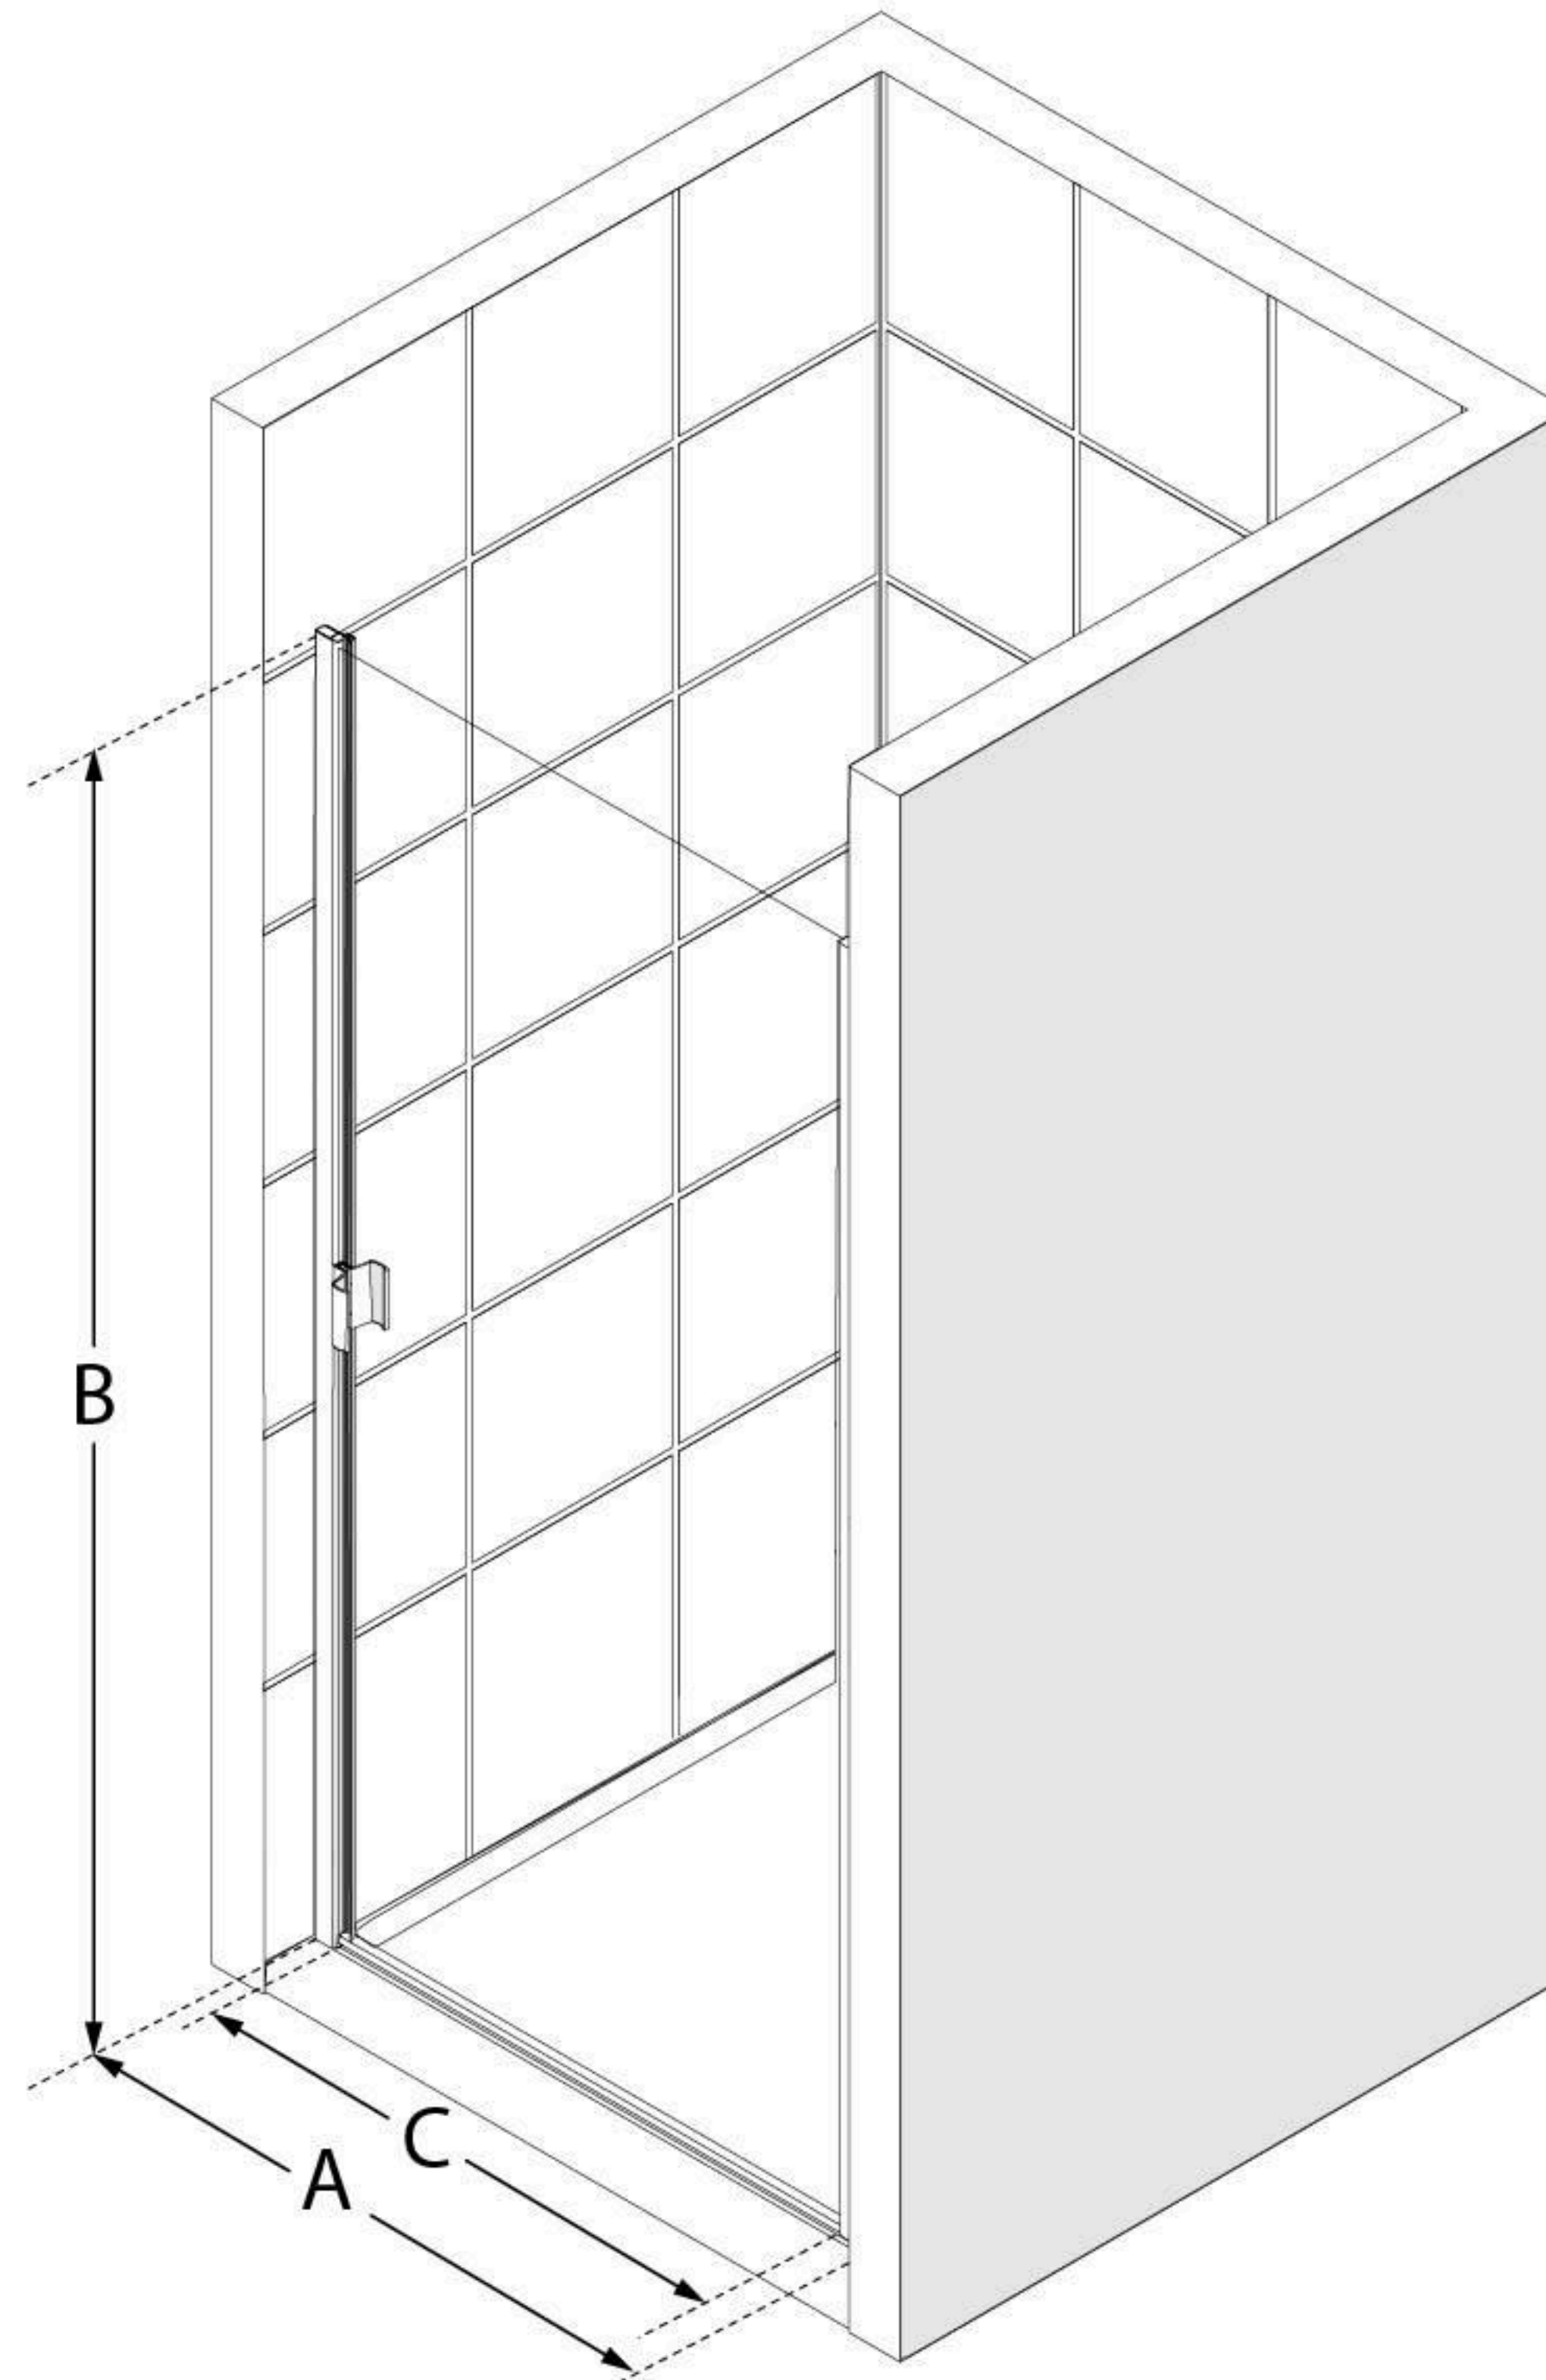

MODEL NUMBER
SDA128W660

**CONFIGURATION
DIMENSIONS:**

A: MODEL WIDTH

28-29 in.

B: MODEL HEIGHT

66 5/8 in.

C1: ACCESS WIDTH

23 3/4 in.

C2: ACCESS HEIGHT

100 in.

D: DOOR WIDTH

28 in.

**MINIMUM THRESHOLD
REQUIRED**

1 in.

DRILLING REQUIRED

No