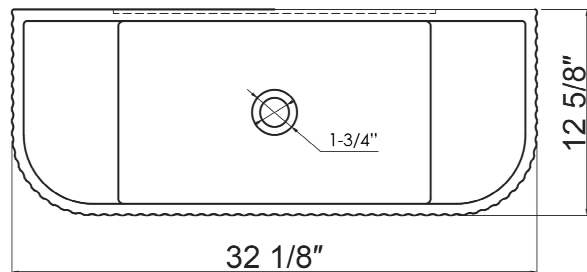

SAMARIA KRETE

W: 32- $\frac{1}{8}$ "
D: 12- $\frac{5}{8}$ "
H: 5- $\frac{1}{2}$ "

Features:

- ▶ Wall or countertop installation
- ▶ Wall brackets included
- ▶ Concrete
- ▶ No overflow for a clean look
- ▶ Matching 1.75" drain included
- ▶ No faucet holes
- ▶ Krete logo
- ▶ Available in 6 signature colors
- ▶ Each basin is subtly unique in tone and texture
- ▶ Hand-finished
- ▶ Rim: $\frac{3}{4}$ "

Colors:

211662 Deep Blue
211679 Grey Green
211693 Orange Brown
211686 Orange
211709 Peach Pink
211716 White

Compliance Certification
Meets or exceeds the following specifications: ASME A112.19.2 2018 and CSA B45.1-18 for ceramic plumbing fixtures.

***Please do NOT drill hole without template or actual product.**

Interior Dimensions:

Basin Interior: 19- $\frac{1}{8}$ " x 11- $\frac{1}{8}$ "
Basin Depth: 4- $\frac{1}{2}$ "
Back of basin to center of drain: 6- $\frac{1}{4}$ "
Drain hole: 1- $\frac{3}{4}$ "

Dimensions of fixture are nominal and may vary within the range of tolerances established by AMSE Standard A112.19.2.2018
Dimensions and specifications subject to change without notice.